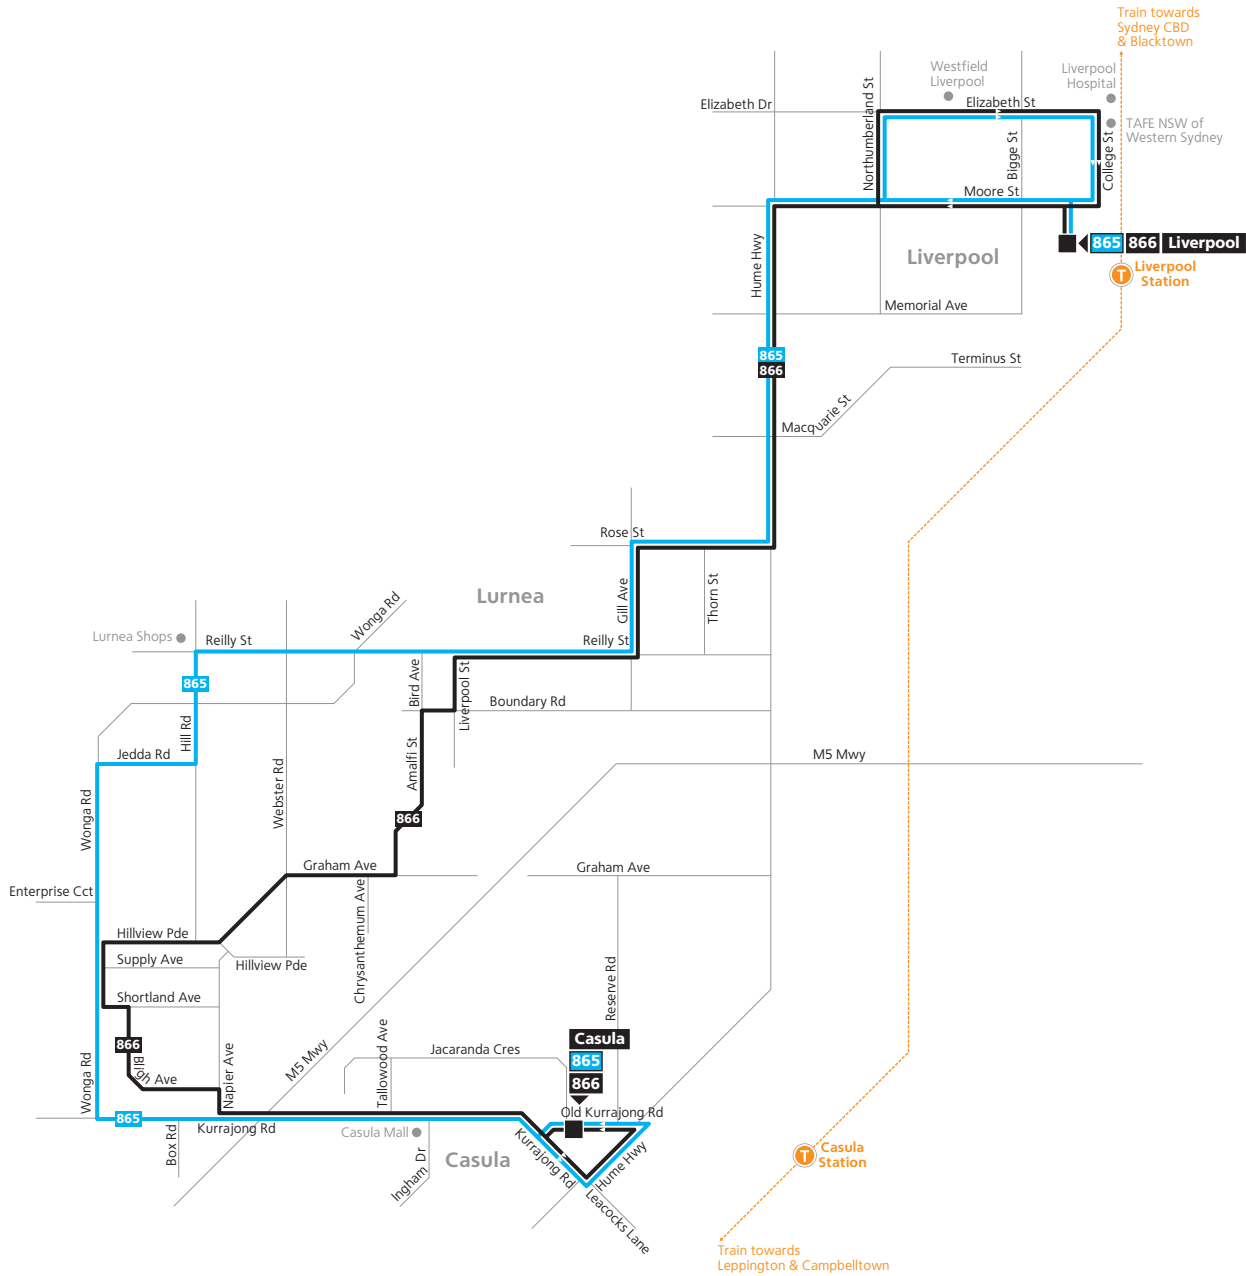

Routes 865, 866

Legend

- Bus route
- 865 Bus route number
- Bus route start/finish
- T Train line/station

Diagrammatic Map
Not to Scale