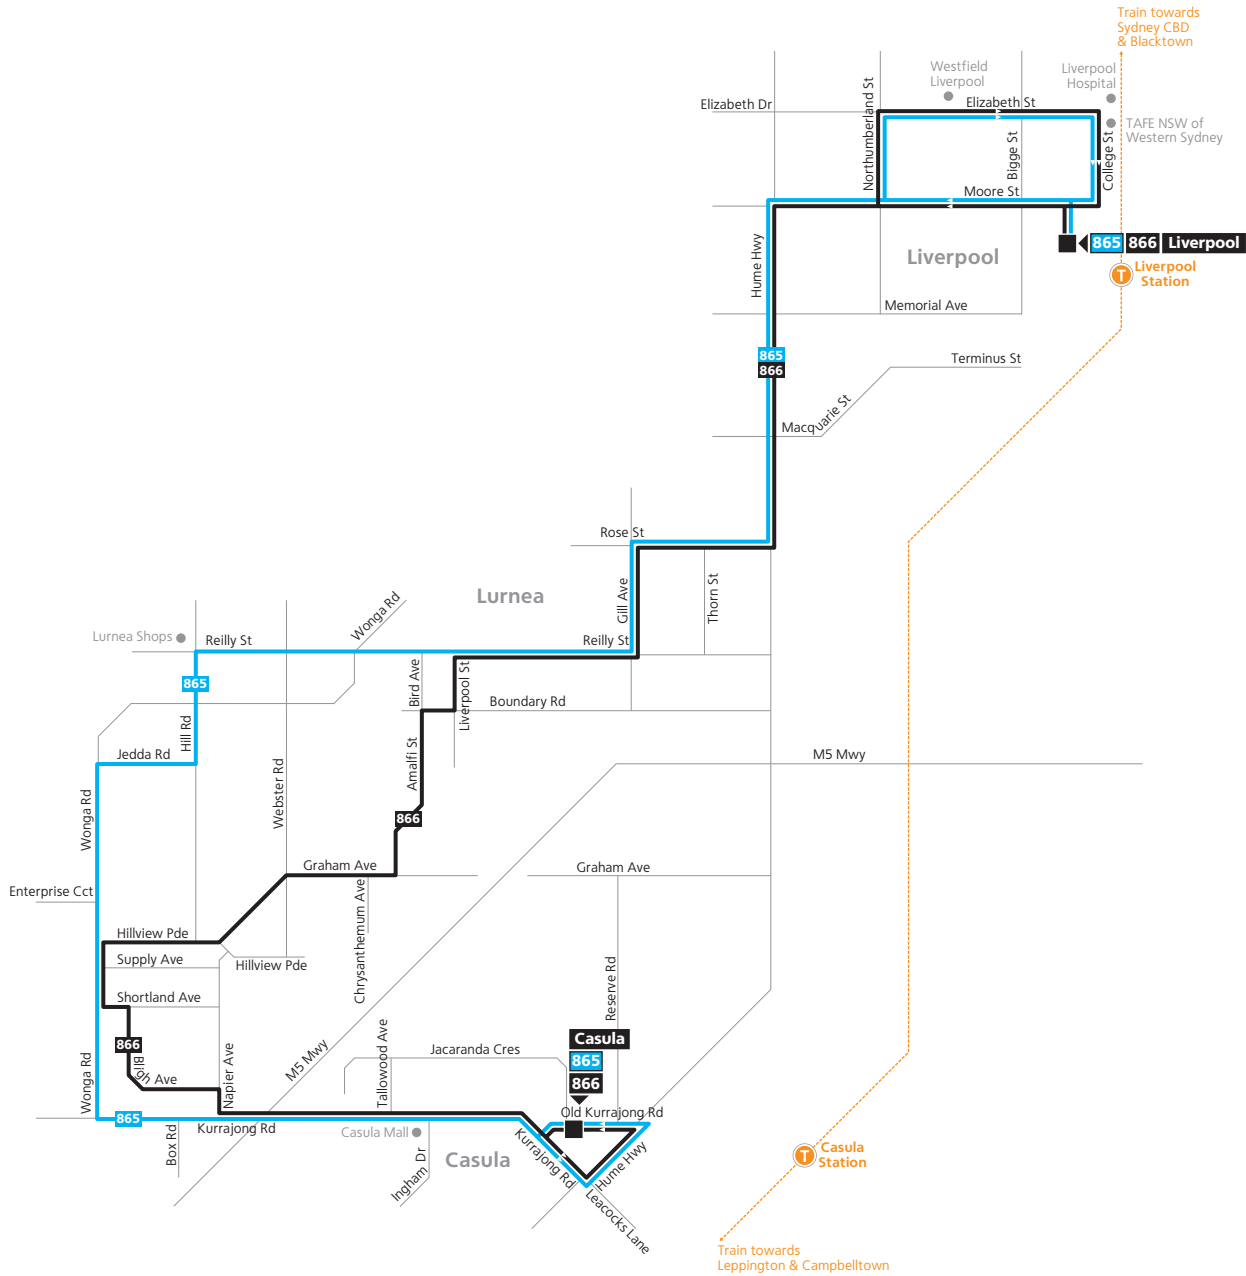

Routes 865, 866

Legend

- Bus route
- Bus route start/finish
- 865 Bus route number
- T Train line/station

Diagrammatic Map
Not to Scale