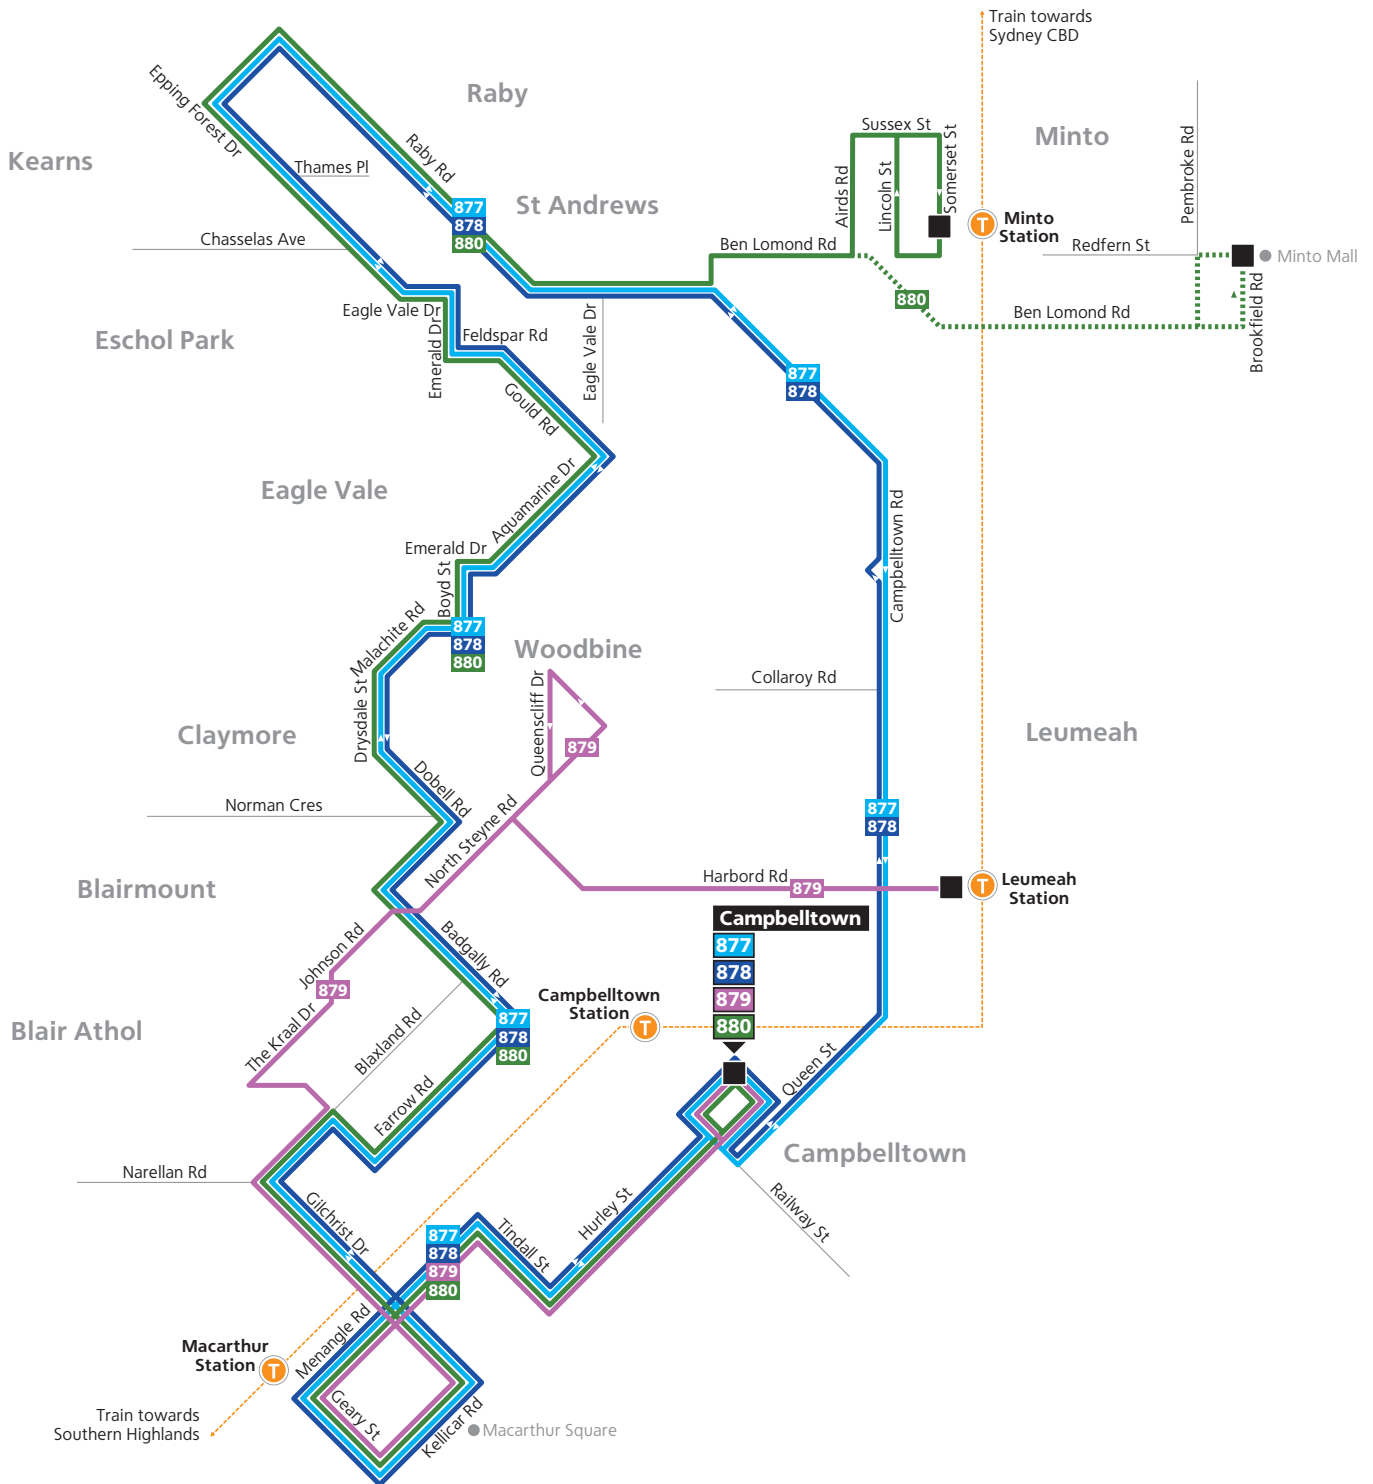

Routes 877, 878, 879, 880

Legend

- Bus route
- Bus route start/finish
- Bus route number
- Train line/station

Diagrammatic Map
Not to Scale