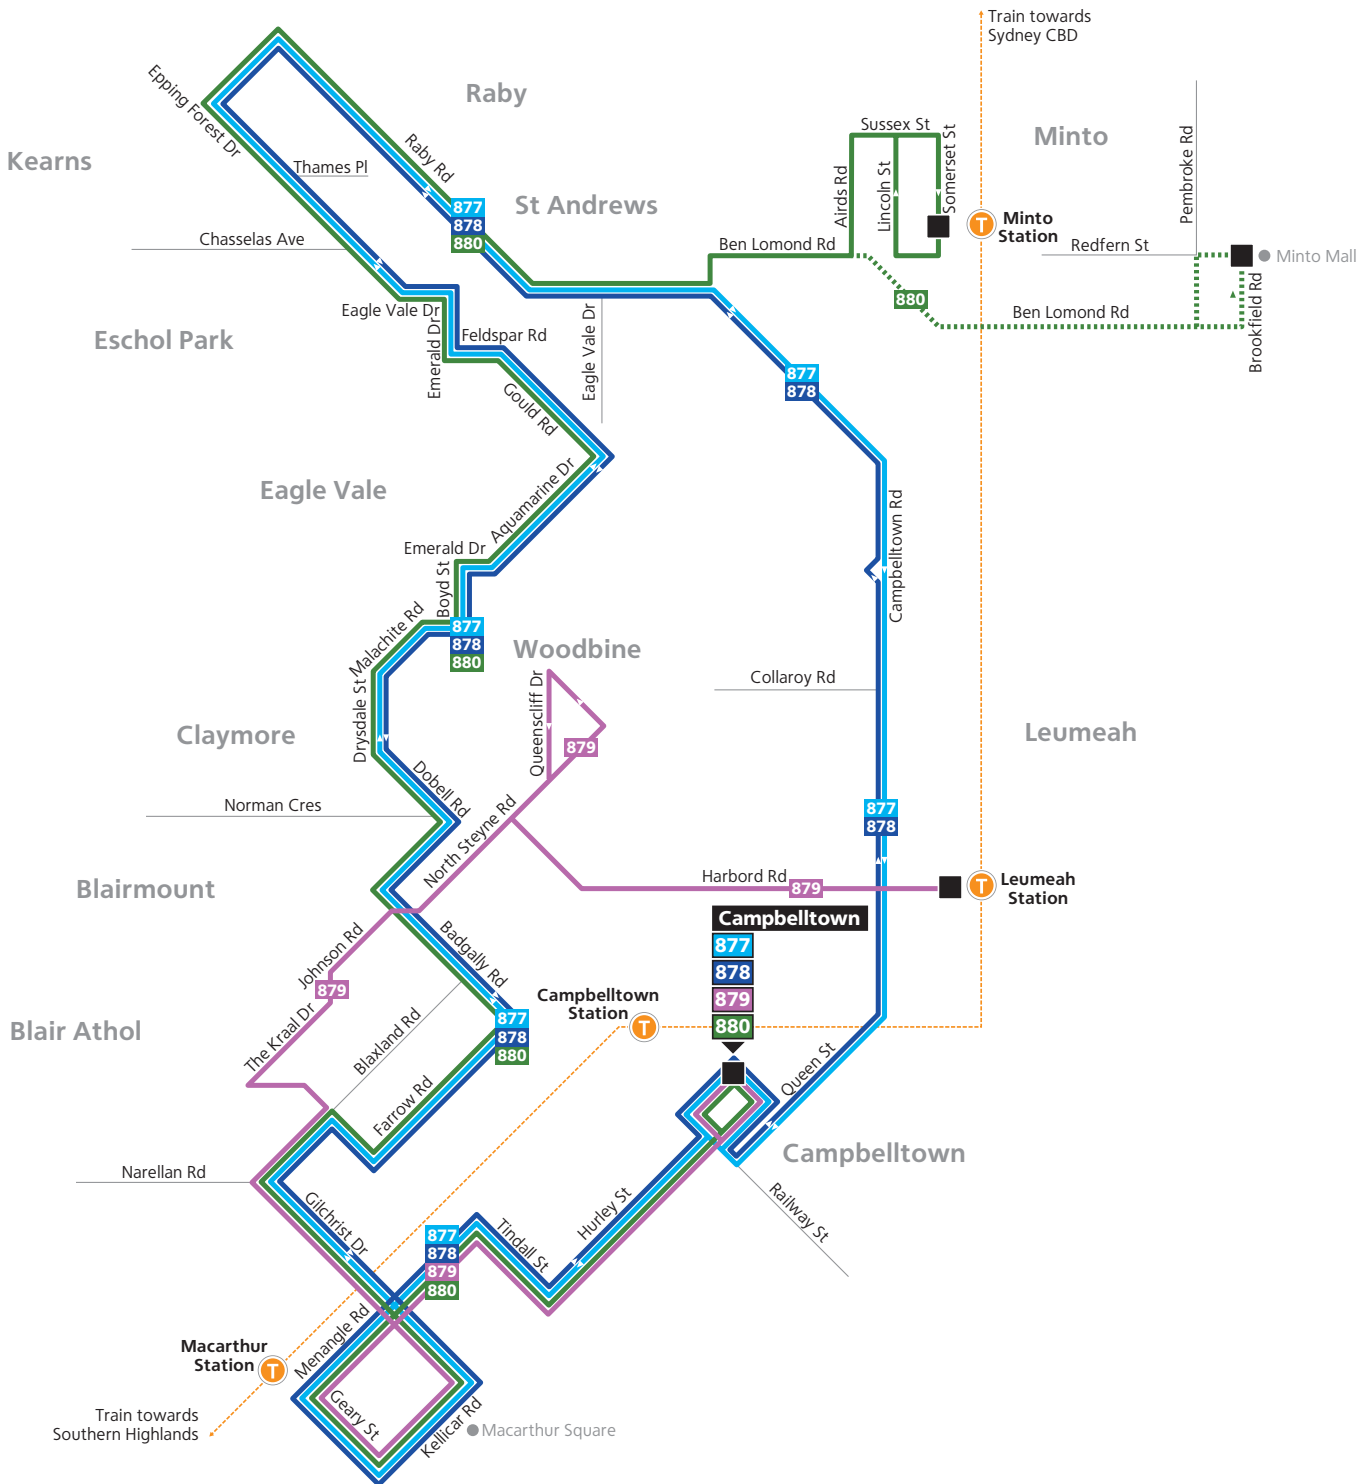

Routes 877, 878, 879, 880

Legend

- Bus route
- Bus route start/finish
- Bus route number
- Train line/station

Diagrammatic Map
Not to Scale