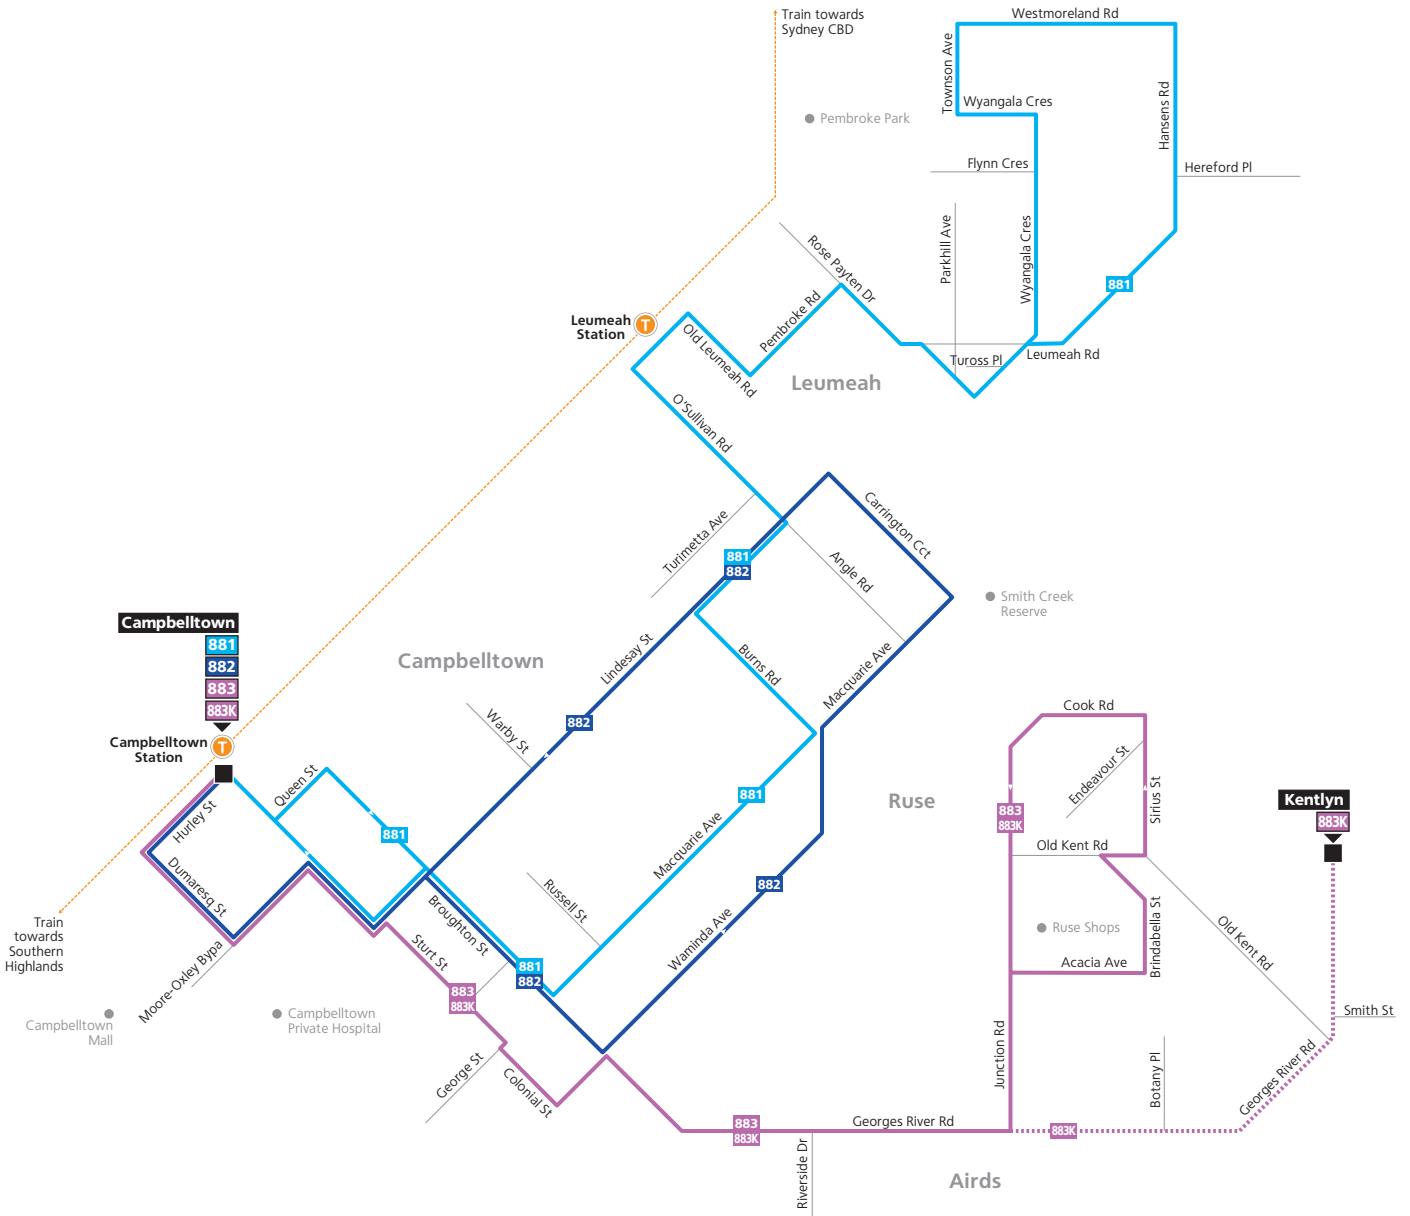

Routes 881, 882, 883, 883K

Legend

- Bus route
- 881 Bus route number
- T Bus route start/finish
- Train line/station

Diagrammatic Map
Not to Scale