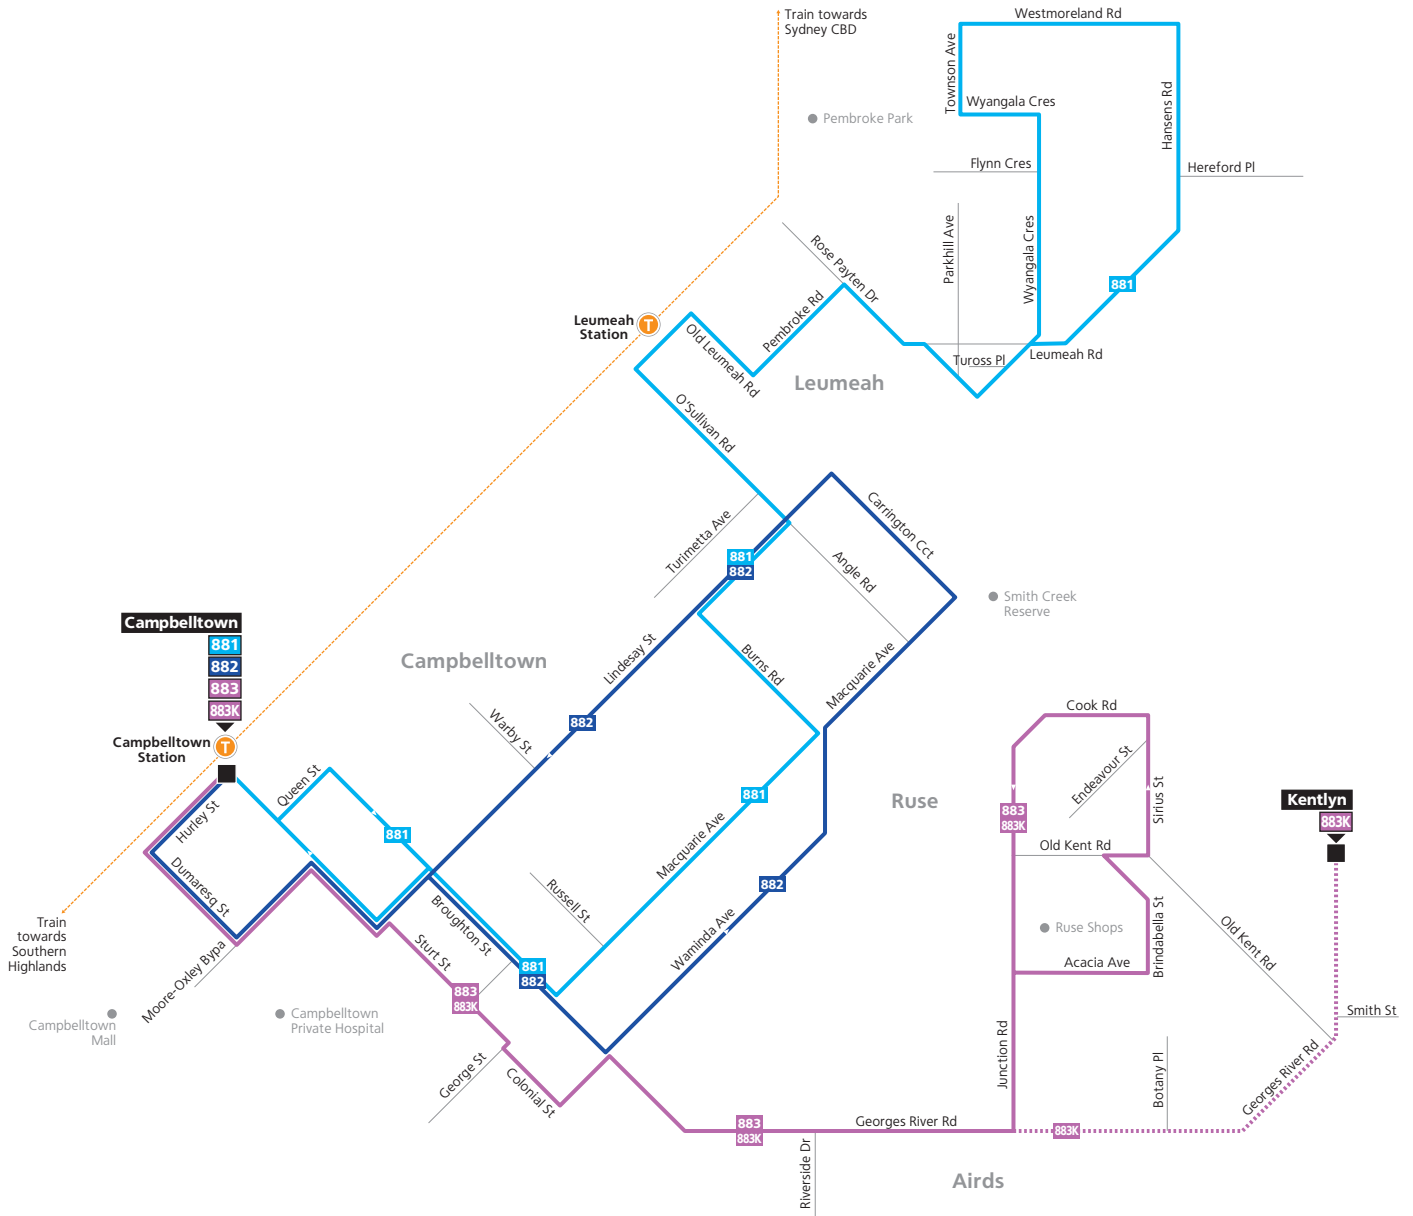

Routes 881, 882, 883, 883K

Legend

- Bus route
- Bus route start/finish
- 881 Bus route number
- Train line/station

Diagrammatic Map
Not to Scale