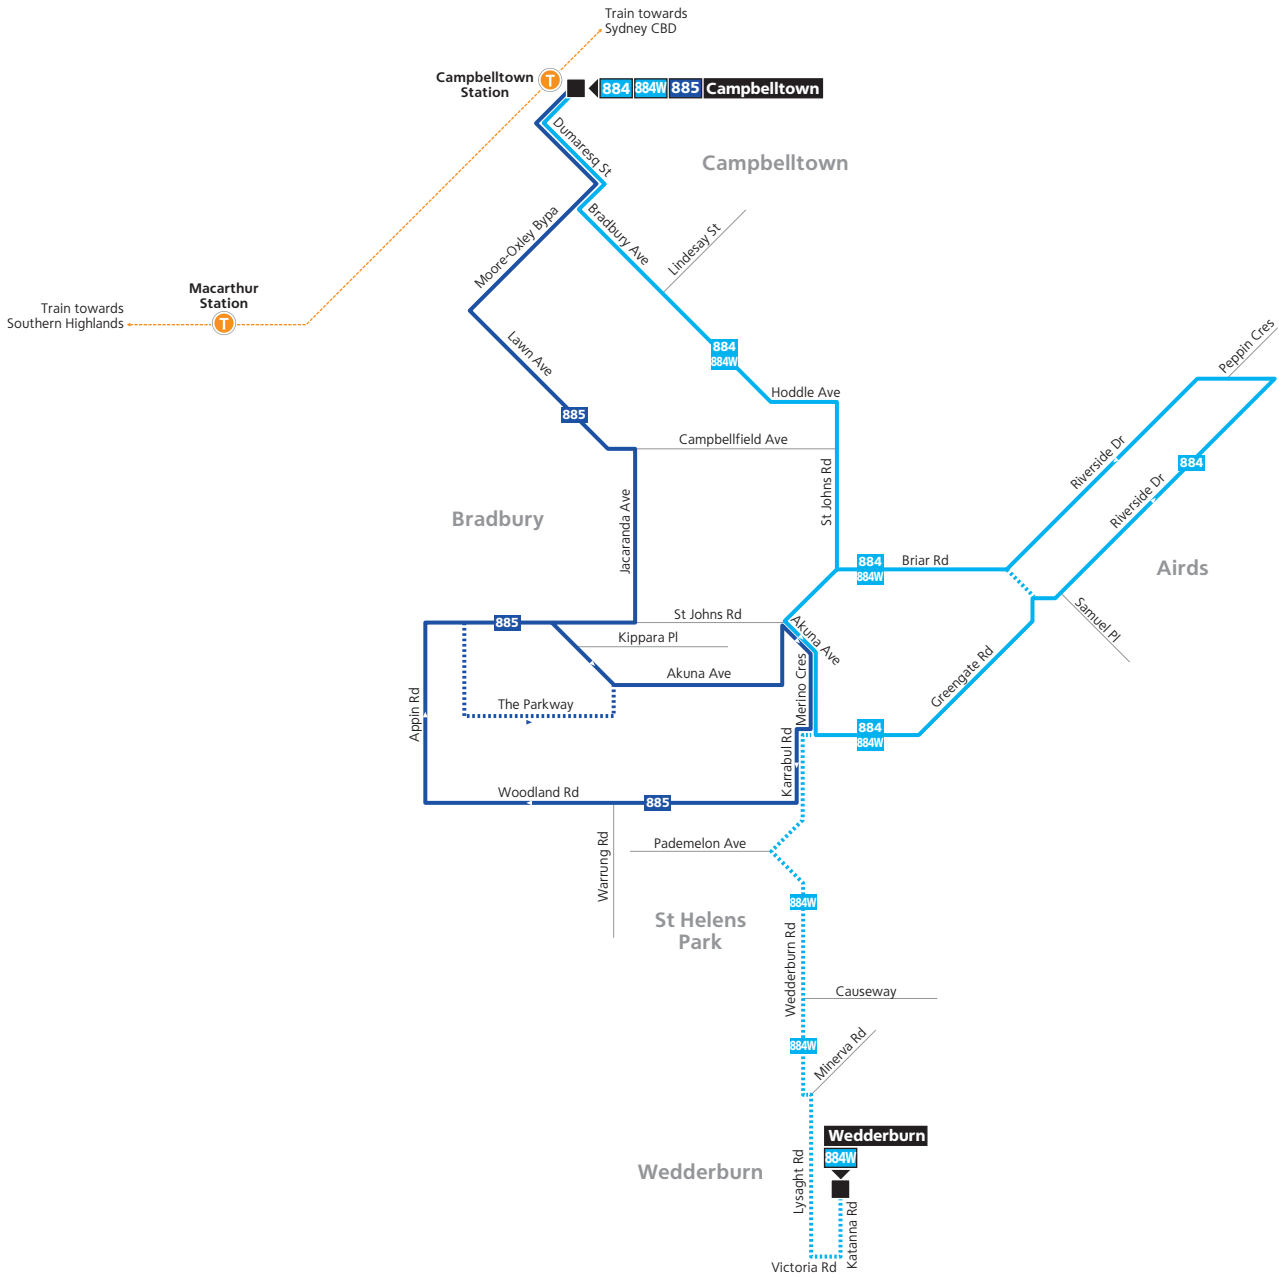

How to use this timetable

This timetable provides a snapshot of service information in 24-hour time (e.g. 5am = 05:00, 5pm = 17:00). Information contained in this timetable is subject to change without notice. Please note that timetables do not include minor stops, additional trips for special events, short term changes, holiday timetable changes, real-time information or any disruption alerts.

Find out more at transportsw.info/contactless

Explanation of definitions and symbols

	Wheelchair Accessible
S	School Days Only
A	Does not pick up on Merino Cres between Akuna Ave & Greengate Rd
N	Departs from Stand B (Nightsafe Stand)
M-Th	Monday to Thursday only
MTh	Monday to Thursday only

884

Campbelltown to Airds (Loop Service)

Sunday & Public Holidays

	♿	♿	♿	♿	♿	♿	♿	♿	♿
Campbelltown Station	07:26	08:26	09:24	10:24	11:24	12:24	13:24	14:24	15:24
Hoddle Ave before St Johns Rd, Campbelltown	07:31	08:31	09:30	10:30	11:30	12:30	13:30	14:30	15:30
Kenny Reserve, Akuna Ave, Bradbury	07:34	08:34	09:33	10:33	11:33	12:33	13:33	14:33	15:33
Greengate Rd opp Kowari St, Airds	07:35	08:35	09:35	10:35	11:35	12:35	13:35	14:35	15:35
Greengate Rd at Burrendulla Cres, Airds	07:37	08:37	09:37	10:37	11:37	12:37	13:37	14:37	15:37
Riverside Dr before Southdown Pl, Airds	07:44	08:44	09:44	10:44	11:44	12:44	13:44	14:44	15:44
Briar Road Public School, Briar Rd, Airds	07:44	08:44	09:44	10:44	11:44	12:44	13:44	14:44	15:44
St Johns Rd opp Baden Powell Reserve	07:47	08:47	09:47	10:47	11:47	12:47	13:47	14:47	15:47
Hoddle Ave after St Johns Rd, Bradbury	07:48	08:48	09:48	10:48	11:48	12:48	13:48	14:48	15:48
Campbelltown Station	07:55	08:55	09:55	10:55	11:55	12:55	13:55	14:55	15:55

Routes 884, 884W, 885

Diagrammatic Map
Not to Scale