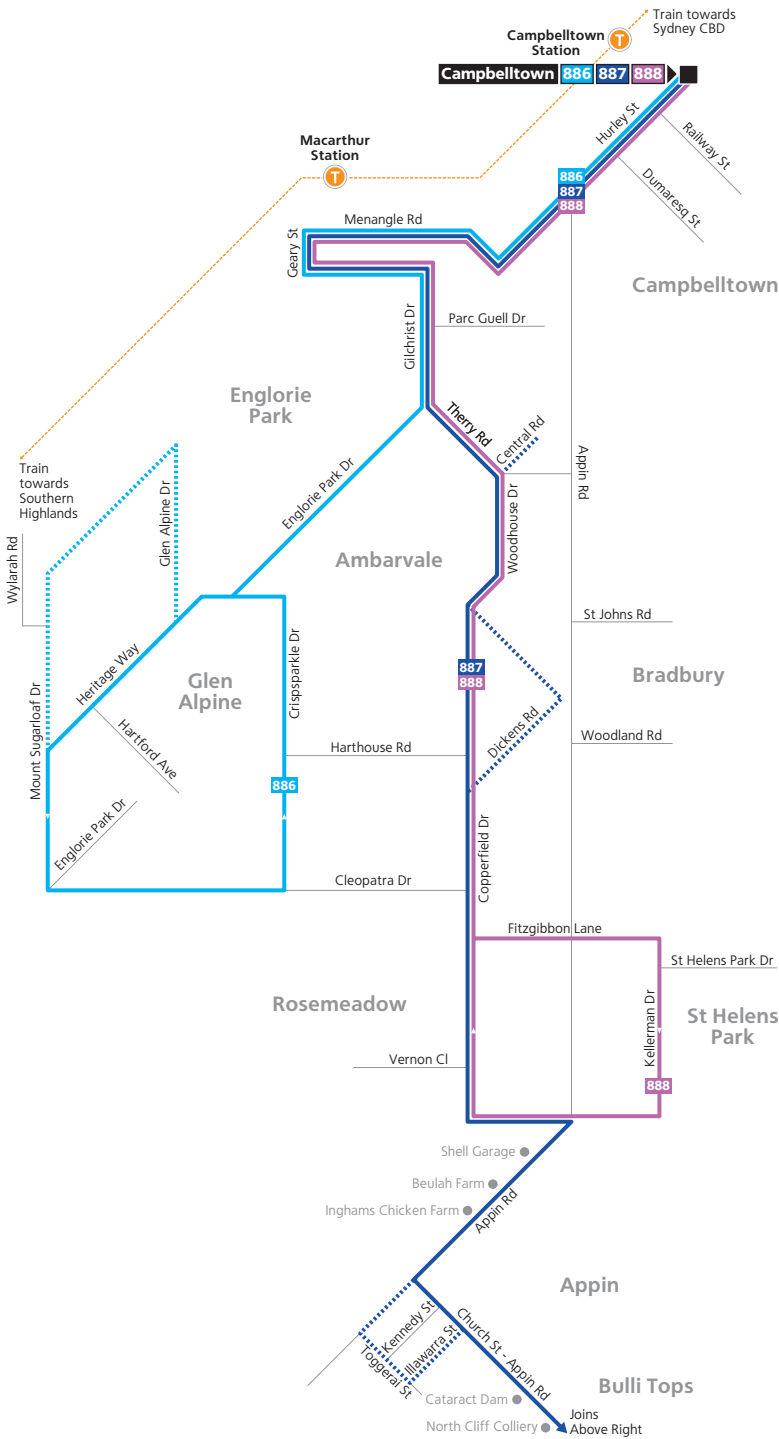

Routes 886, 887, 888

Legend

- Bus route
- 886 Bus route number
- Bus route start/finish
- T Train line/station

Diagrammatic Map
Not to Scale