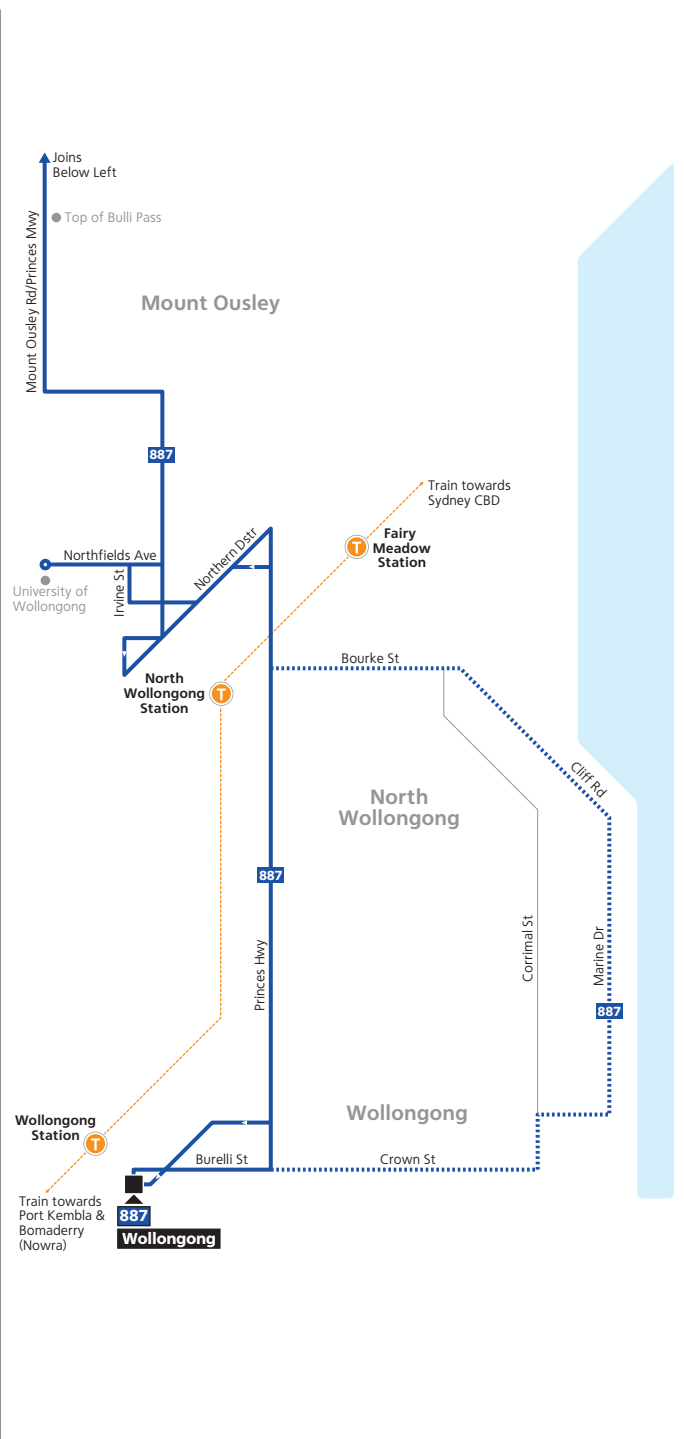

Routes 886, 887, 888

Legend

- Bus route
- 886 Bus route number
- Bus route start/finish
- T Train line/station

Diagrammatic Map
Not to Scale