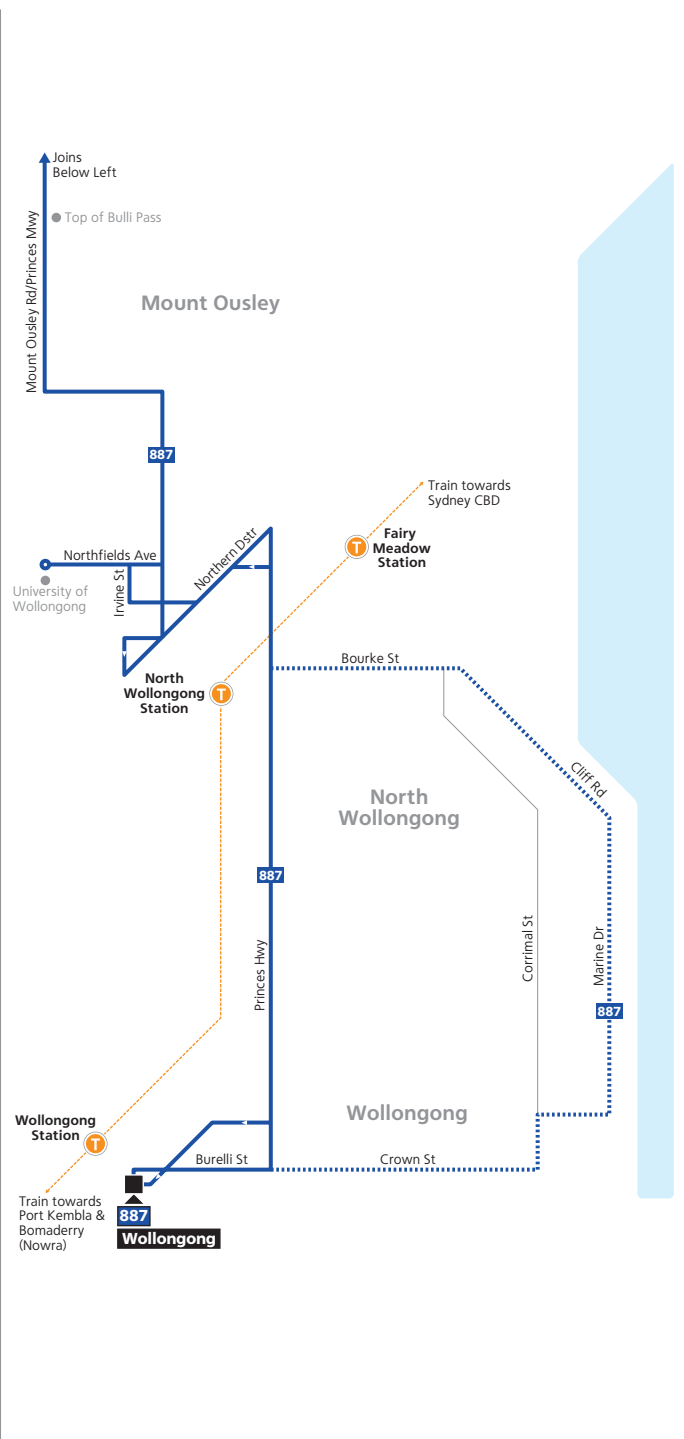

Routes 886, 887, 888

Legend

- Bus route
- 886 Bus route number
- T Bus route start/finish
- T Train line/station

Diagrammatic Map
Not to Scale