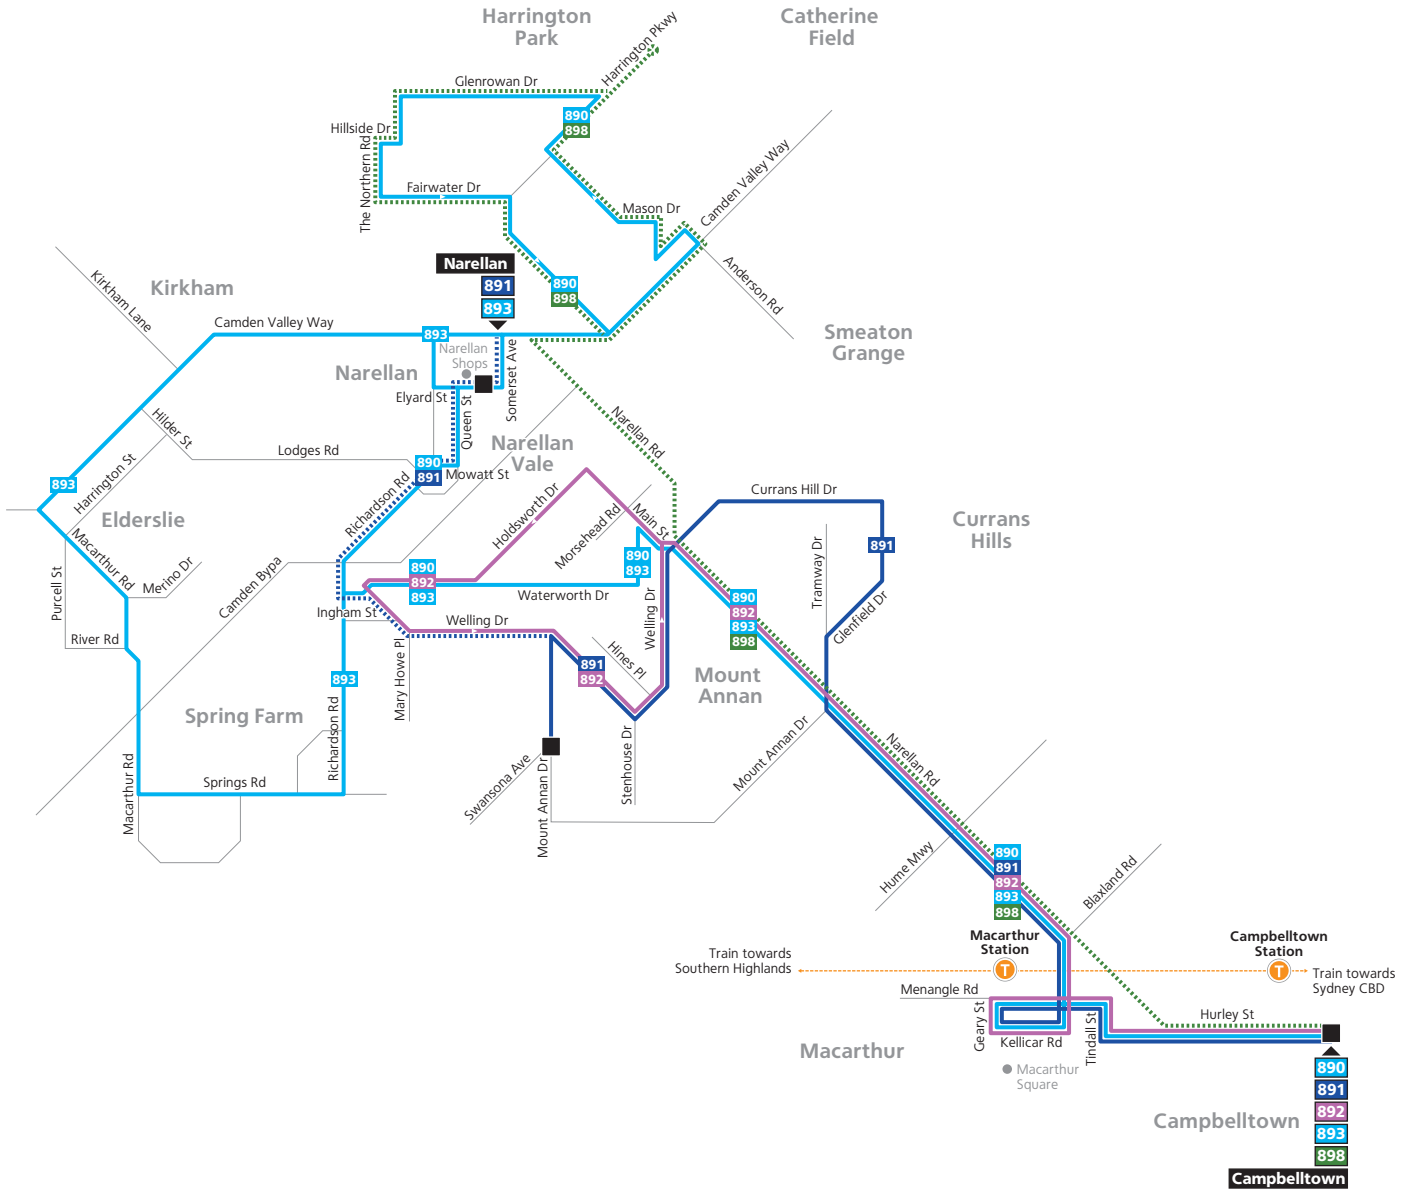

## Campbelltown to Mount Annan via Narellan Vale (Loop Service)

Saturday									
Campbelltown Station	-	08:59	09:59	10:59	11:59	12:59	13:59	14:59	15:59
Macarthur Square, Kellicar Rd, Campbelltown	-	09:06	10:06	11:06	12:06	13:06	14:06	15:06	16:06
Narellan Rd after Mt Annan Dr, Mount Annan	-	09:11	10:11	11:11	12:11	13:11	14:11	15:11	16:11
Main St opp Annanvale Cct, Mount Annan	08:14	09:14	10:14	11:14	12:14	13:14	14:14	15:14	16:14
Holdsworth Dr before Morshead Rd, Mount Annan	08:15	09:15	10:15	11:15	12:15	13:15	14:15	15:15	16:15
Elizabeth Park, Waterworth Dr, Narellan Vale	08:19	09:19	10:19	11:19	12:19	13:19	14:19	15:19	16:19
Elizabeth Macarthur High School, Waterworth Dr, Narellan Vale	08:20	09:20	10:20	11:20	12:20	13:20	14:20	15:20	16:20
Welling Dr after The Cascades, Mount Annan	08:24	09:24	10:24	11:24	12:24	13:24	14:24	15:24	16:24
Birriwa Reserve, Welling Dr, Mount Annan	08:28	09:28	10:28	11:28	12:28	13:28	14:28	15:28	16:28
Narellan Rd after Tramway Dr, Currans Hill	08:32	09:32	10:32	11:32	12:32	13:32	14:32	15:32	16:32
Macarthur Square, Kellicar Rd, Campbelltown	08:41	09:41	10:41	11:41	12:41	13:41	14:41	15:41	16:41
Campbelltown Station	08:49	09:49	10:49	11:49	12:49	13:49	14:49	15:49	16:49

# Routes 890, 891, 892, 893, 898