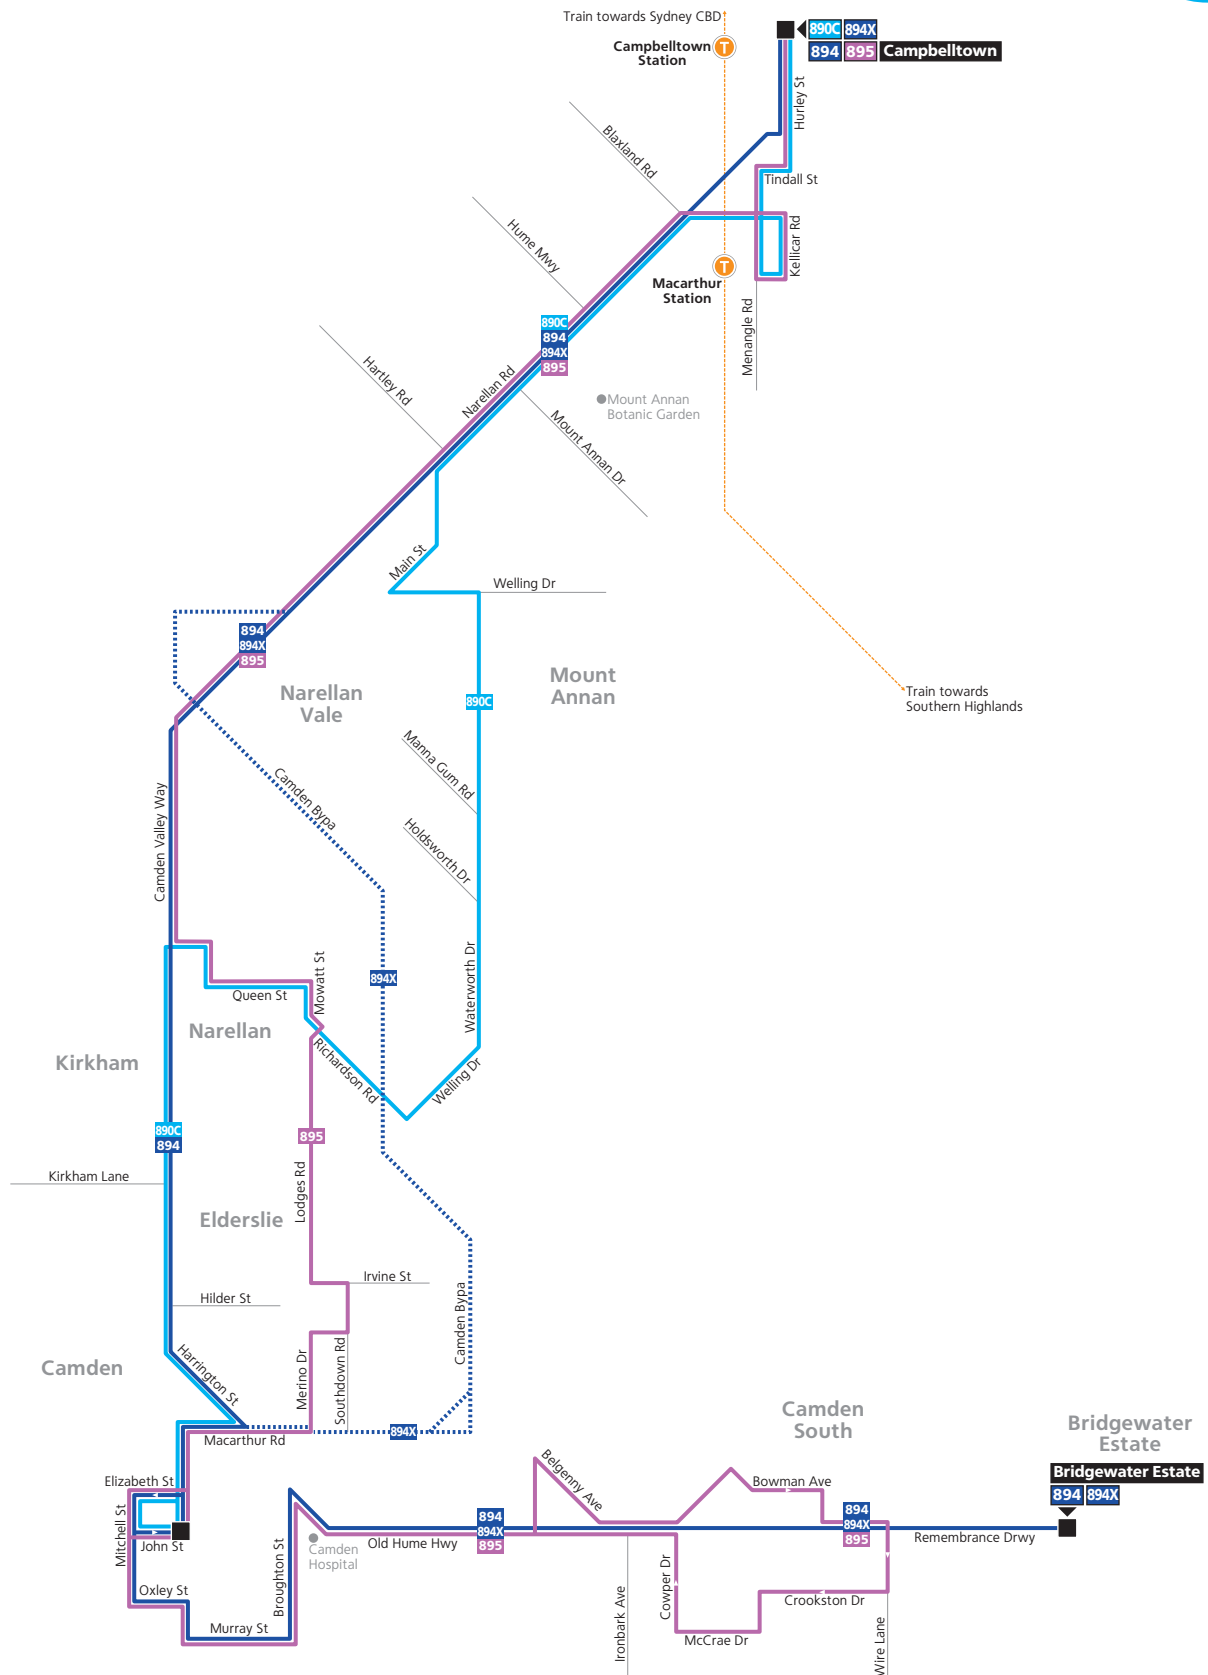

## How to use this timetable

This timetable provides a snapshot of service information in 24-hour time (e.g. 5am = 05:00, 5pm = 17:00). Information contained in this timetable is subject to change without notice. Please note that timetables do not include minor stops, additional trips for special events, short term changes, holiday timetable changes, real-time information or any disruption alerts.

Valid from: 14 Oct 2024

Creation date: 13 Oct 2024

NOTE: Information is correct on date of download.

**Monday to Friday**

Campbelltown Station	-	<b>C06:43</b>	<b>C06:58</b>	<b>C07:27</b>	<b>C07:51</b>	<b>C08:06</b>	<b>C08:11</b>	<b>C16:05</b>	<b>C16:35</b>
Narellan Rd after Mt Annan Dr, Mount Annan	-	06:50	07:05	07:35	07:59	08:14	08:19	16:13	16:43
Narellan Town Centre, Camden Valley Way, Narellan	06:48	06:55	07:12	07:43	08:08	08:23	08:28	16:19	16:49
John St before Argyle St, Camden	06:55	07:02	07:19	07:51	08:18	08:33	08:38	16:28	16:59
Remembrance Dr before Bridgewater Bvd, Camden Park	07:03	07:12	07:29	08:01	08:28	-	-	16:38	17:10

**Monday to Friday**

Campbelltown Station	<b>C17:05</b>	<b>C17:35</b>	<b>C18:05</b>	<b>C18:35</b>	<b>C19:05</b>
Narellan Rd after Mt Annan Dr, Mount Annan	17:13	17:43	18:11	18:41	19:11
Narellan Town Centre, Camden Valley Way, Narellan	17:19	17:49	18:17	18:46	19:16
John St before Argyle St, Camden	17:29	17:59	18:25	18:53	19:23
Remembrance Dr before Bridgewater Bvd, Camden Park	17:40	18:10	18:35	19:03	19:33

# Routes 890C, 894, 894X, 895

- Legend**
- Bus route
  - 890C Bus route number
  - Bus route start/finish
  - T Train line/station

Diagrammatic Map  
Not to Scale