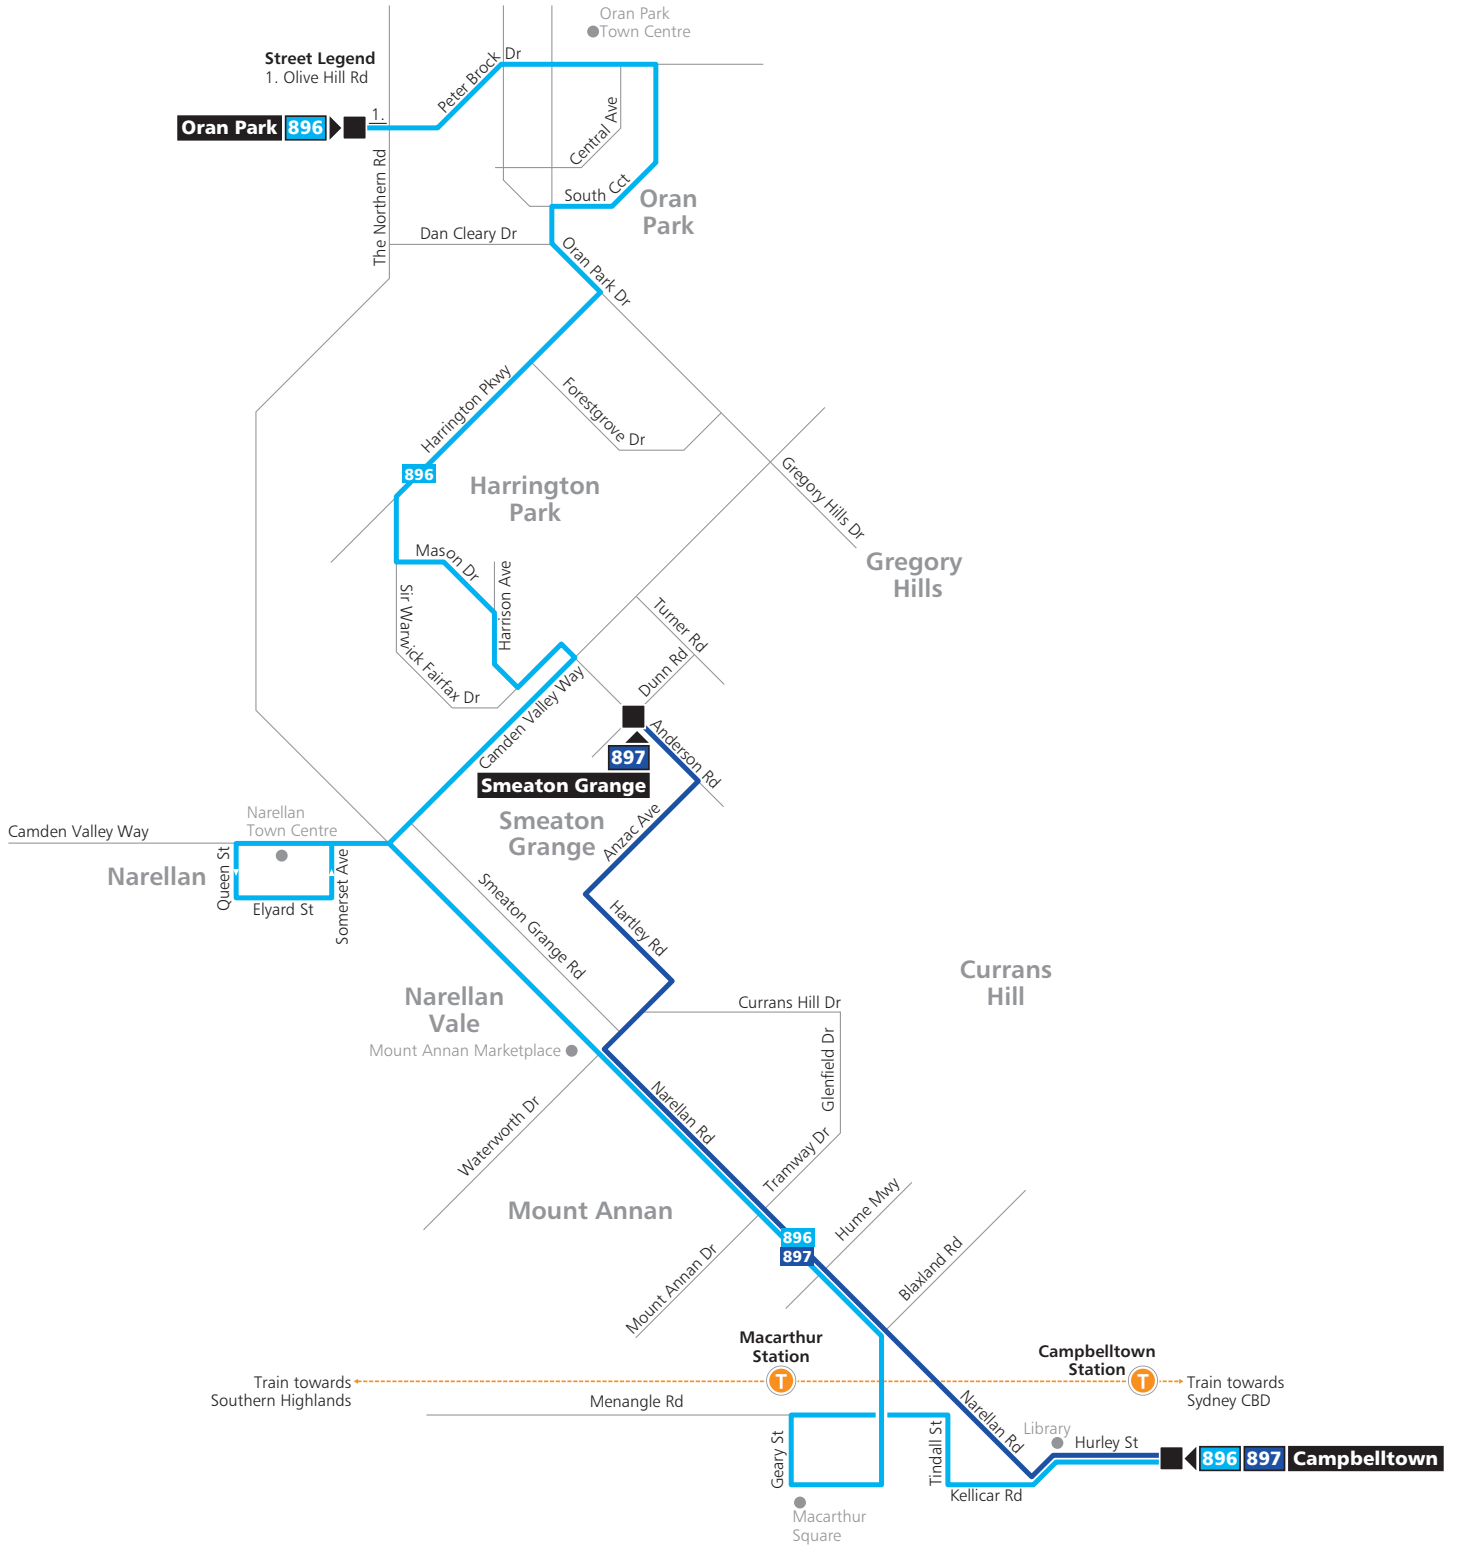

Routes 896, 897

Legend

- Bus route
- 896 Bus route number
1. Bus route start/finish
- T Train line/station

Diagrammatic Map
Not to Scale