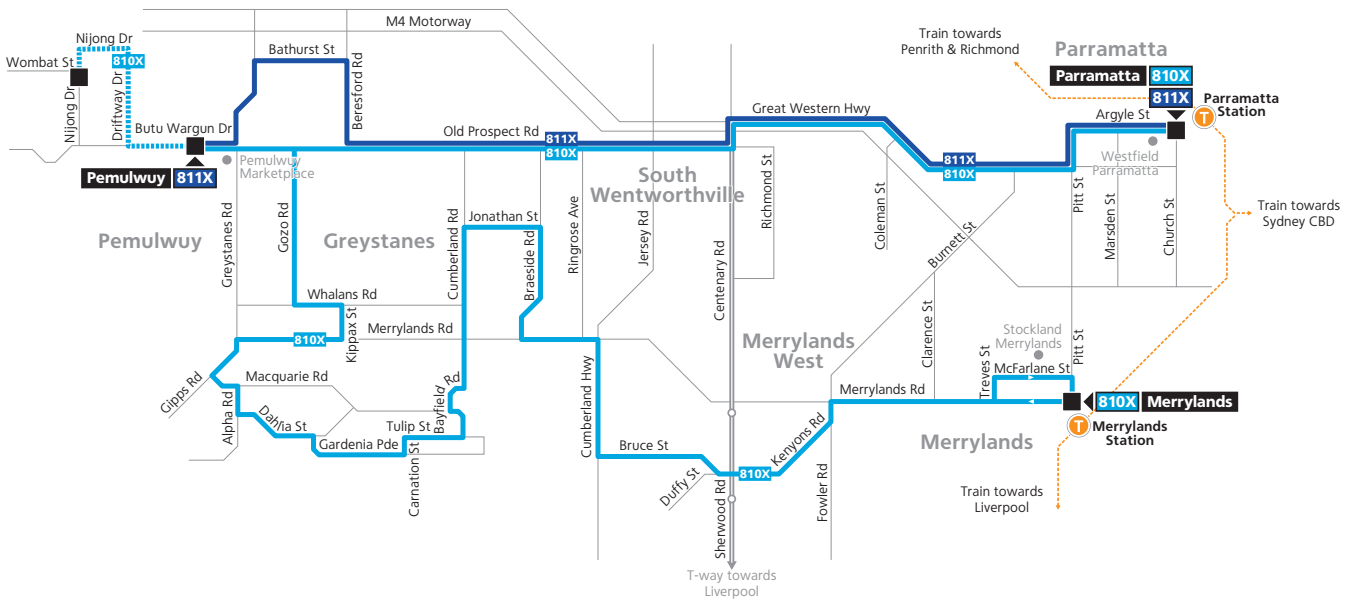

Routes 810X, 811X

Legend

- Bus route
- 810X Bus route number
- Bus route start/finish
- Train line/station
- T-way/stop
- T-way/stop near route

Diagrammatic Map
Not to Scale