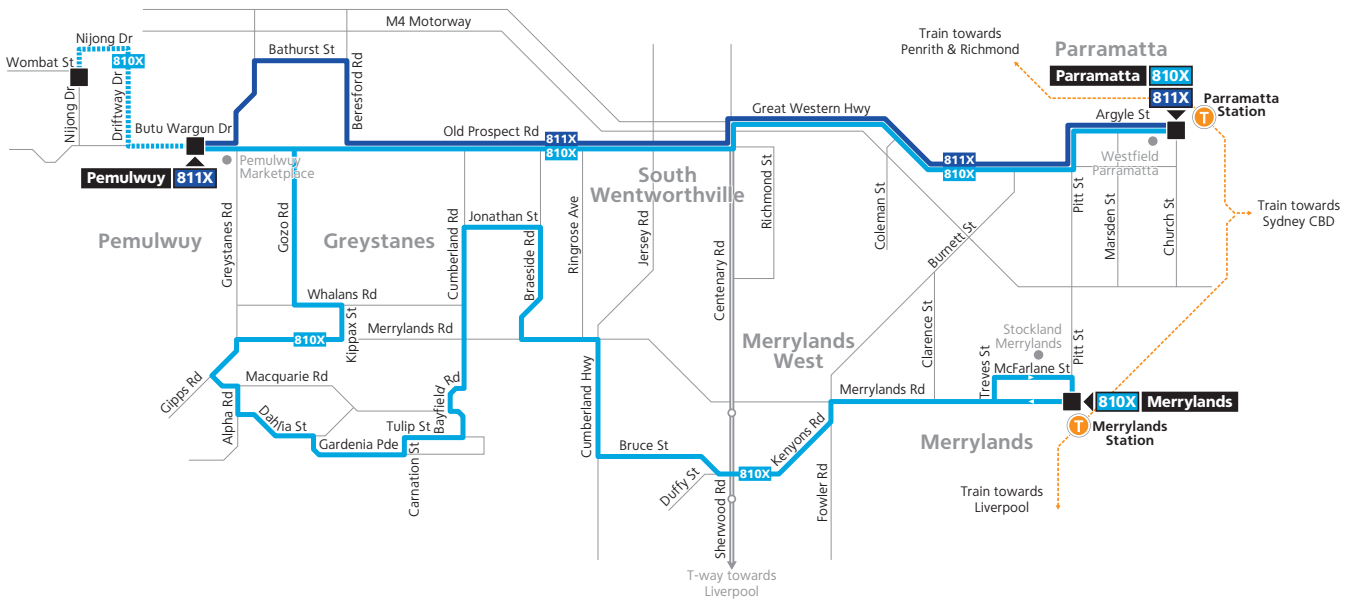

Routes 810X, 811X

Legend

- Bus route
- Bus route number
- Bus route start/finish
- Train line/station
- T-way/stop
- T-way/stop near route

Diagrammatic Map
Not to Scale