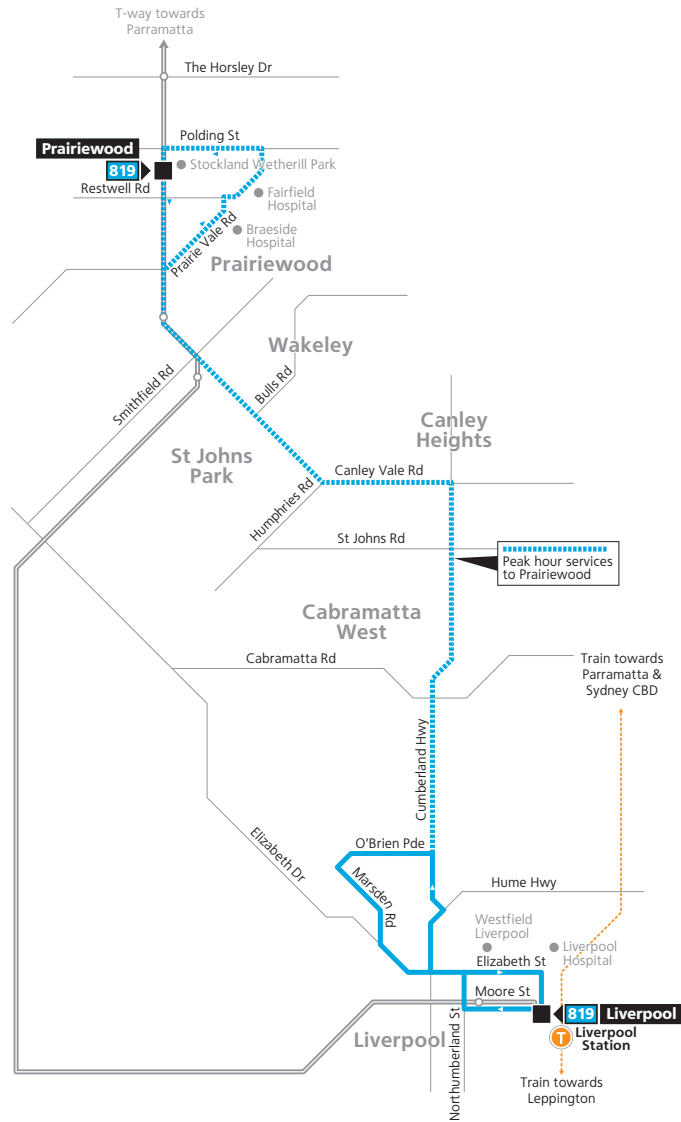

Route 819

Legend

- Bus route
- 819 Bus route number
- Bus route start/finish
- T Train line/station

Diagrammatic Map
Not to Scale