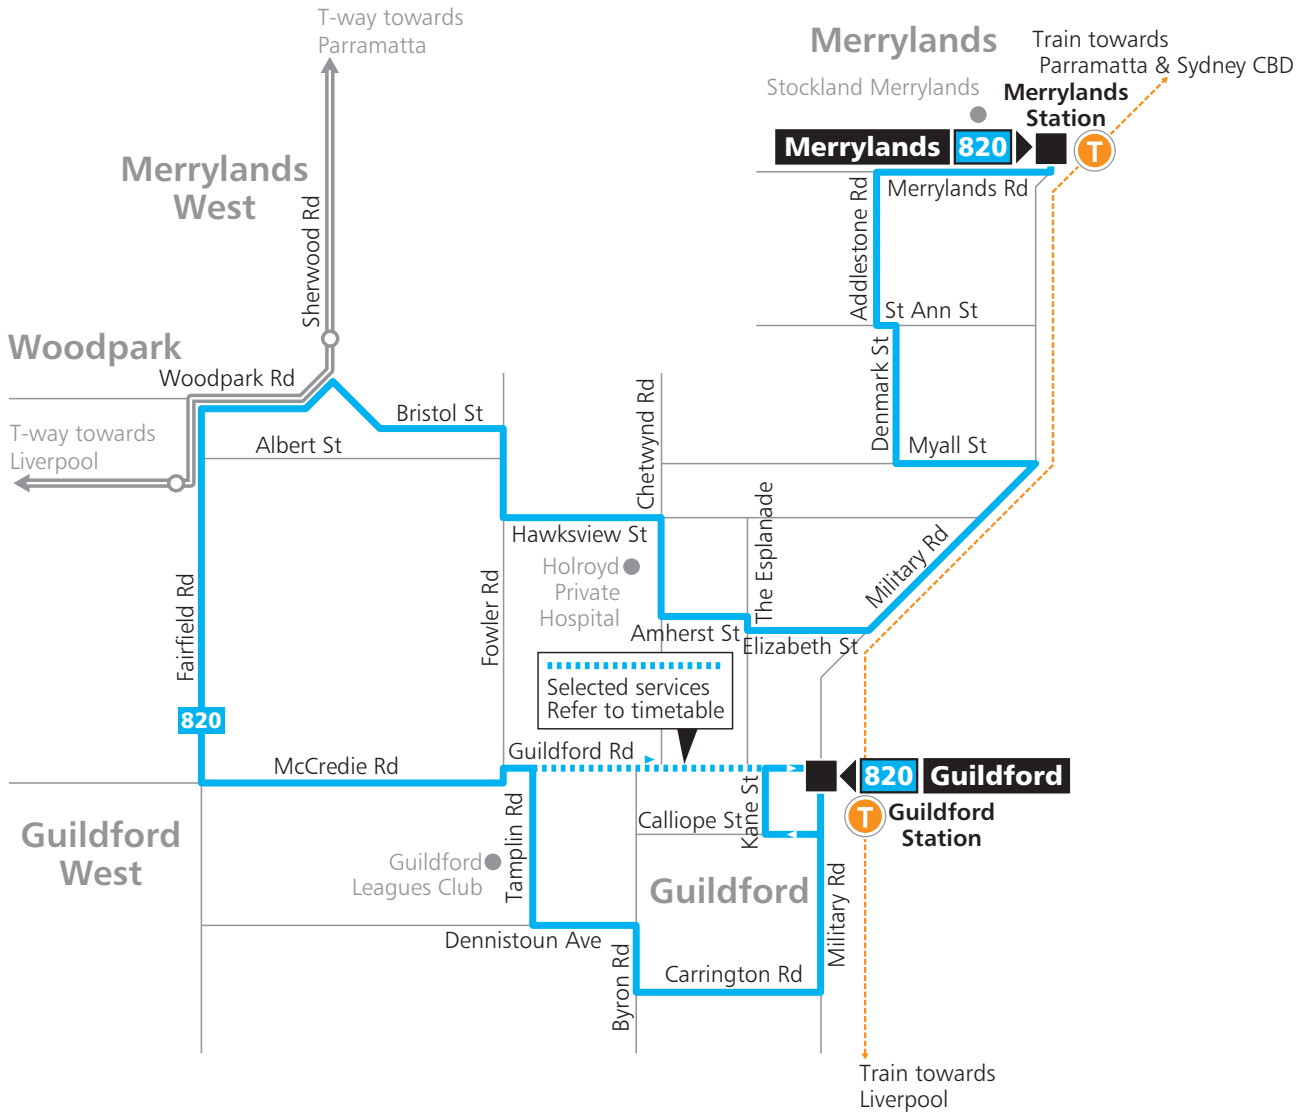

Route 820

Legend

- Bus route
- Bus route start/finish
- Bus route number
- Train line/station

Diagrammatic Map
Not to Scale