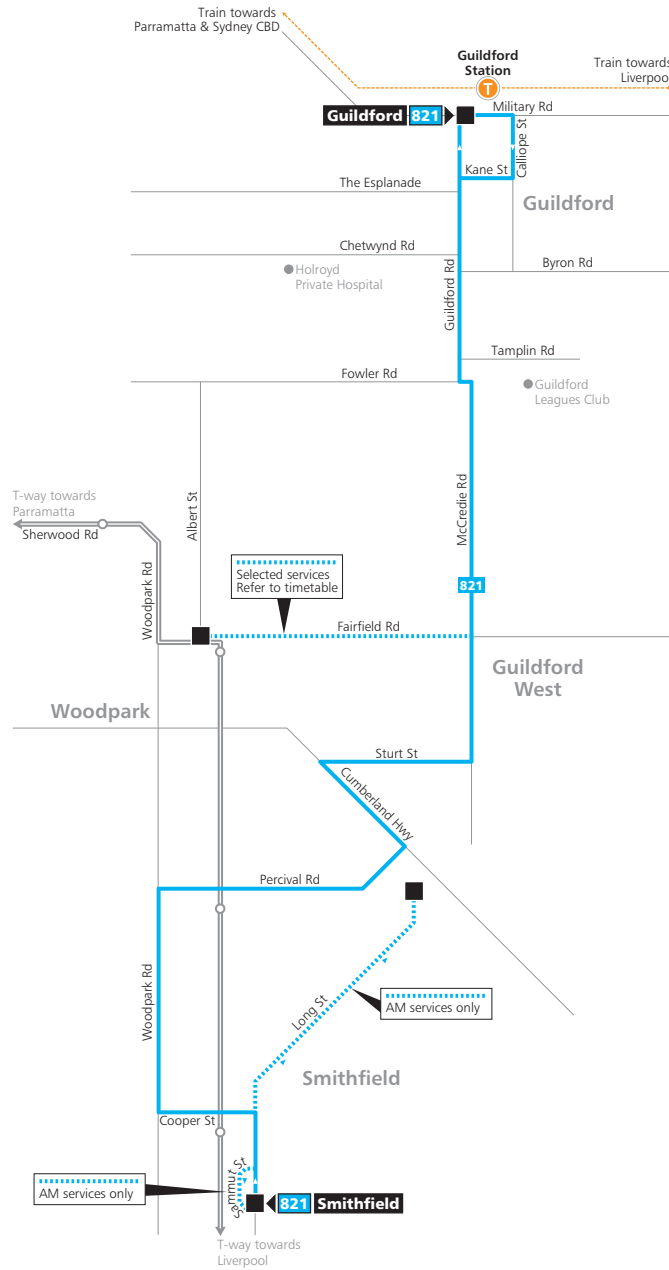

Route 821

Legend

- Bus route
- 821 Bus route number
- Bus route start/finish
- T Train line/station

Diagrammatic Map
Not to Scale