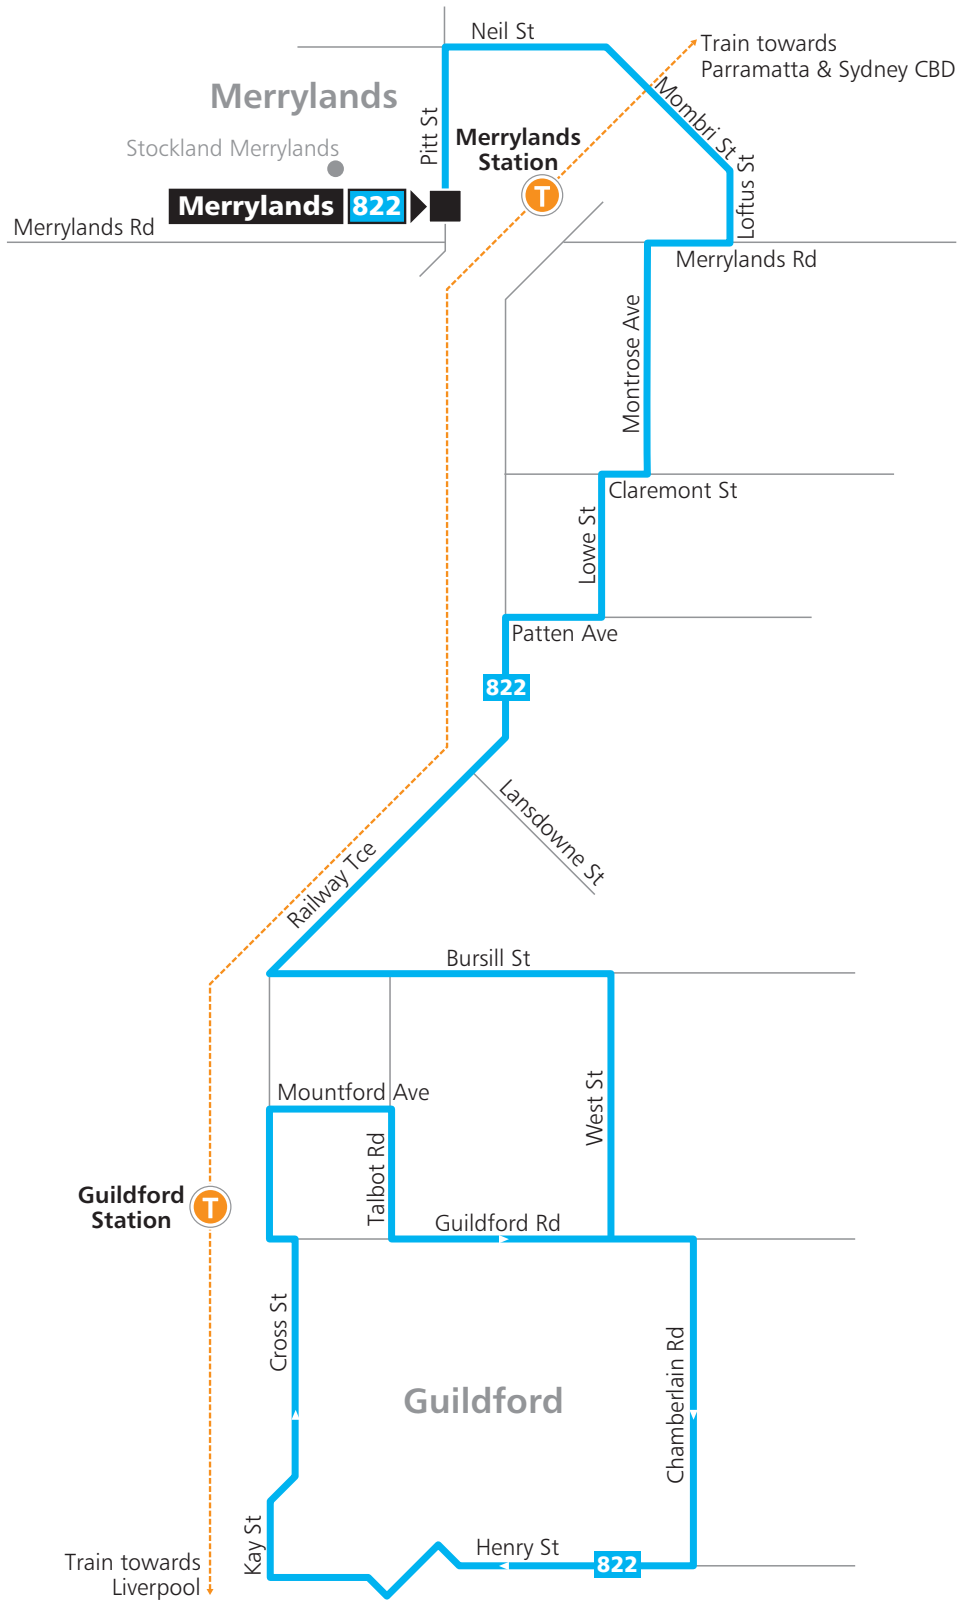

822

Merrylands to Guildford (Loop Service)

B

How to use this timetable

This timetable provides a snapshot of service information in 24-hour time (e.g. 5am = 05:00, 5pm = 17:00). Information contained in this timetable is subject to change without notice. Please note that timetables do not include minor stops, additional trips for special events, short term changes, holiday timetable changes, real-time information or any disruption alerts.

Find out more at transportsw.info/contactless

Explanation of definitions and symbols

 Wheelchair Accessible

822

Merrylands to Guildford (Loop Service)

B

Valid from: 30 Sept 2024

Creation date: 30 Sept 2024

NOTE: Information is correct on date of download.

Monday to Friday

		
Merrylands Station	08:55	11:40
Railway Tce at Lansdowne St, Merrylands	09:01	11:46
Guildford Station	09:12	11:57
Merrylands Station	09:25	12:10

Route 822

Legend

- Bus route
- Bus route start/finish
- Bus route number
- Train line/station

Diagrammatic Map
Not to Scale