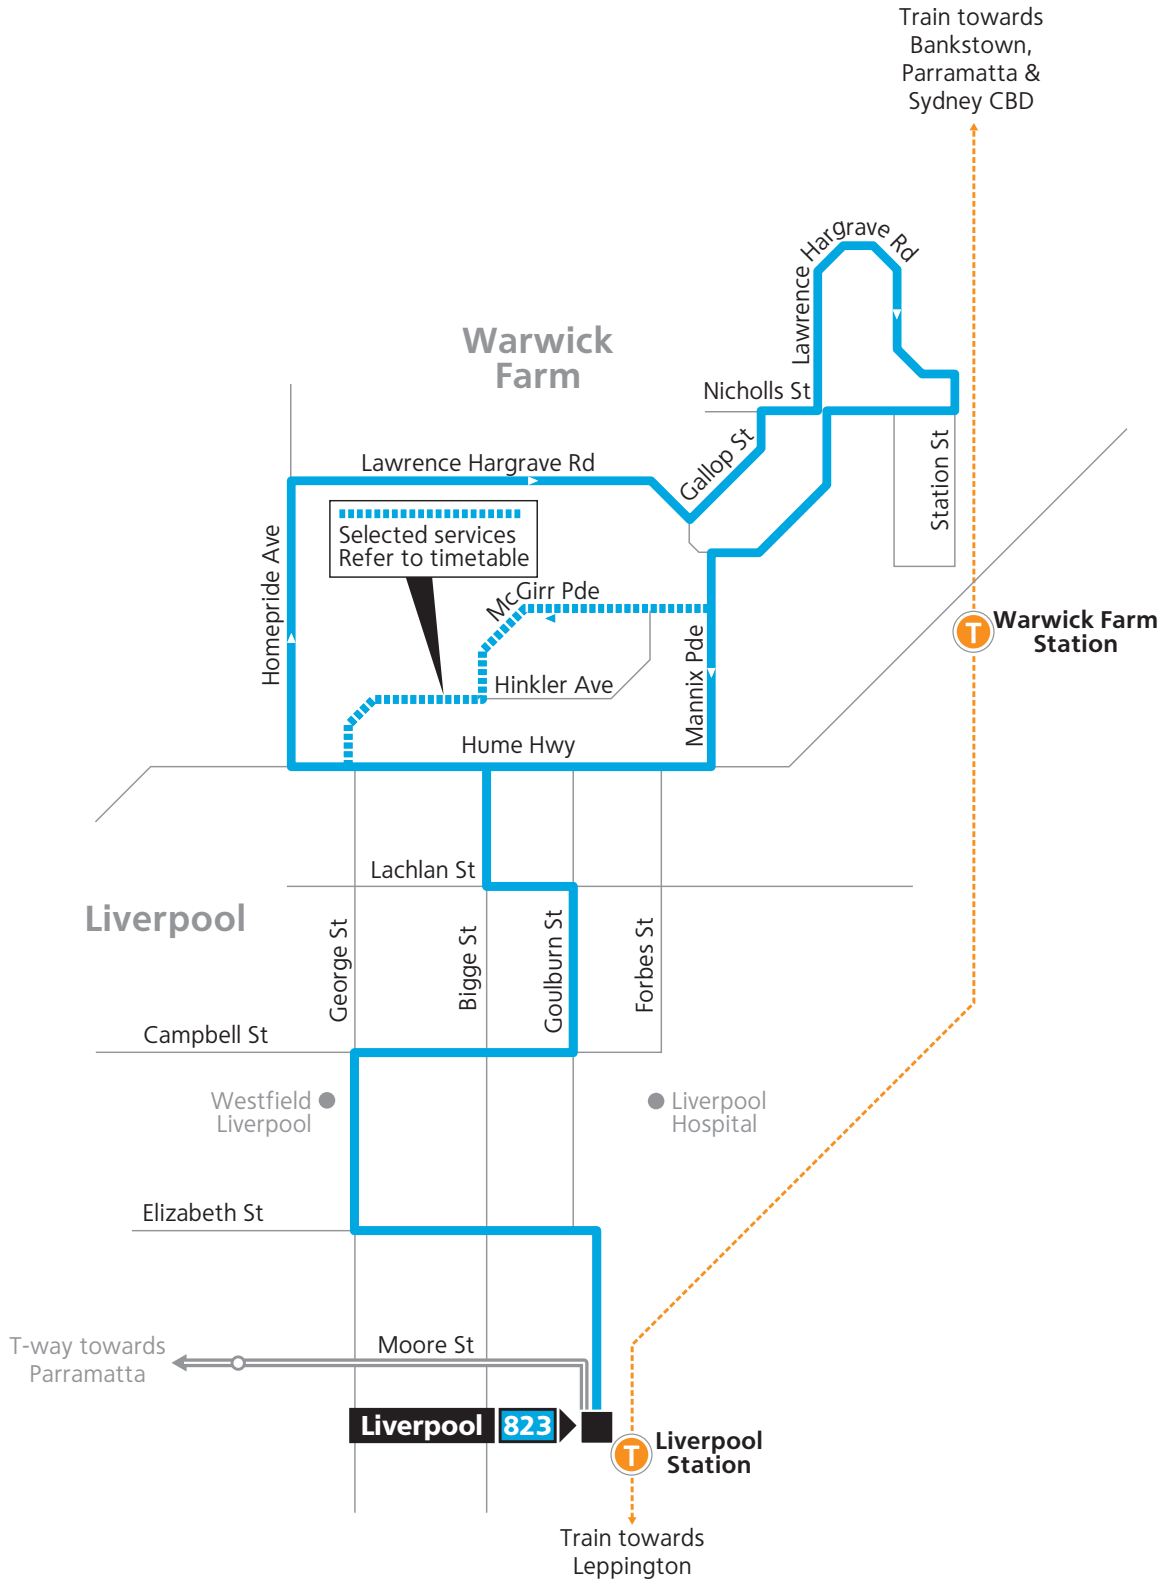

Route 823

Legend

- Bus route
- Bus route start/finish
- 823 Bus route number
- Train line/station

Diagrammatic Map
North
Not to Scale