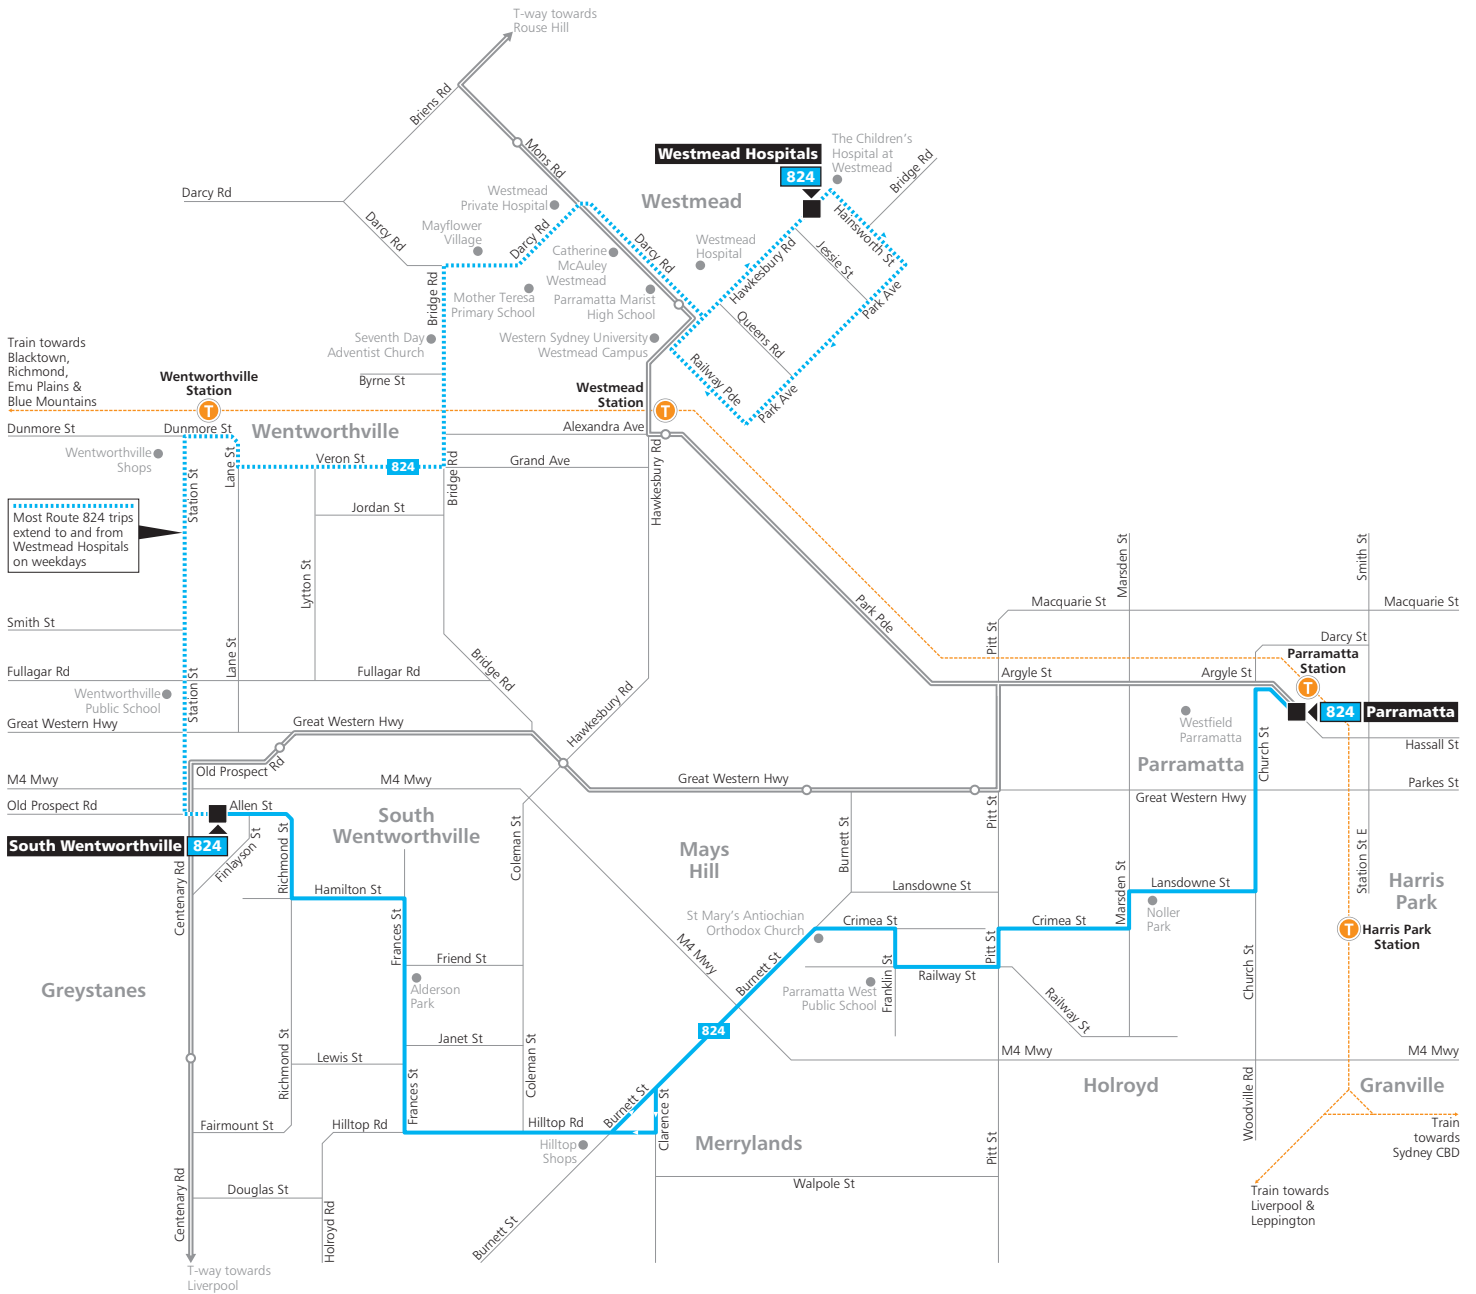

Route 824

1. **Legend**
2. Bus route
   - 824 Bus route number
   - Bus route start/finish
   - Train line/station
   - T-way/stop near route

Diagrammatic Map
Not to Scale