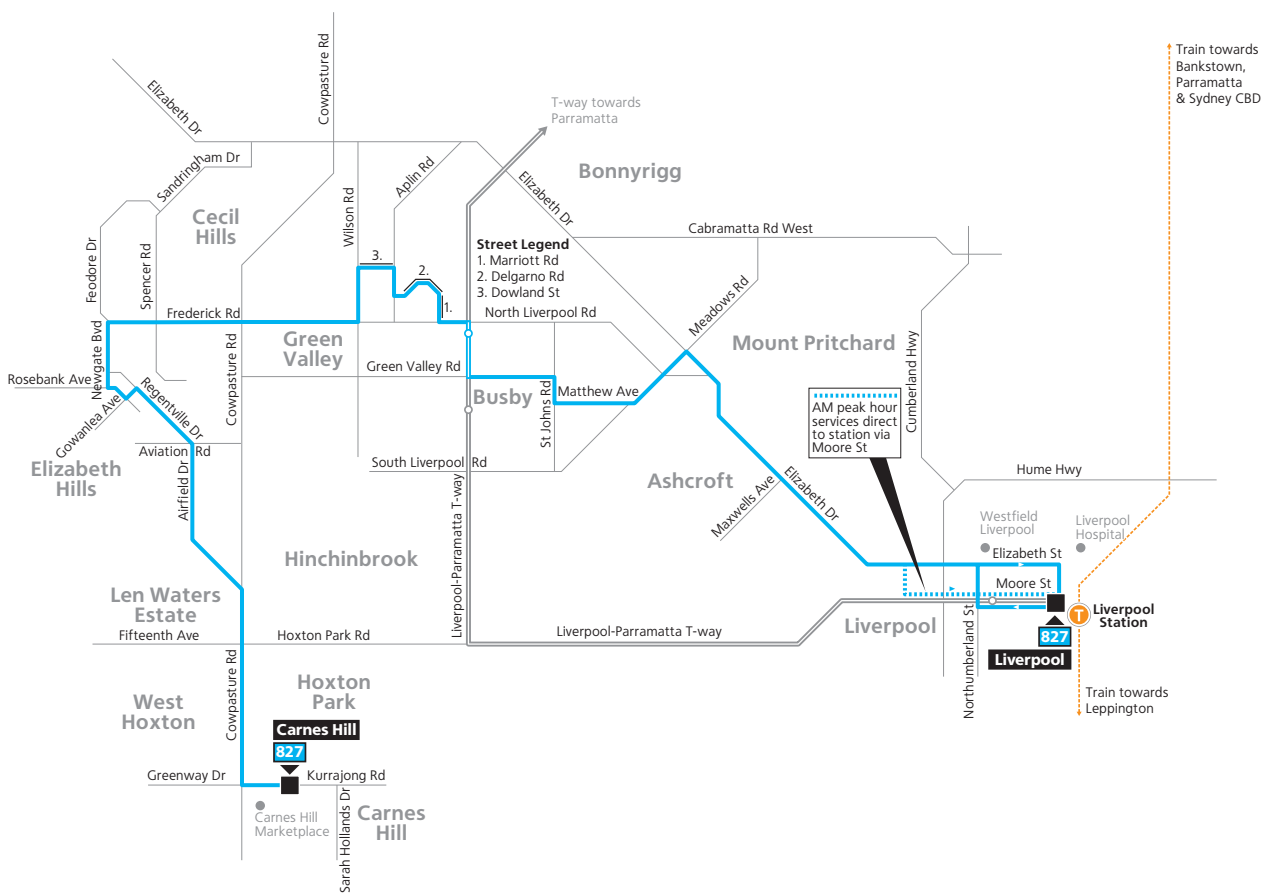

Route 827

Legend

- Bus route
- 827 Bus route number
- 827 Bus route start/finish
- Train line/station
- T-way/stop
- T-way/stop near route

Diagrammatic Map
Not to Scale