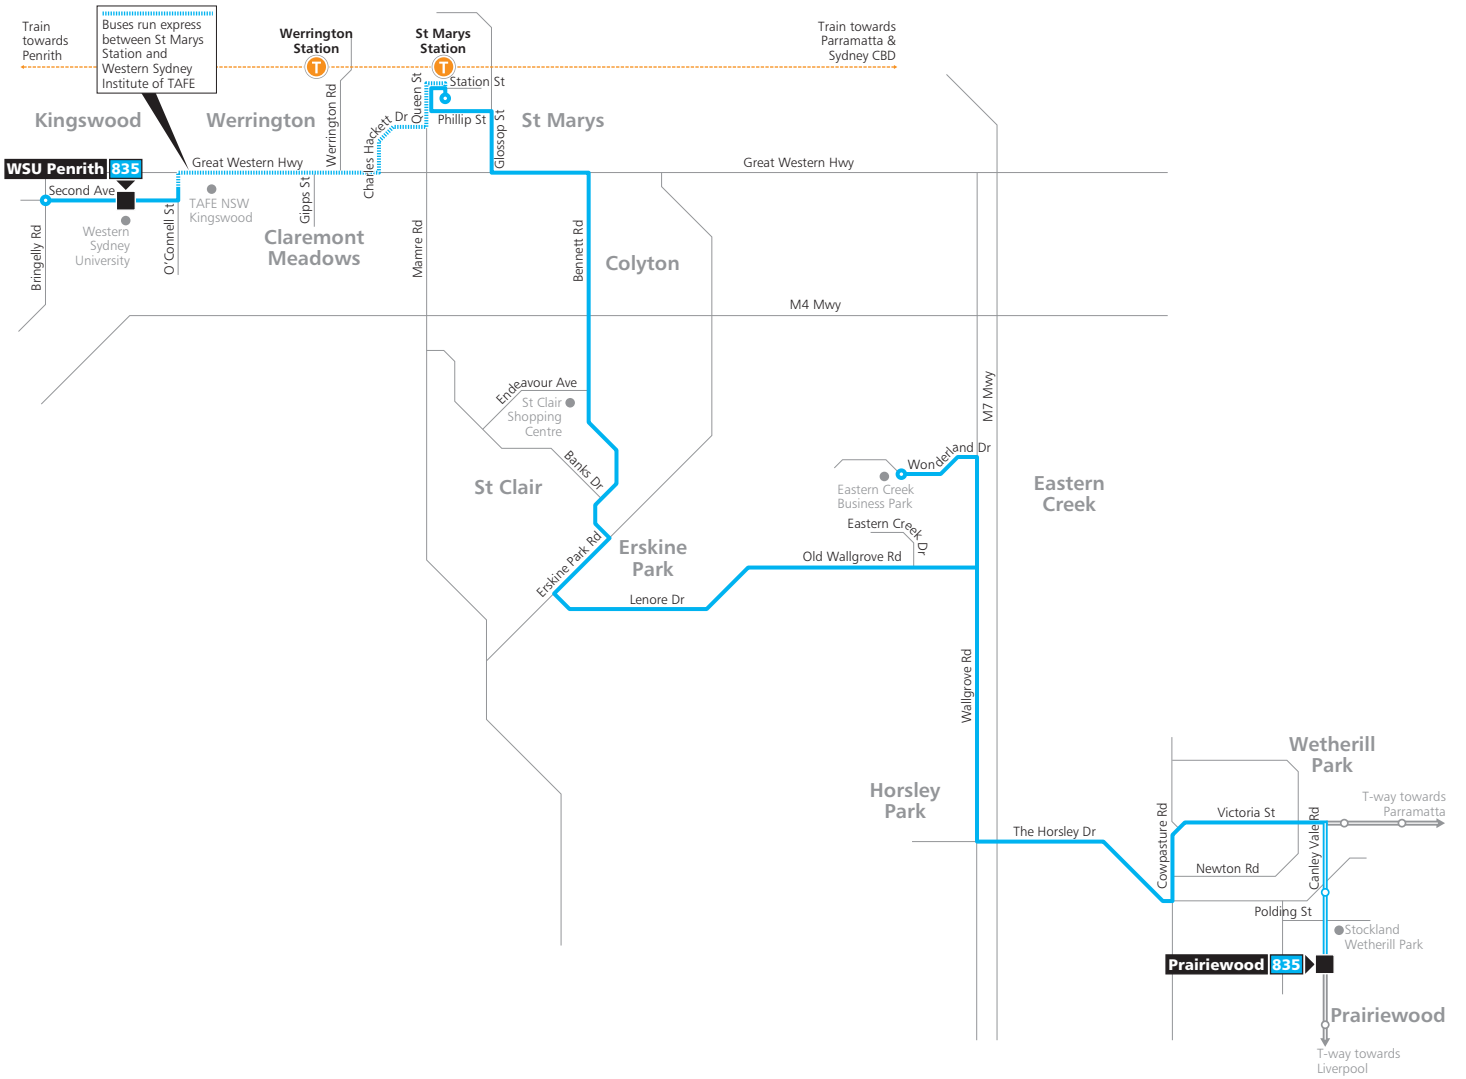

Monday to Friday										
Prairiewood T-Way, Bossley Park	05:15	05:45	06:15	06:30	06:48	07:18	07:46	08:18	14:21	
Wallgrove Rd before Redmayne Rd, Horsley Park	05:27	05:57	06:27	06:42	07:01	07:31	08:01	08:33	14:34	
Old Wallgrove Rd opp Eastern Creek Dr, Eastern Creek	05:38	06:08	06:38	06:53	07:13	07:43	08:13	08:45	14:46	
St Clair Shopping Centre, Bennett Rd, St Clair (2759)	05:50	06:20	06:50	07:05	07:25	07:55	08:25	08:57	14:57	
St Marys Station	06:04	06:34	07:04	07:19	07:39	08:09	08:39	09:11	15:13	
Western Sydney University Penrith Campus, Second Ave, Kingswood	-	-	-	-	07:49	08:19	08:49	09:21	15:23	

Monday to Friday					
Prairiewood T-Way, Bossley Park	14:51	15:22	15:52	16:22	16:52
Wallgrove Rd before Redmayne Rd, Horsley Park	15:04	15:35	16:05	16:35	17:05
Old Wallgrove Rd opp Eastern Creek Dr, Eastern Creek	15:16	15:47	16:17	16:47	17:17
St Clair Shopping Centre, Bennett Rd, St Clair (2759)	15:27	15:58	16:28	16:58	17:28
St Marys Station	15:43	16:14	16:44	17:14	17:44
Western Sydney University Penrith Campus, Second Ave, Kingswood	15:53	16:24	16:54	17:24	17:54

835**WSU Penrith to Prairiewood****B**

Monday to Friday									
Western Sydney University Penrith Campus, Second Ave, Kingswood	-	-	-	-	07:58	08:28	08:58	-	-
St Marys Station	06:10	06:40	07:10	07:40	08:12	08:42	09:12	-	-
St Clair Shopping Centre, Bennett Rd, St Clair (2759)	06:21	06:51	07:21	07:53	08:25	08:54	09:24	-	-
Lenore Dr after John Morphett Pl, Erskine Park	06:26	06:56	07:26	07:57	08:29	08:58	09:28	14:55	15:25
Old Wallgrove Rd after Eastern Creek Dr, Eastern Creek	06:32	07:02	07:32	08:03	08:35	09:04	09:34	15:02	15:32
Wallgrove Rd before The Horsley Dr, Horsely Park	06:44	07:14	07:44	08:15	08:47	09:15	09:45	15:13	15:43
Prairiewood T-Way, Bossley Park	06:59	07:29	07:59	08:30	09:04	09:30	10:00	15:28	15:58

Route 835

Legend

- Bus route
- 835 Bus route number
- 835 Bus route start/finish
- Train line/station
- T-way/stop
- T-way/stop near route

Diagrammatic Map
Not to Scale