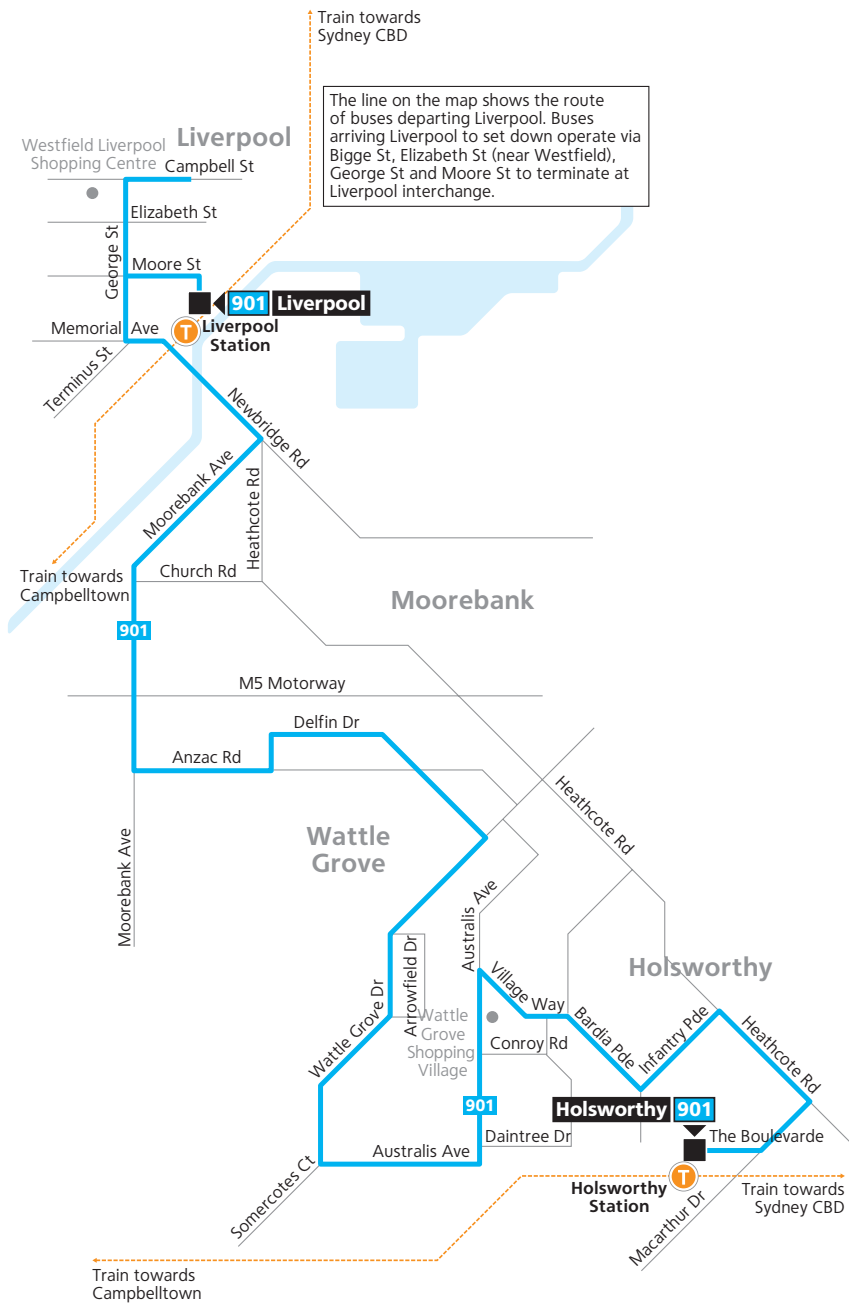

Route 901

Legend

- Bus route
- 901 Bus route number
- Bus route start/finish
- T Train line/station

Diagrammatic Map
Not to Scale