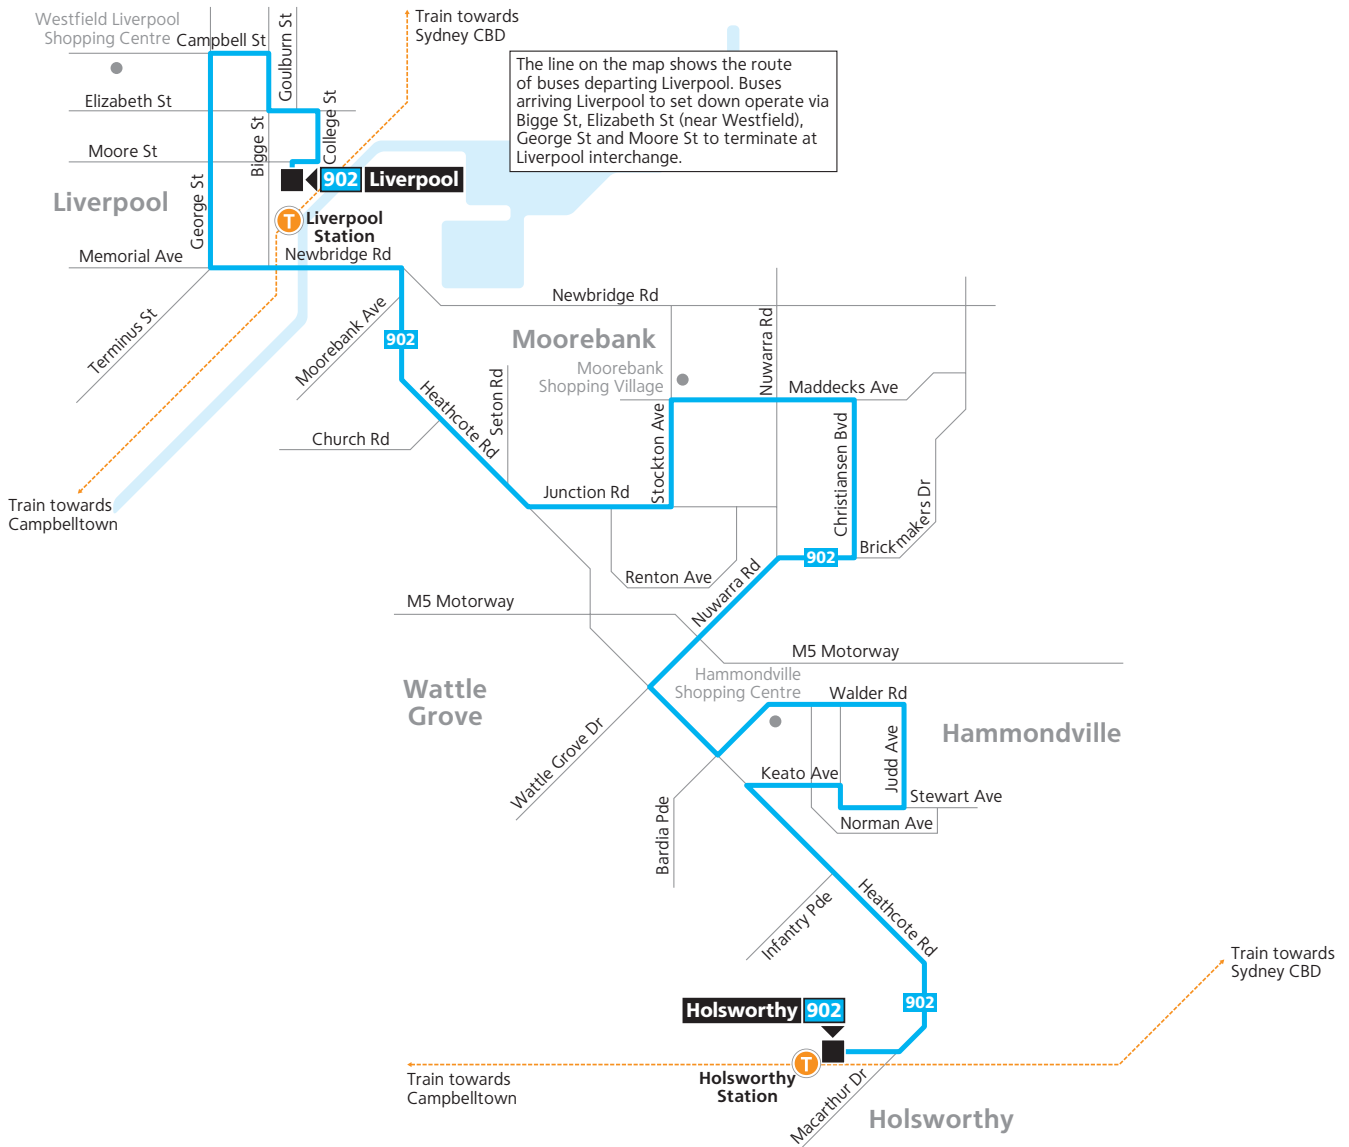

Route 902

Legend

- Bus route
- 902 Bus route number
- Bus route start/finish
- T Train line/station

Diagrammatic Map
Not to Scale