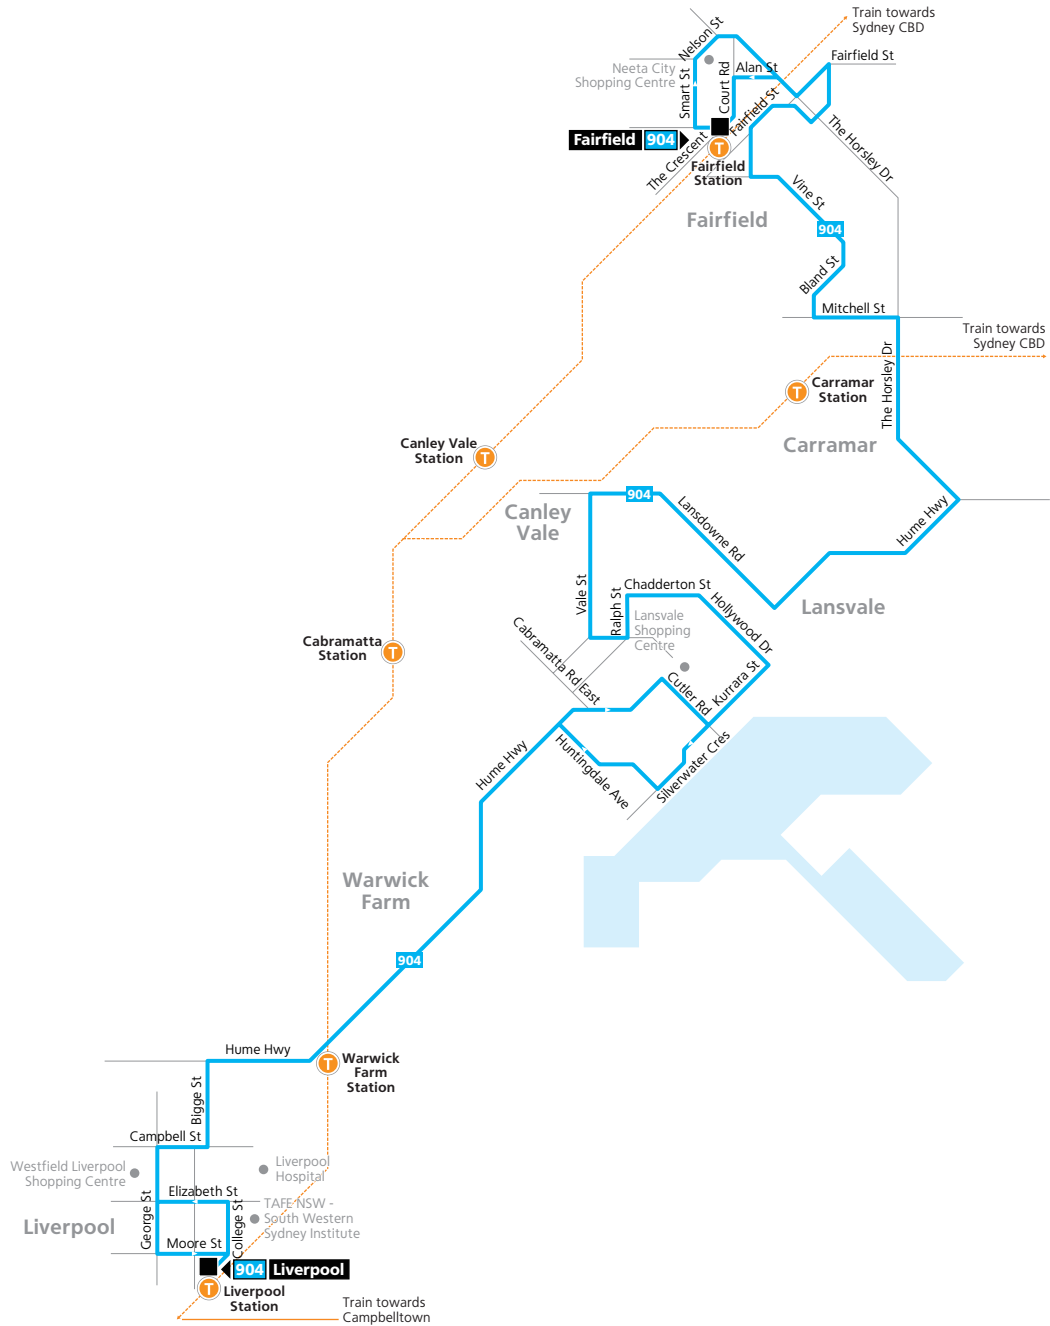

Route 904

Legend

- Bus route
- Bus route start/finish
- Bus route number
- Train line/station

Diagrammatic Map
Not to Scale