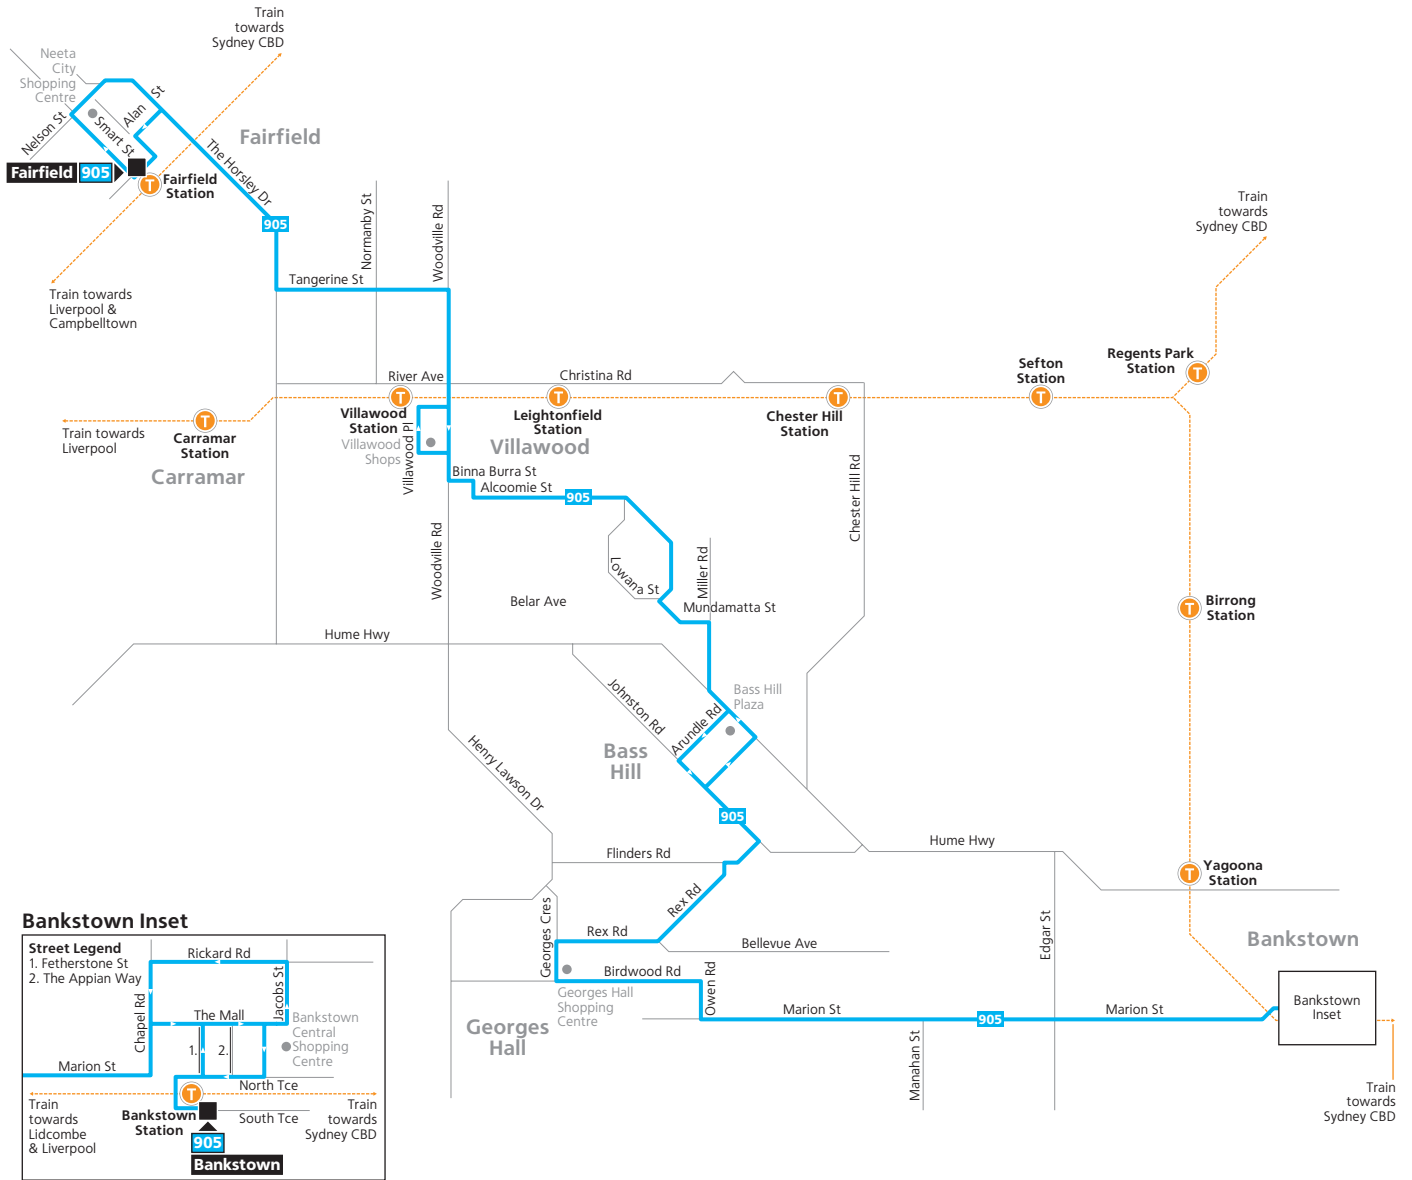

Route 905

Legend

- Bus route
- Bus route number
- Bus route start/finish
- Train line/station

Diagrammatic Map
Not to Scale