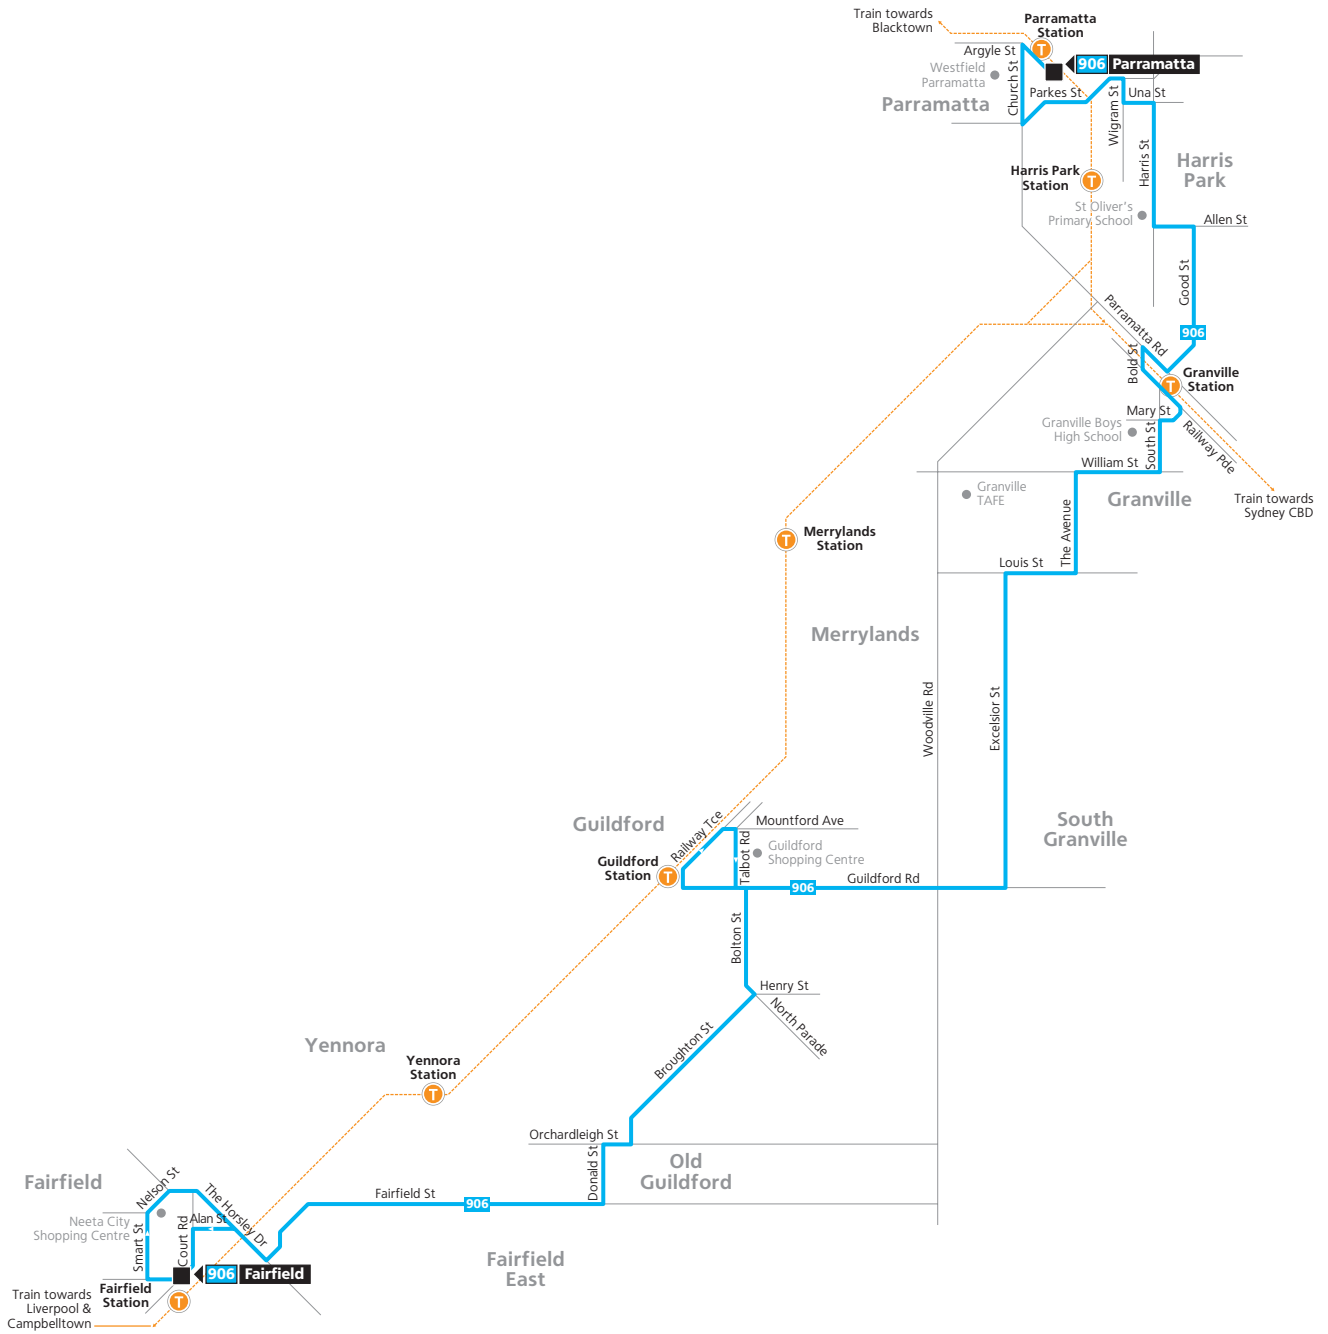

Route 906

Legend

- Bus route
- Bus route start/finish
- Bus route number
- Train line/station

Diagrammatic Map
Not to Scale