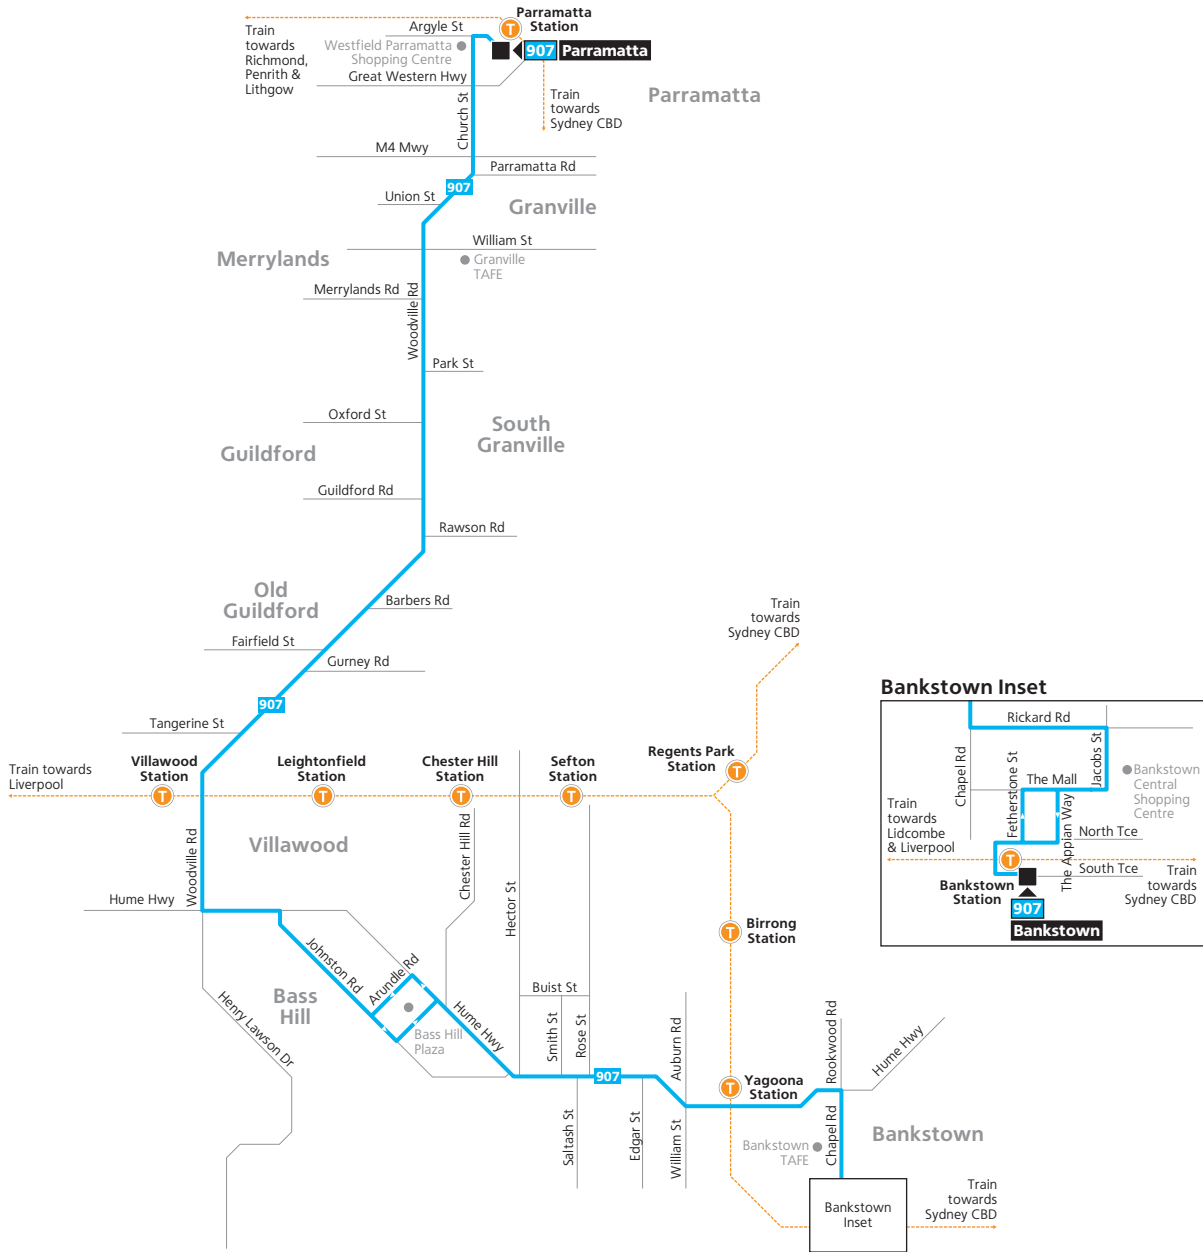

907

Bankstown to Parramatta via Bass Hill

B

How to use this timetable

This timetable provides a snapshot of service information in 24-hour time (e.g. 5am = 05:00, 5pm = 17:00). Information contained in this timetable is subject to change without notice. Please note that timetables do not include minor stops, additional trips for special events, short term changes, holiday timetable changes, real-time information or any disruption alerts.

Monday to Friday	♿	♿	♿	♿	♿	♿
Bankstown Station	19:00	19:30	20:00	20:30	21:00	21:30
Bankstown Central, The Mall, Bankstown	19:02	19:32	20:02	20:32	21:02	21:32
Yagoona Station	19:08	19:38	20:08	20:38	21:08	21:38
Bass Hill Plaza, Hume Hwy, Bass Hill	19:14	19:44	20:14	20:44	21:14	21:44
Arundle Rd opp Bass Hill High School, Bass Hill	19:15	19:45	20:15	20:45	21:15	21:45
Woodville Rd after Howatt St, Villawood	19:23	19:53	20:23	20:53	21:23	21:53
Woodville Rd at Lisbon St, Fairfield East	19:25	19:55	20:25	-	21:25	-
Woodville Rd before Guildford Rd, Guildford	19:28	19:58	20:28	-	21:28	-
Woodville Rd opp Daniel St, Granville	19:33	20:03	20:33	-	21:33	-
Parramatta Station	19:40	20:10	20:40	-	21:40	-

Saturday

	♿	♿	♿	♿	♿	♿
Bankstown Station	15:55	16:25	16:55	17:25	18:25	19:25
Bankstown Central, The Mall, Bankstown	15:58	16:28	16:58	17:28	18:27	19:27
Yagoona Station	16:04	16:34	17:04	17:34	18:33	19:33
Bass Hill Plaza, Hume Hwy, Bass Hill	16:11	16:41	17:11	17:41	18:39	19:39
Arundle Rd opp Bass Hill High School, Bass Hill	16:12	16:42	17:12	17:42	18:40	19:40
Woodville Rd after Howatt St, Villawood	16:21	16:51	17:21	17:51	18:48	19:48
Woodville Rd at Lisbon St, Fairfield East	16:24	16:54	-	17:54	18:50	19:50
Woodville Rd before Guildford Rd, Guildford	16:28	16:58	-	17:58	18:54	19:54
Woodville Rd opp Daniel St, Granville	16:33	17:03	-	18:03	18:59	19:59
Parramatta Station	16:42	17:12	-	18:12	19:07	20:07

Route 907

Legend

- Bus route
- Bus route start/finish
- Bus route number
- Train line/station

Diagrammatic Map
Not to Scale