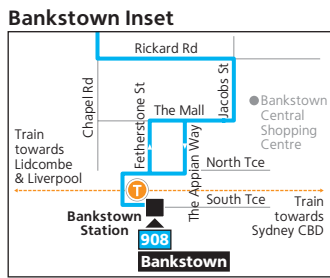

Route 908

1. **Legend**
2. Bus route
   - 908 Bus route number
   - Bus route start/finish
   - T Train line/station

Diagrammatic Map
North
Not to Scale