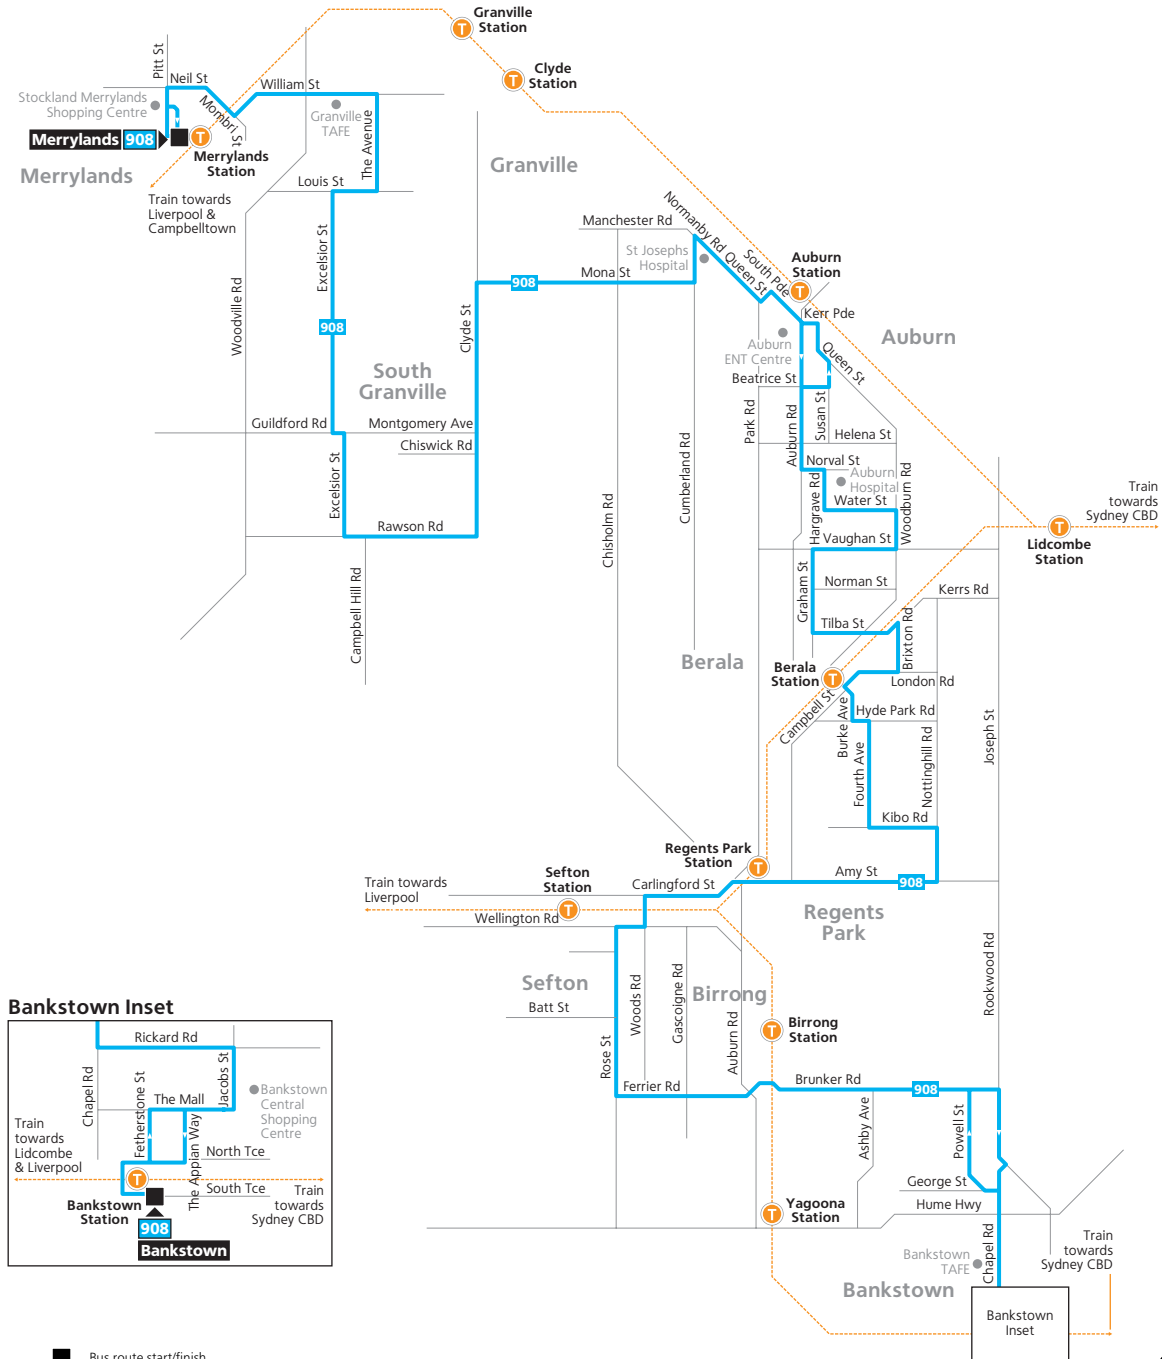

Route 908

1. **Legend**
2. Bus route
   - 908 Bus route number
   - Bus route start/finish
   - T Train line/station

Diagrammatic Map
North
Not to Scale