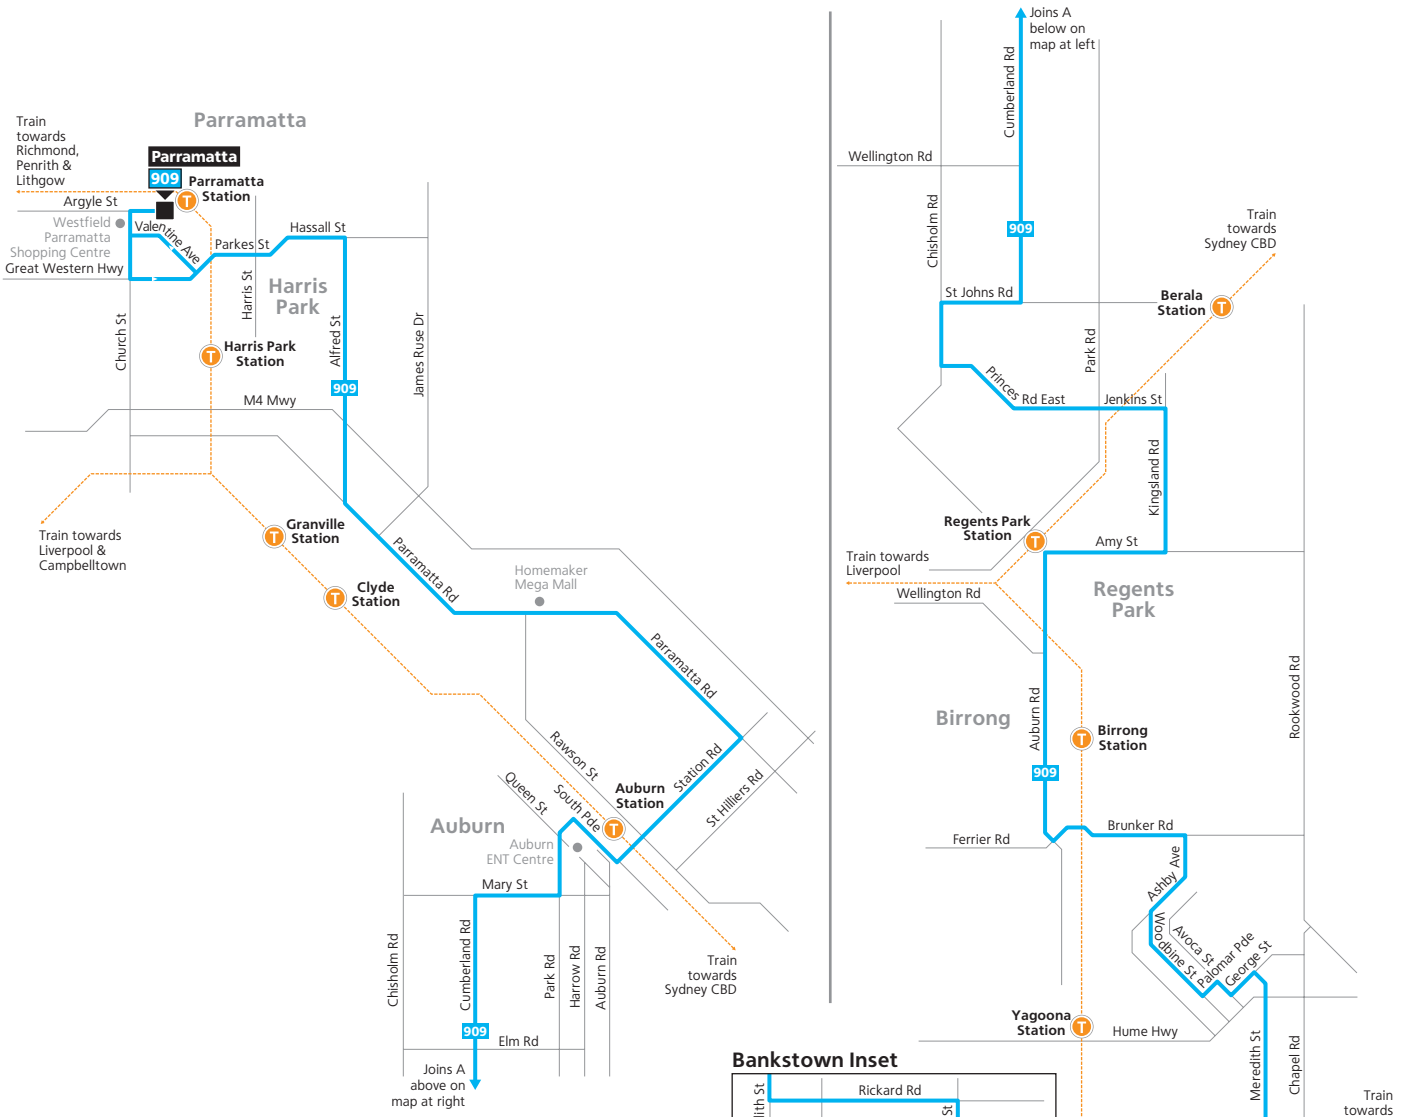

Route 909

1. **Legend**
2. Bus route
   - 909 Bus route number
   - Bus route start/finish
   - T Train line/station

Diagrammatic Map
North
Not to Scale