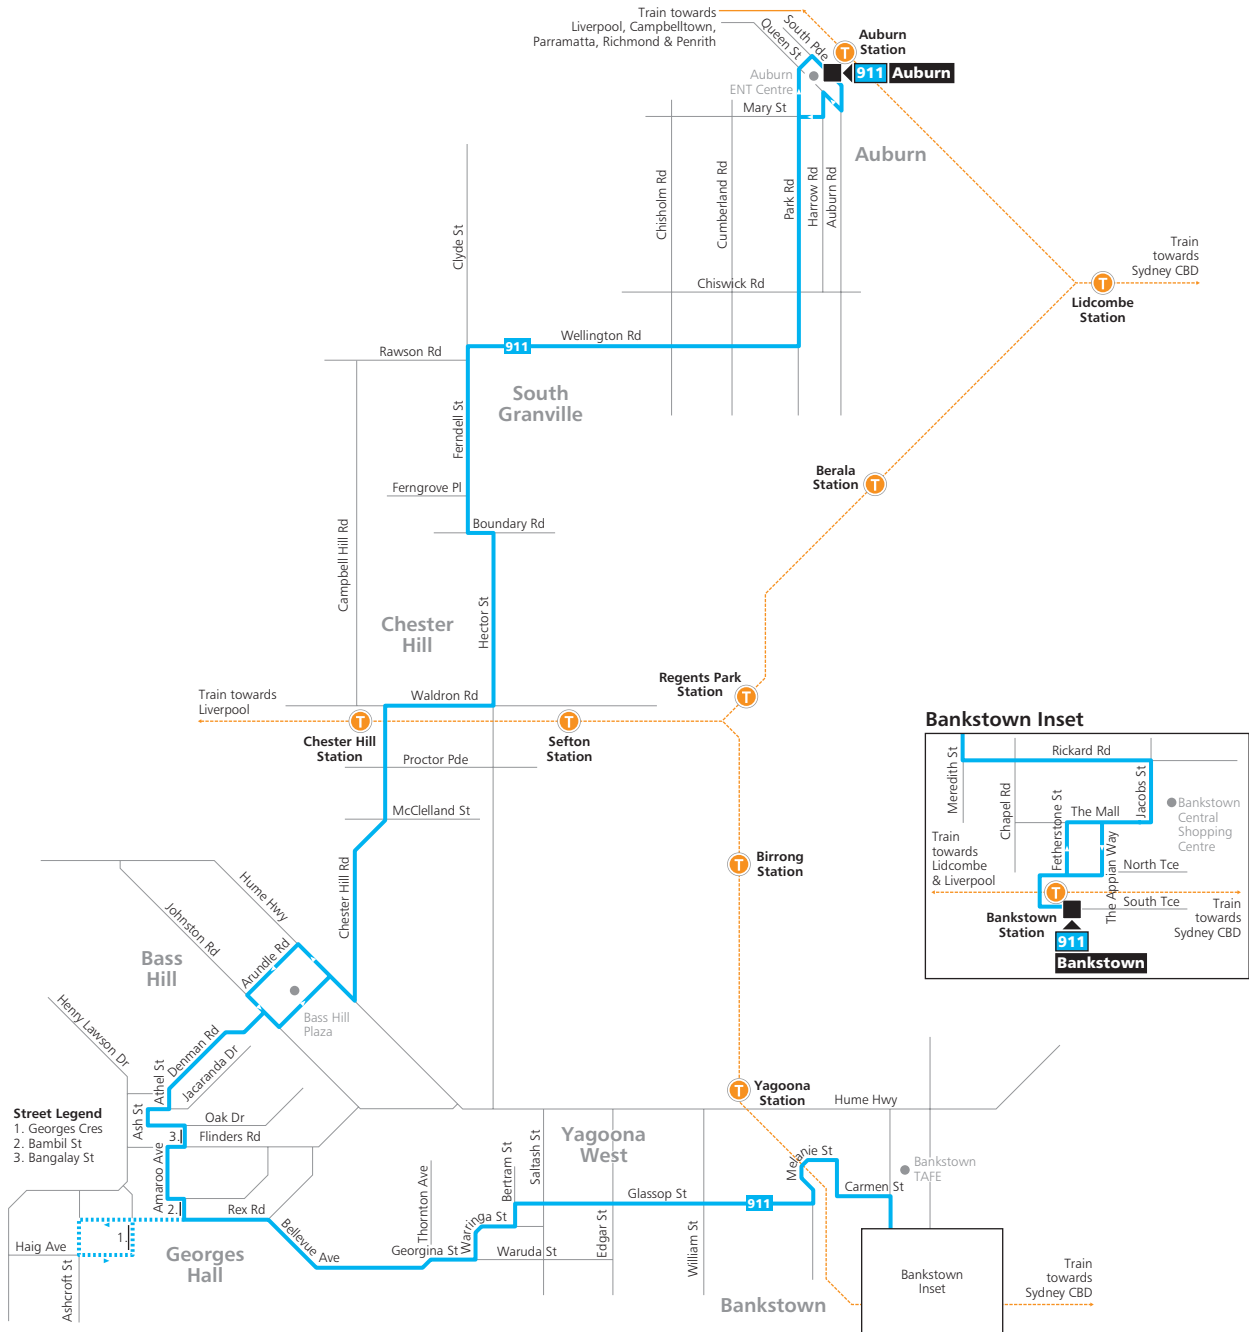

Route 911

1. **Street Legend**
1. Georges Cres
  2. Bambill St
  3. Bangalay St

1. **Legend**
2. Bus route
   - 911 Bus route number
   - Train line/station
   - ... Limited service
   - Bus route start/finish

Diagrammatic Map
Not to Scale