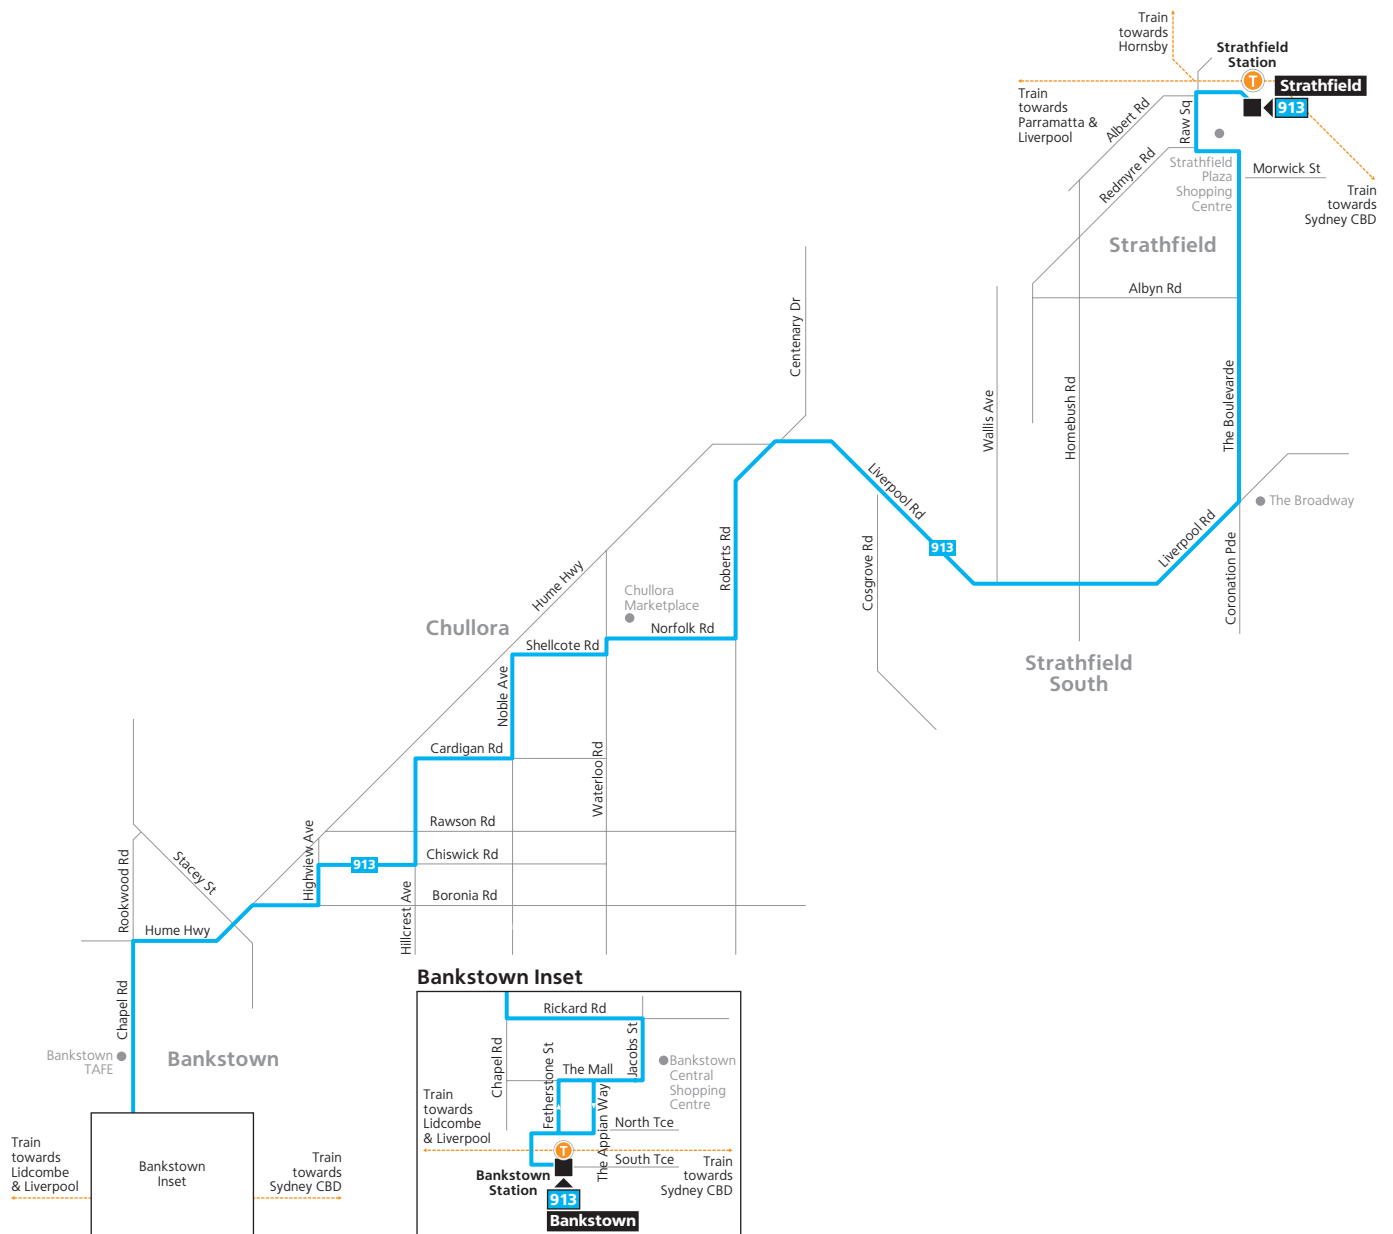

Route 913

1. **Legend**
2. Bus route
   - 913 Bus route number
   - Bus route start/finish
   - T Train line/station

Diagrammatic Map
Not to Scale