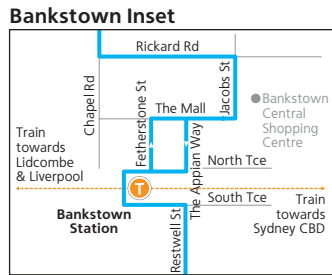

Route M91

1. **Legend**
2. Bus route
   - Bus route start/finish
   - M91 Bus route number
   - Ⓡ Train line/station

⬆ Diagrammatic Map
North
Not to Scale