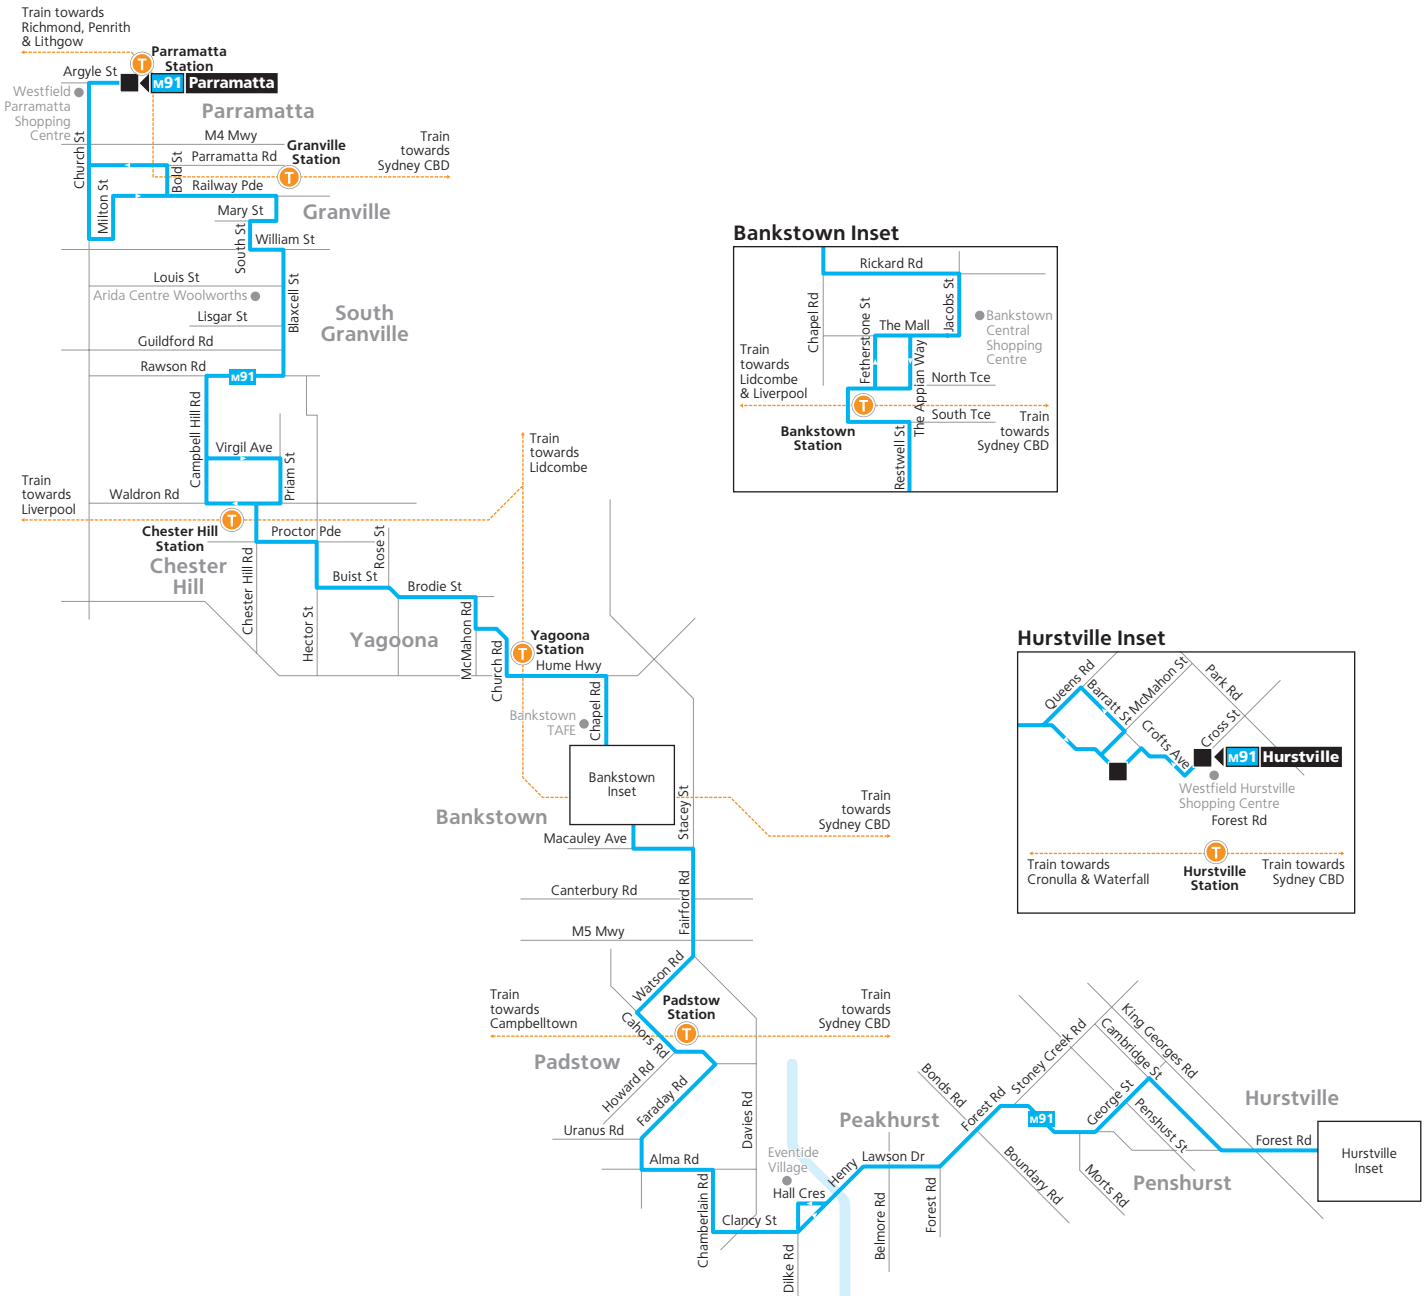

Route M91

1. **Legend**
2. Bus route
   - Bus route start/finish
   - M91 Bus route number
   - Ⓡ Train line/station

⬆ Diagrammatic Map
North
Not to Scale