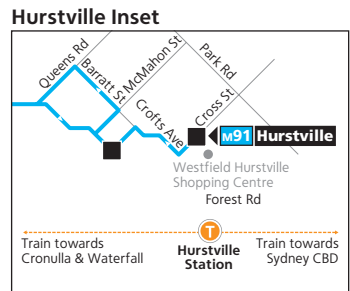

Route M91

1. **Legend**
2. Bus route
   - Bus route start/finish
   - M91 Bus route number
   - Ⓡ Train line/station

⬆ Diagrammatic Map
North
Not to Scale