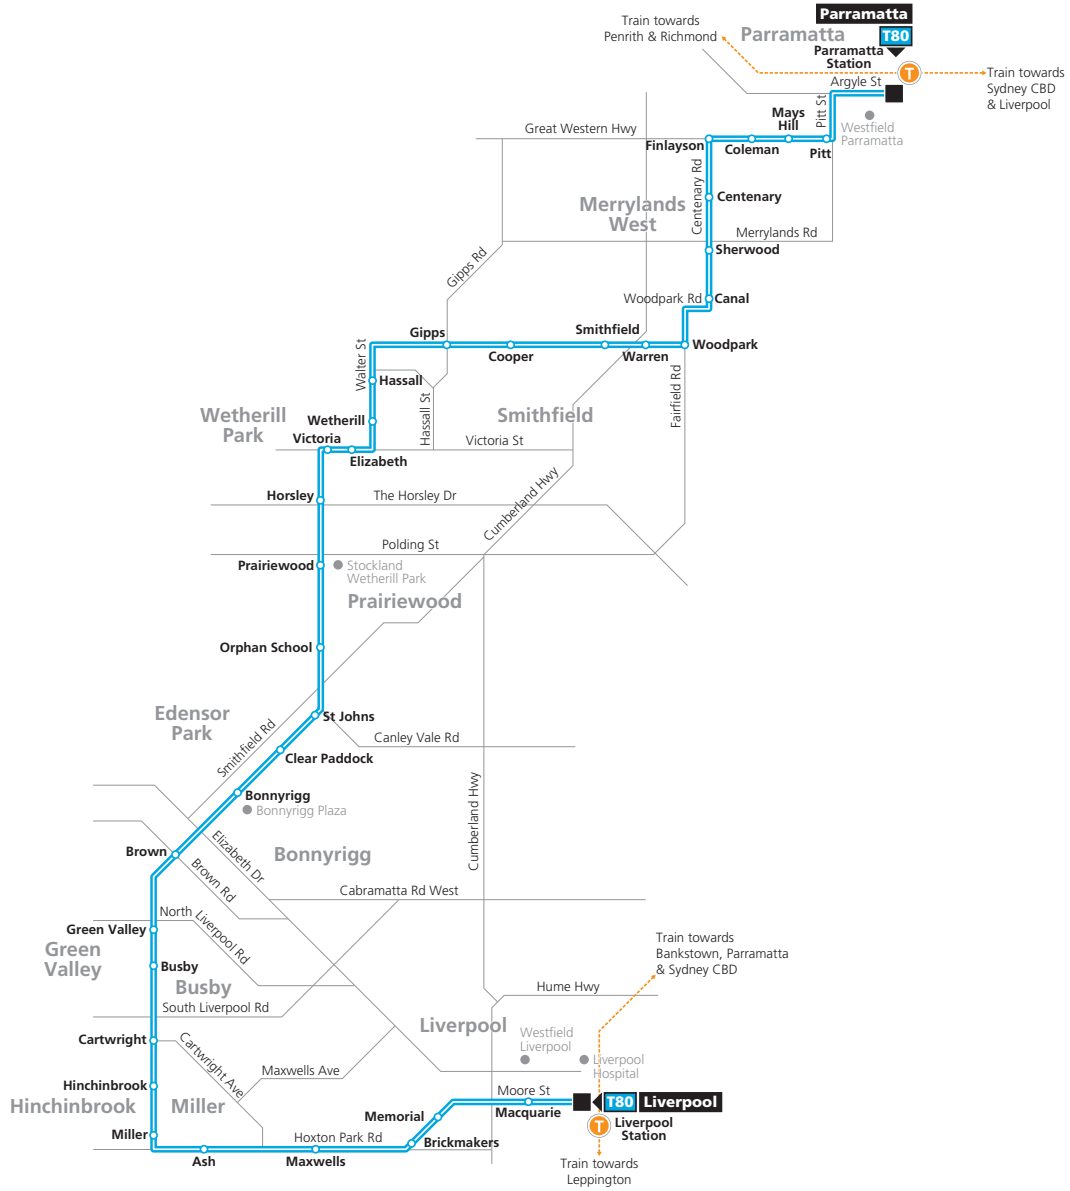

Route T80

Legend

- Bus route
- Bus route number
- Bus route start/finish
- Train line/station
- T-way Station