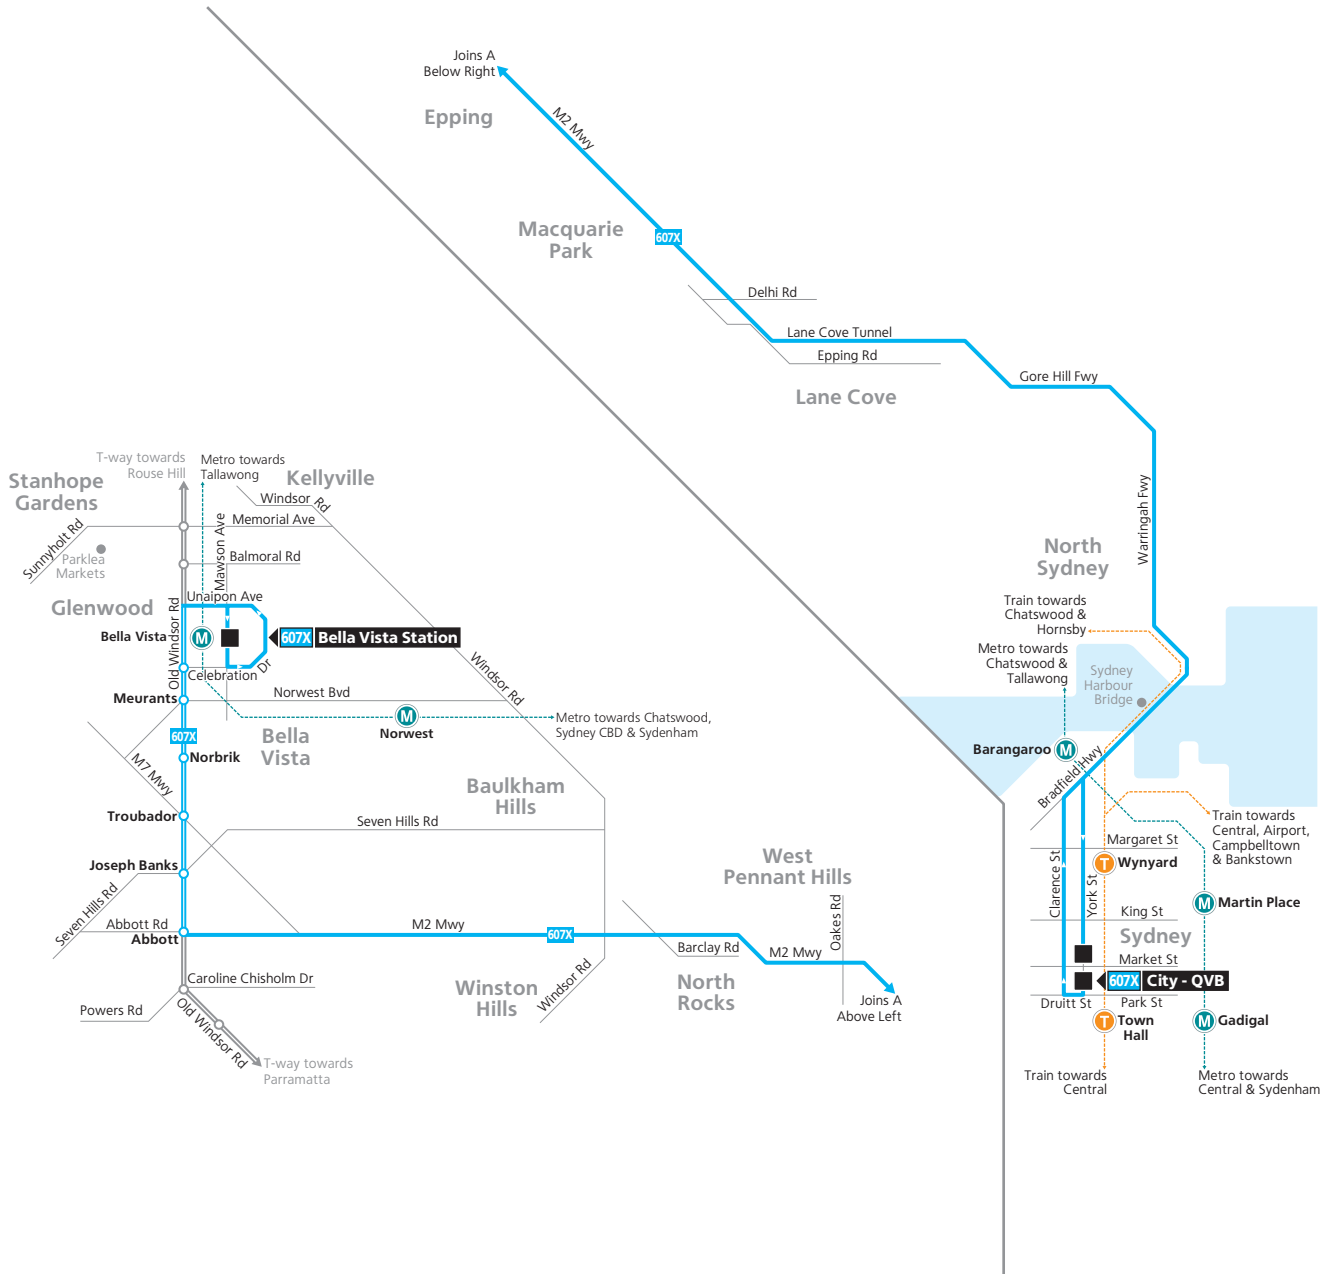

Route 607X

Legend

- Bus route
- 607X Bus route number
- Bus route start/finish
- M Metro line/station
- T Train line/station
- T-way/stop

Diagrammatic Map
Not to Scale