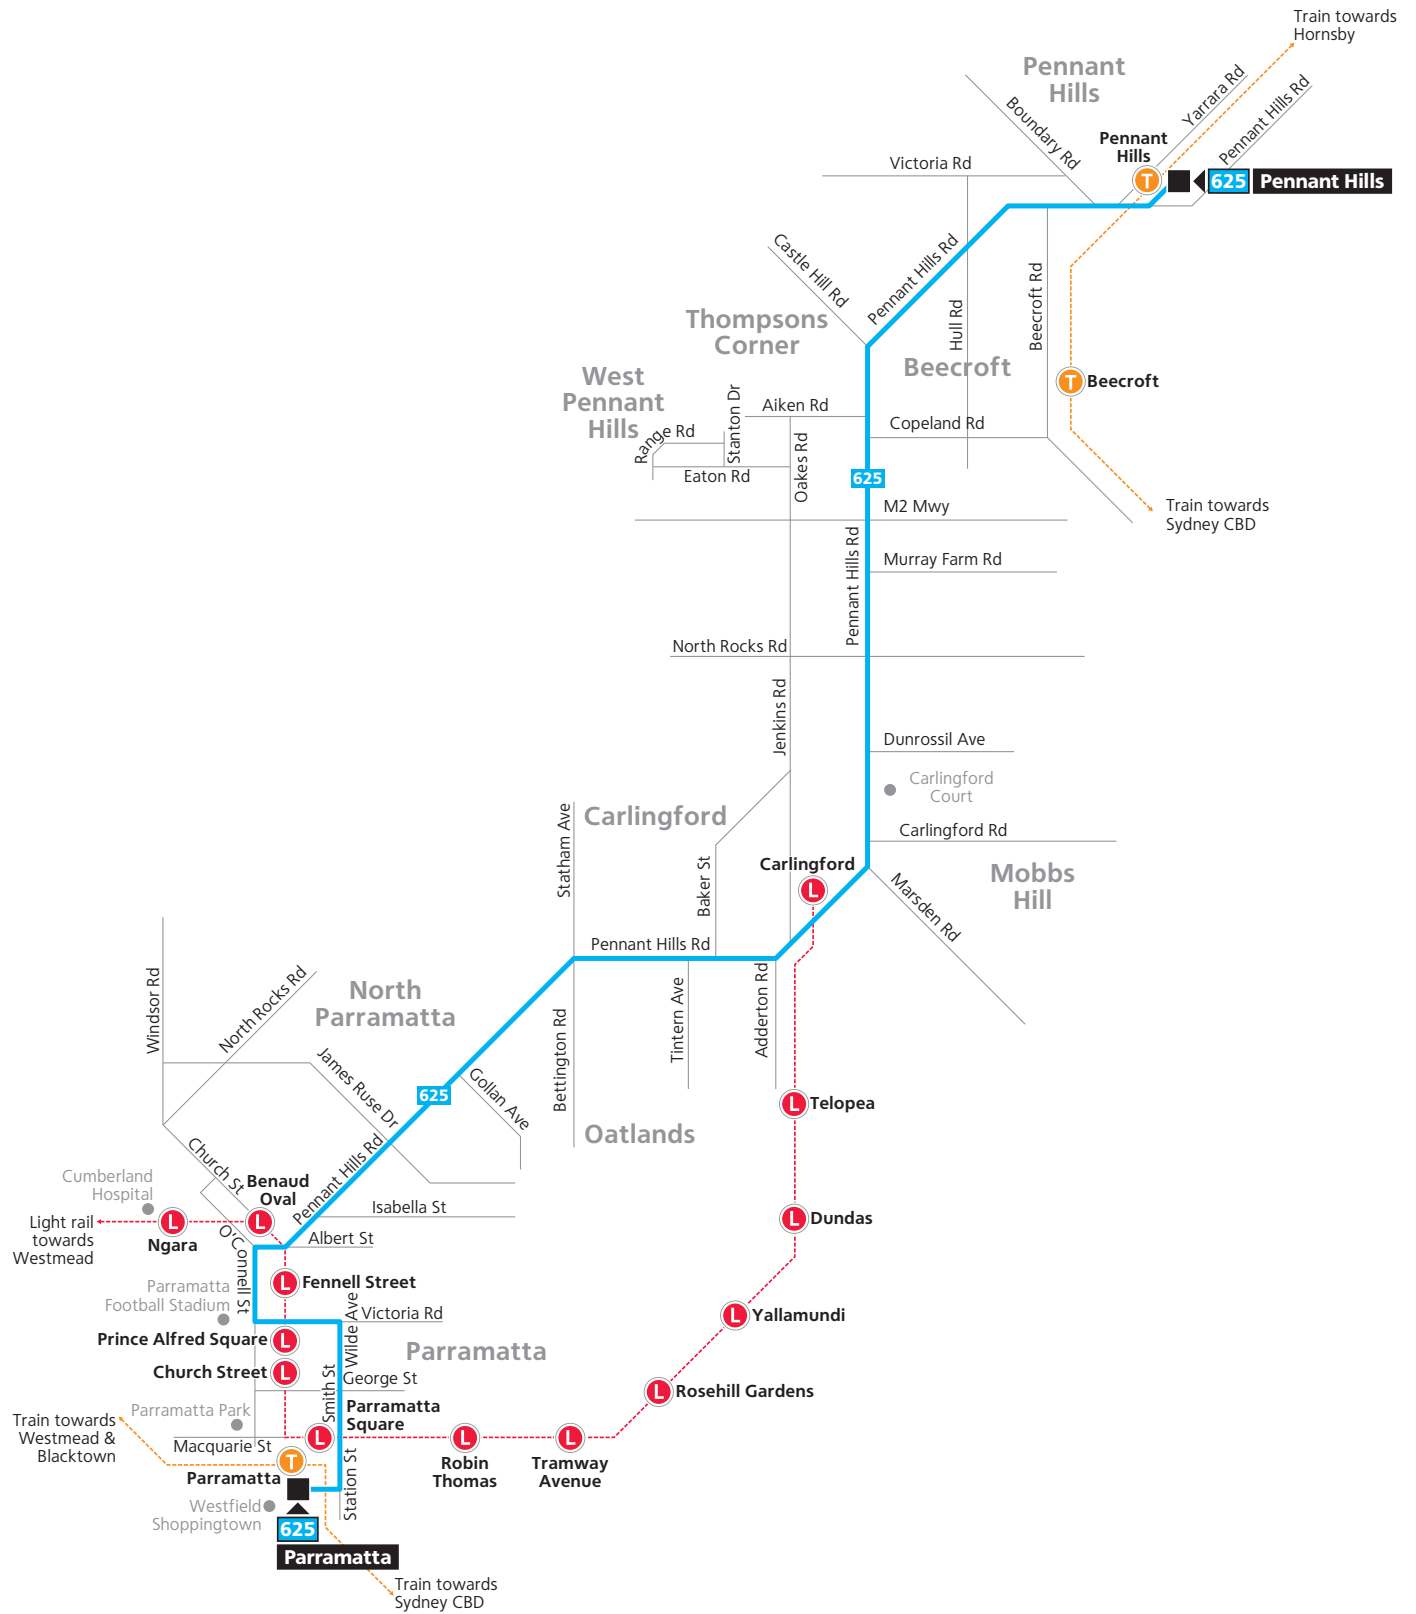

Route 625

1. **Legend**
2. Bus route
   - 625 Bus route number
   - 625 Bus route start/finish
   - Train line/station
   - Light rail line/stop

Diagrammatic Map
Not to Scale

transportnsw.info