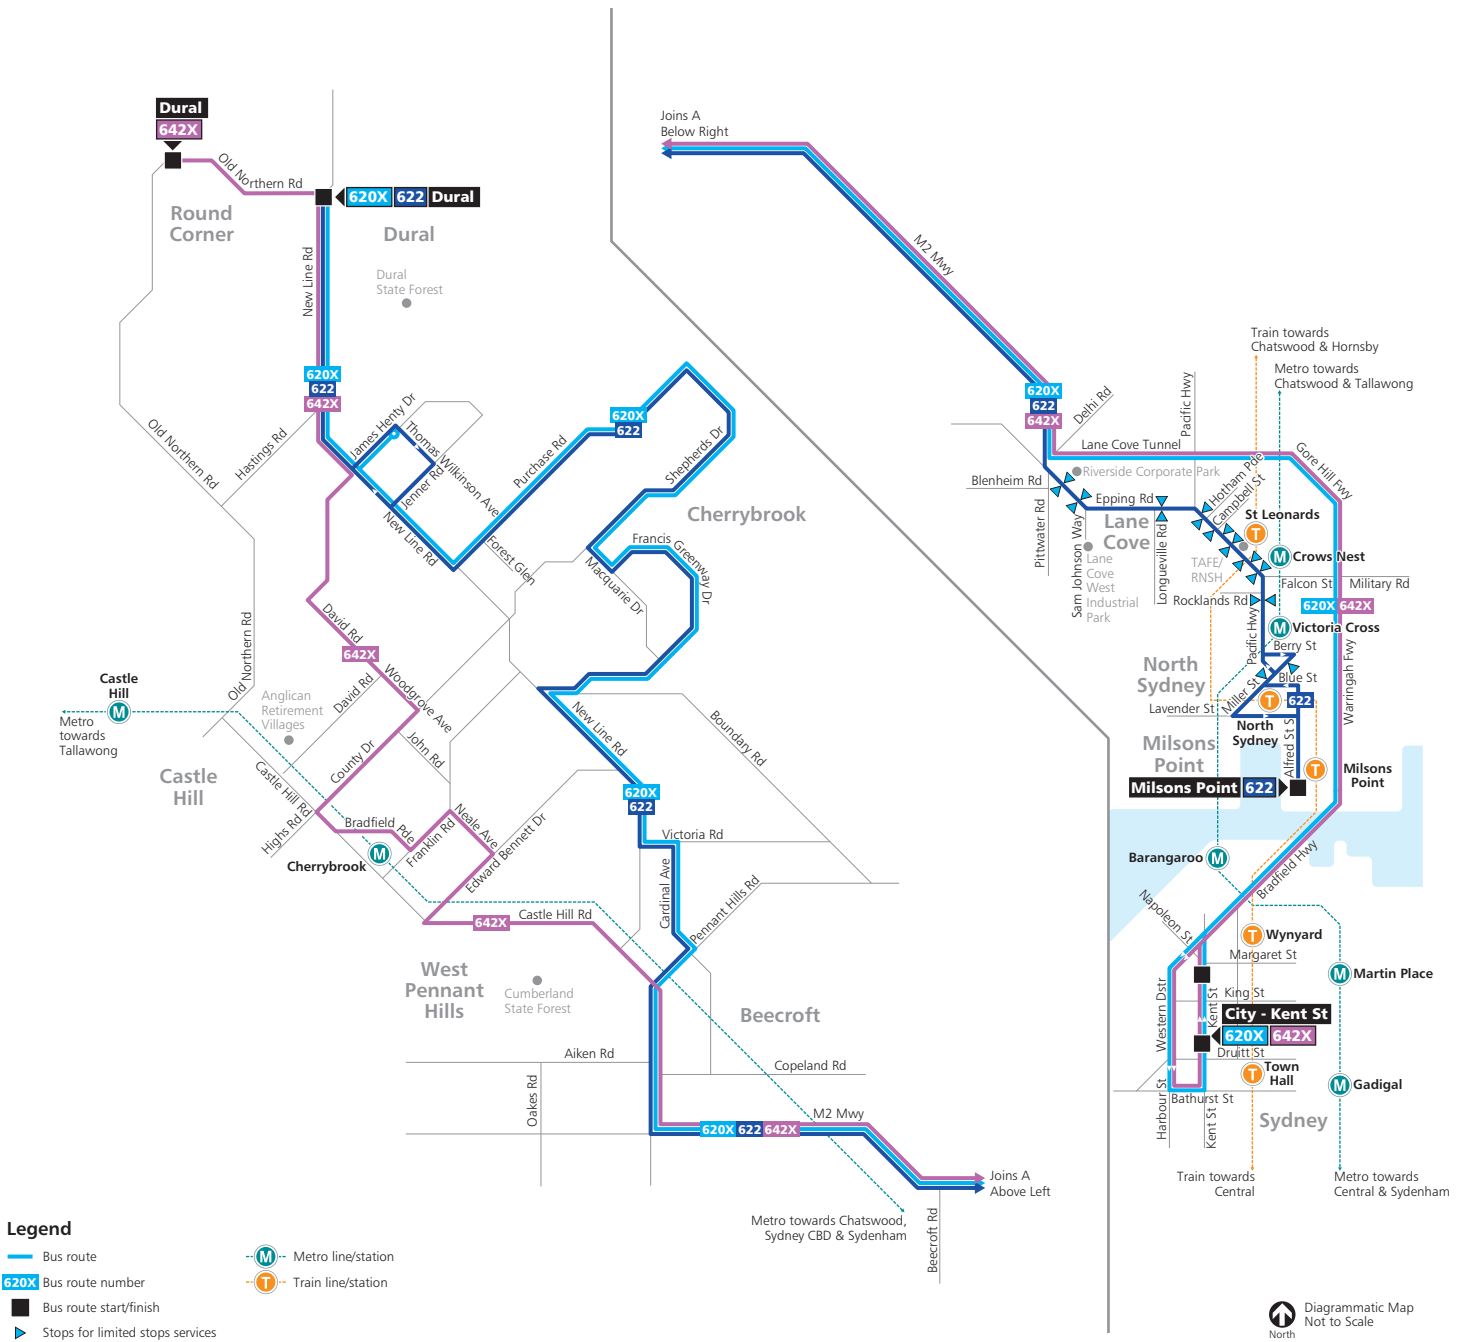

Routes 620X, 622, 642X

Route 622 to Milsons Point

Picks up and sets down passengers at all stops to Pennant Hills Road & Aiken Road, then only at Riverside Corporate Park (Epping Road), Lane Cove West Industrial Park (Sam Johnson Way), Lane Cove (Epping Road & Longueville Road), Pacific Highway & Hotham Parade, Pacific Highway & Campbell Street, Gore Hill TAFE/RNSH, St Leonards (Pacific Highway), Crows Nest Station, North Sydney Girls HS, North Sydney (Miller Street & Pacific Highway) and Milsons Point (Alfred Street South).

Route 622 to Dural

Picks up and sets down passengers only at Milsons Point (Alfred Street South), North Sydney (Miller Street & Pacific Highway), North Sydney Girls HS, Crows Nest Station, St Leonards (Pacific Highway), Gore Hill TAFE/RNSH, Pacific Highway & Campbell Street, Pacific Highway & Hotham Parade, Lane Cove (Epping Road & Longueville Road), Lane Cove West Industrial Park (Sam Johnson Way), Riverside Corporate Park (Epping Road), Pennant Hills Road & Aiken Road, then at all stops.