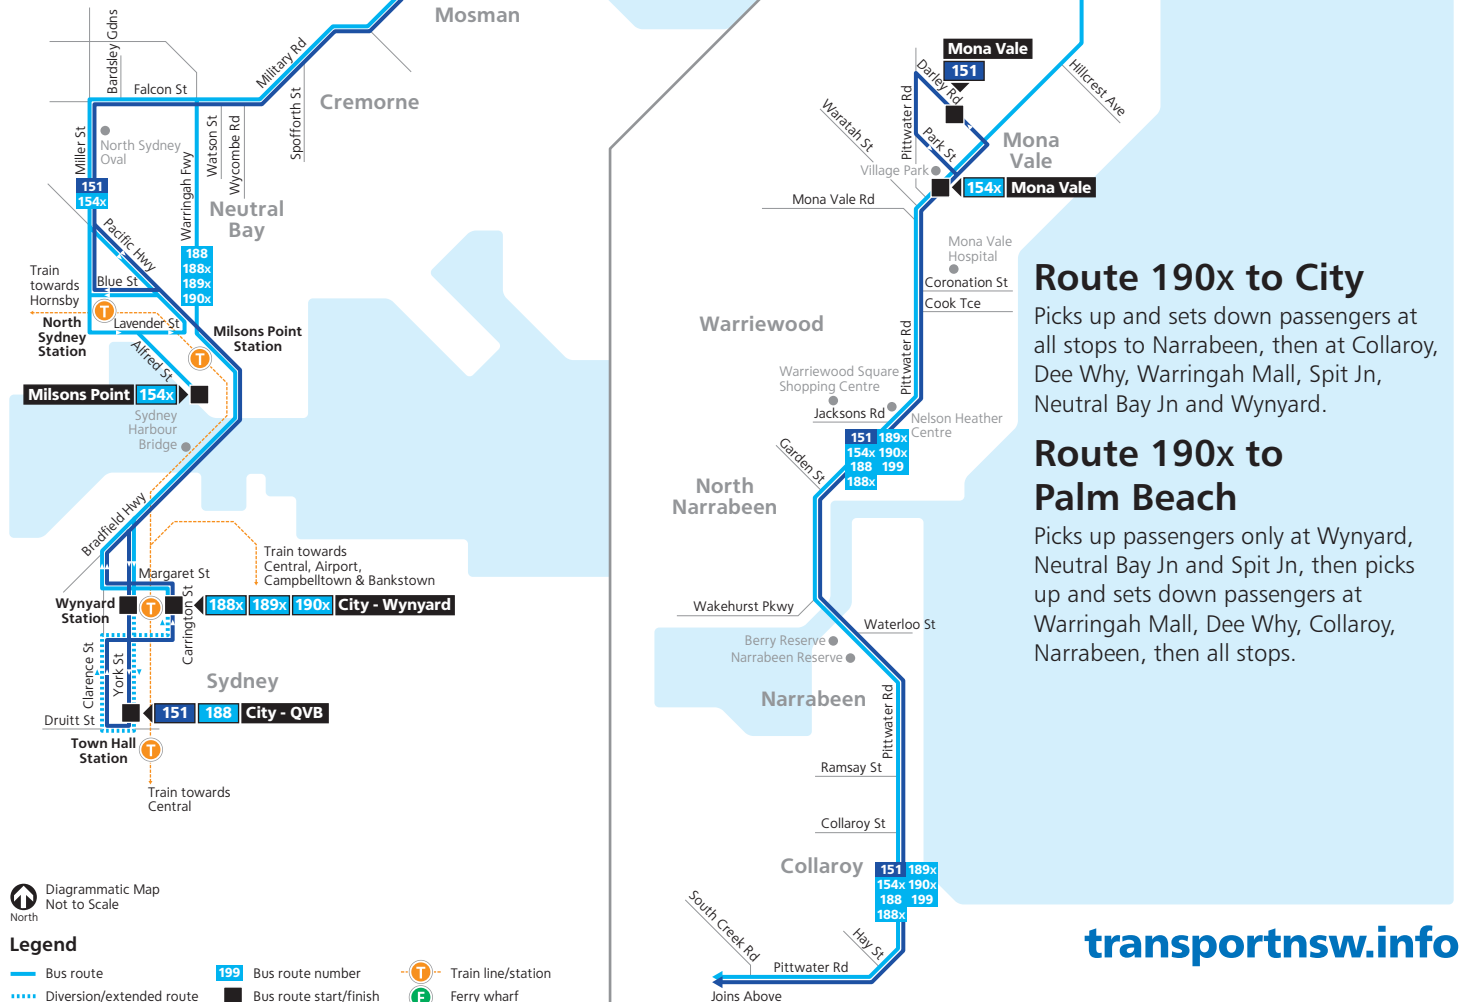

Routes 151, 154x, 188, 188x, 189x, 190x, 199

Route 154x to Milsons Point

Picks up and sets down passengers at Mona Vale, Pittwater Park, Narrabeen, Collaroy, Dee Why, Warringah Mall, Kenneth Rd Manly Vale, Spit Jn and Neutral Bay Jn, then all stops.

Route 154x to Mona Vale

Picks up passengers only at all stops to Neutral Bay Jn, then Spit Jn, then picks up and sets down passengers at Kenneth Rd Manly Vale, Warringah Mall, Dee Why, Collaroy, Narrabeen, Pittwater Park and Mona Vale.

Routes 188x and 189x to City

Picks up and sets down passengers at all stops to Narrabeen, then Neutral Bay Jn and Wynyard.

Routes 188x and 189x to Avalon

Picks up passengers only at Wynyard and Neutral Bay Jn, then picks up and sets down passengers at Narrabeen, then all stops.