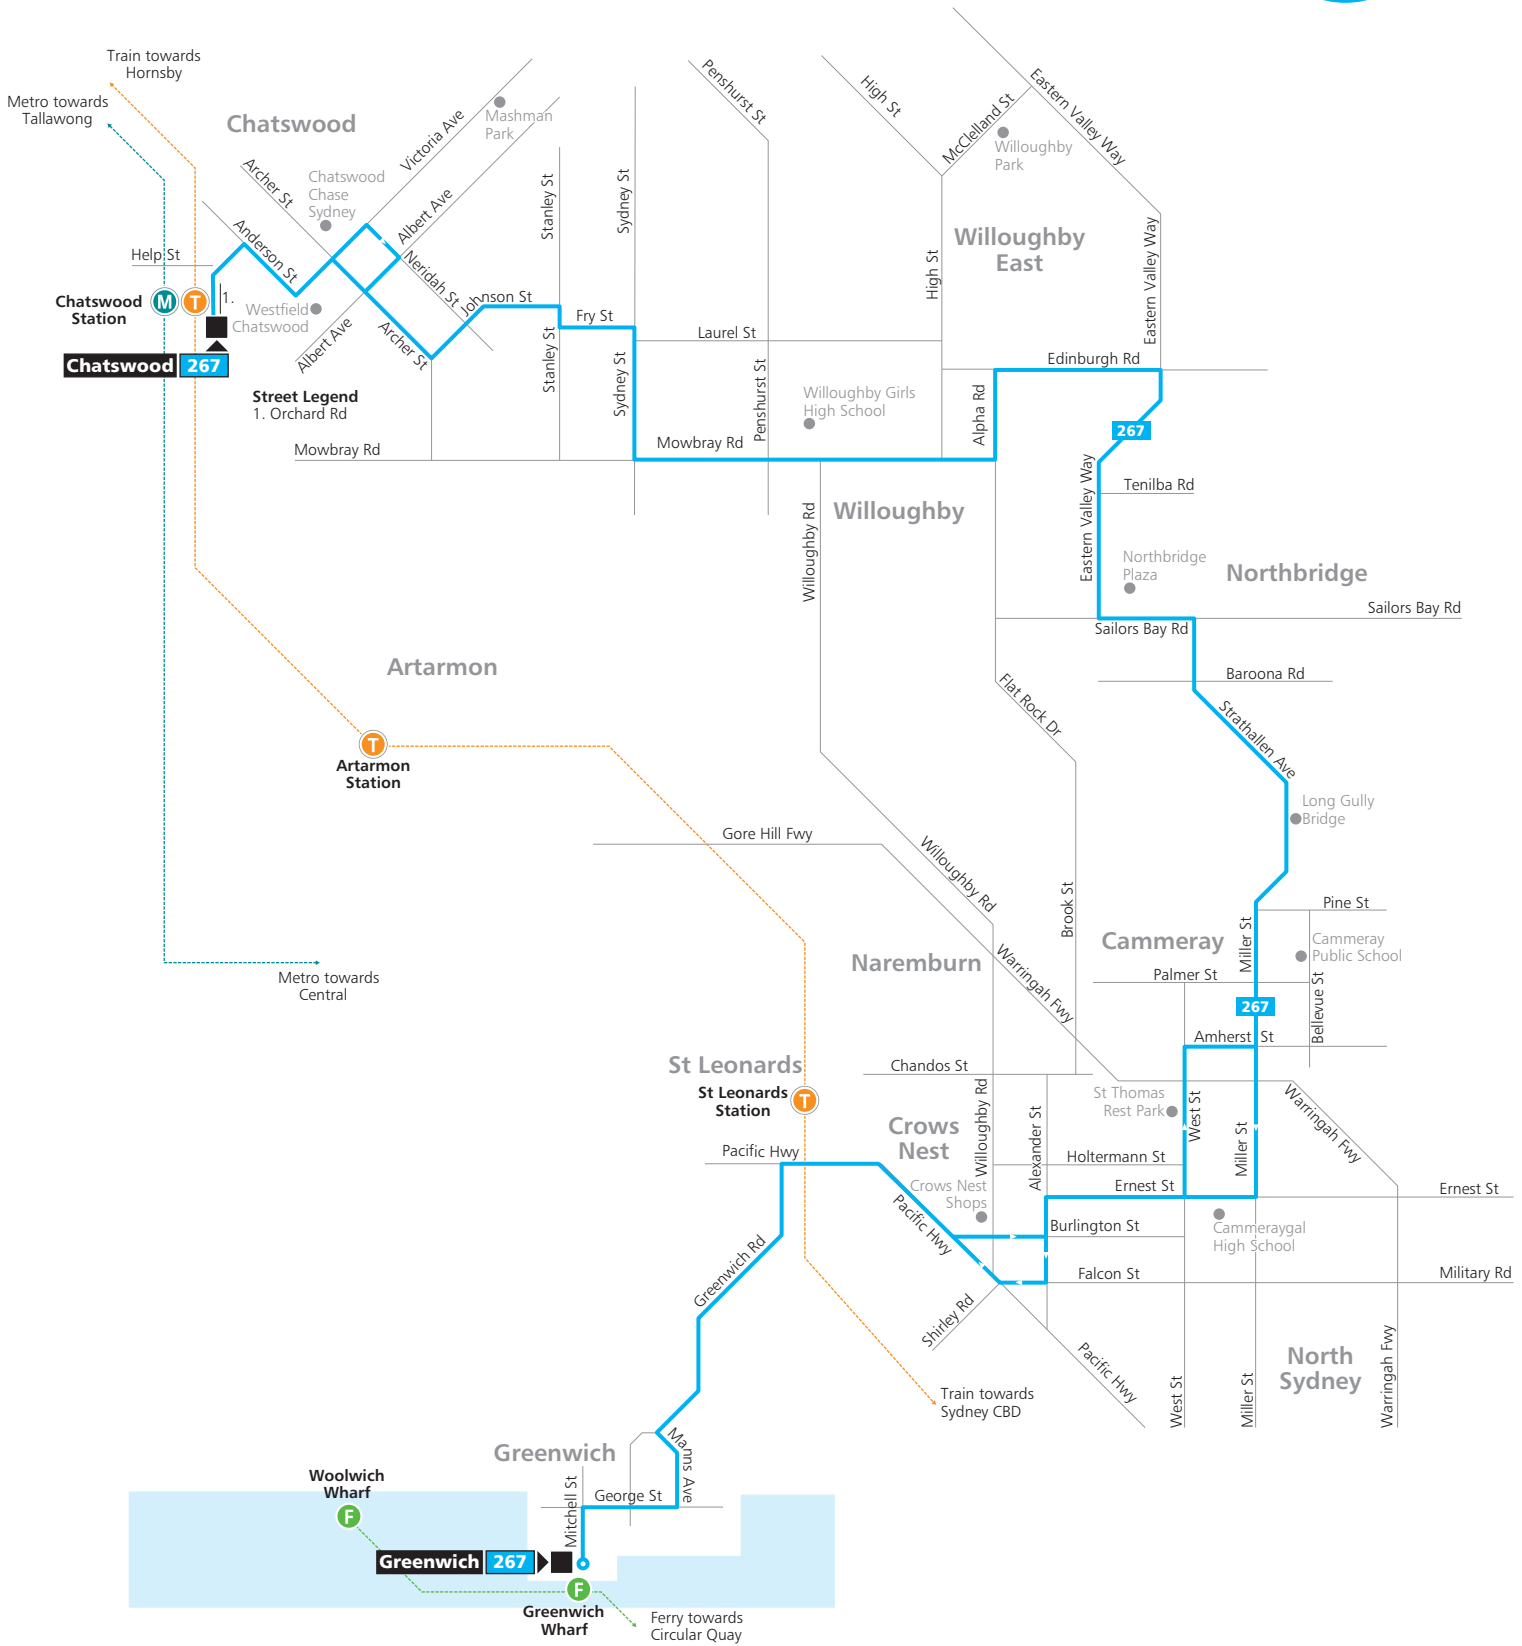

Route 267

Legend

- Bus route
- 267 Bus route number
- Bus route start/finish
- Train line/station
- Metro line/station
- Ferry wharf

Diagrammatic Map
Not to Scale