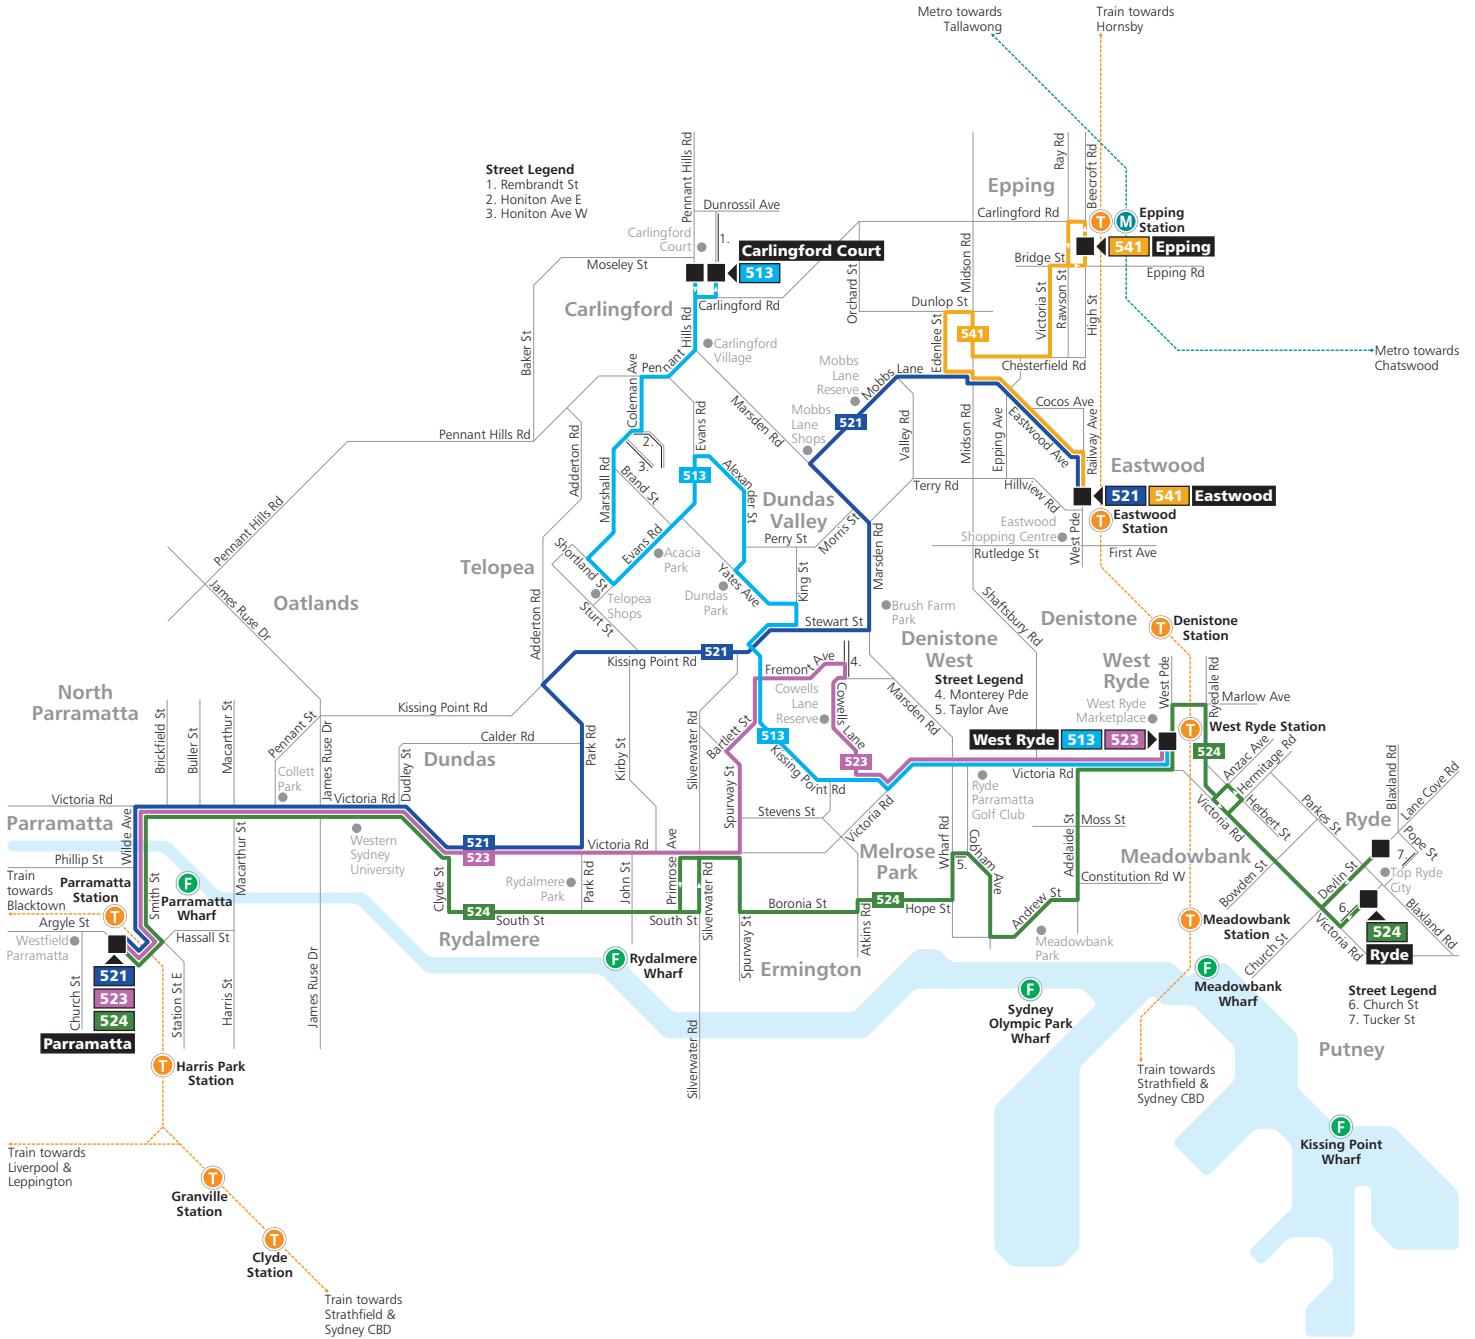

Routes 513, 521, 523, 524, 541

Legend

- Bus route
- 513 Bus route number
- Bus route start/finish
- Metro line/station
- Train line/station
- Ferry wharf

Diagrammatic Map
North
Not to Scale