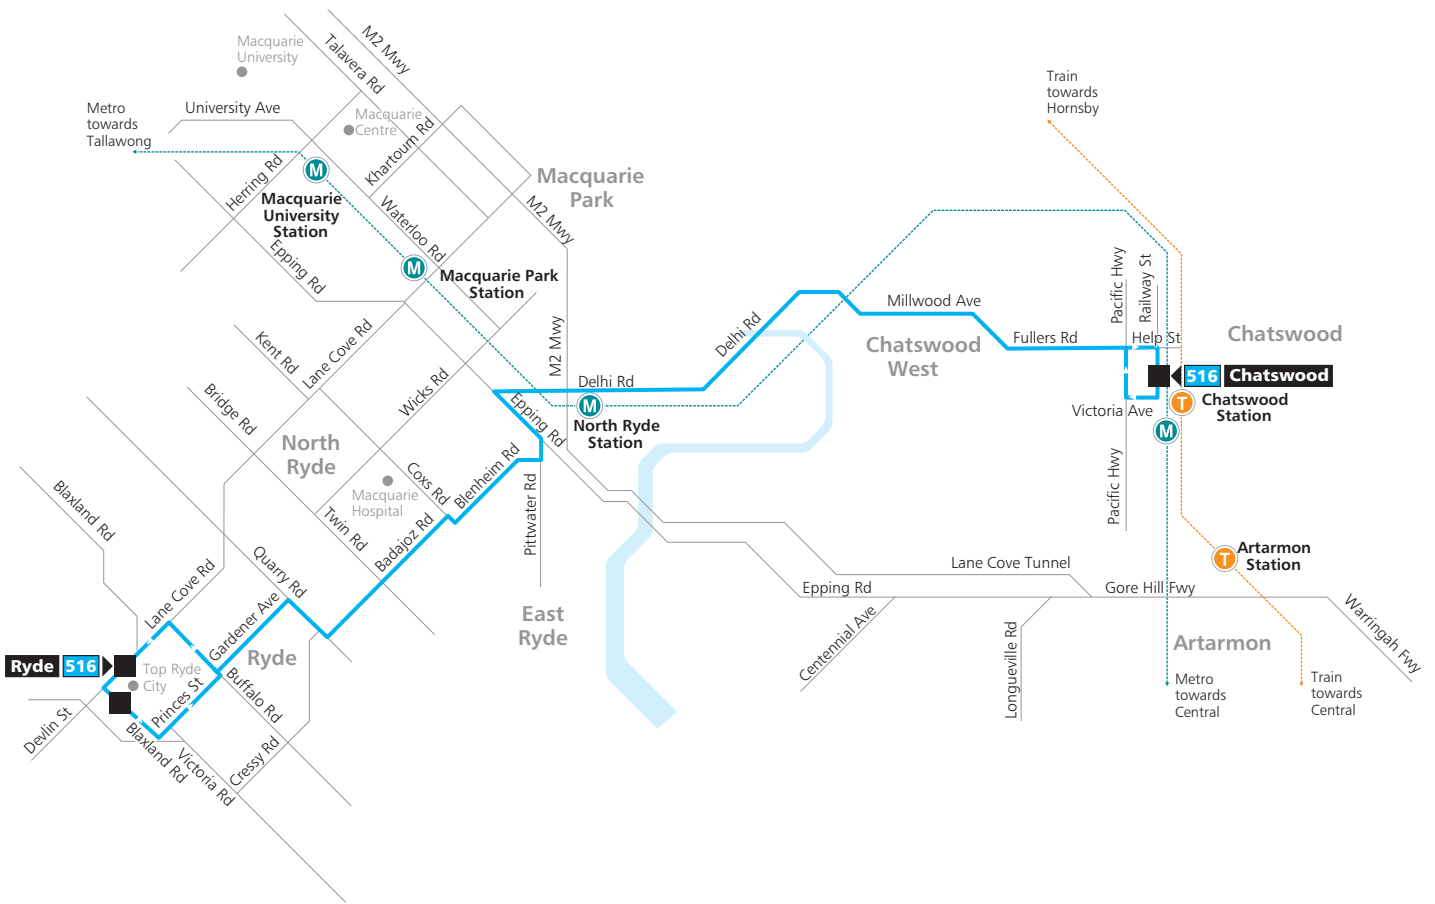

Saturday

Top Ryde City Shopping Centre, Blaxland Rd, Ryde	21:33	22:33
Gardener Av near Quarry Rd, Ryde	21:37	22:37
Badajoz Rd at Coxs Rd, North Ryde	21:40	22:40
Delhi Rd opp North Ryde Station, North Ryde	21:44	22:44
Delhi Rd at Riverside Dr, Chatswood West	21:46	22:46
Chatswood Station	21:54	22:54

Sunday & Public Holidays

Top Ryde City Shopping Centre, Blaxland Rd, Ryde	07:42	08:42	09:12	09:42	10:12	10:42	11:12	11:42	12:12
Gardener Av near Quarry Rd, Ryde	07:46	08:46	09:16	09:46	10:16	10:46	11:16	11:46	12:16
Badajoz Rd at Coxs Rd, North Ryde	07:50	08:51	09:21	09:51	10:21	10:51	11:21	11:51	12:21
Delhi Rd opp North Ryde Station, North Ryde	07:55	08:57	09:27	09:57	10:27	10:57	11:27	11:57	12:27
Delhi Rd at Riverside Dr, Chatswood West	07:57	09:00	09:30	10:00	10:30	11:00	11:30	12:00	12:30
Chatswood Station	08:05	09:10	09:40	10:10	10:40	11:10	11:40	12:10	12:40

Sunday & Public Holidays

Top Ryde City Shopping Centre, Blaxland Rd, Ryde	12:42	13:12	13:42	14:12	14:42	15:12	15:42	16:12	16:42
Gardener Av near Quarry Rd, Ryde	12:46	13:16	13:46	14:16	14:46	15:16	15:46	16:16	16:46
Badajoz Rd at Coxs Rd, North Ryde	12:51	13:21	13:51	14:21	14:51	15:21	15:51	16:21	16:51
Delhi Rd opp North Ryde Station, North Ryde	12:57	13:27	13:57	14:27	14:57	15:27	15:57	16:27	16:57
Delhi Rd at Riverside Dr, Chatswood West	13:00	13:30	14:00	14:30	15:00	15:30	16:00	16:30	17:00
Chatswood Station	13:10	13:40	14:10	14:40	15:10	15:40	16:10	16:40	17:10

Route 516

Legend

- Bus route
- 516 Bus route number
- 516 Bus route start/finish
- M Metro line/station
- T Train line/station

Diagrammatic Map
Not to Scale