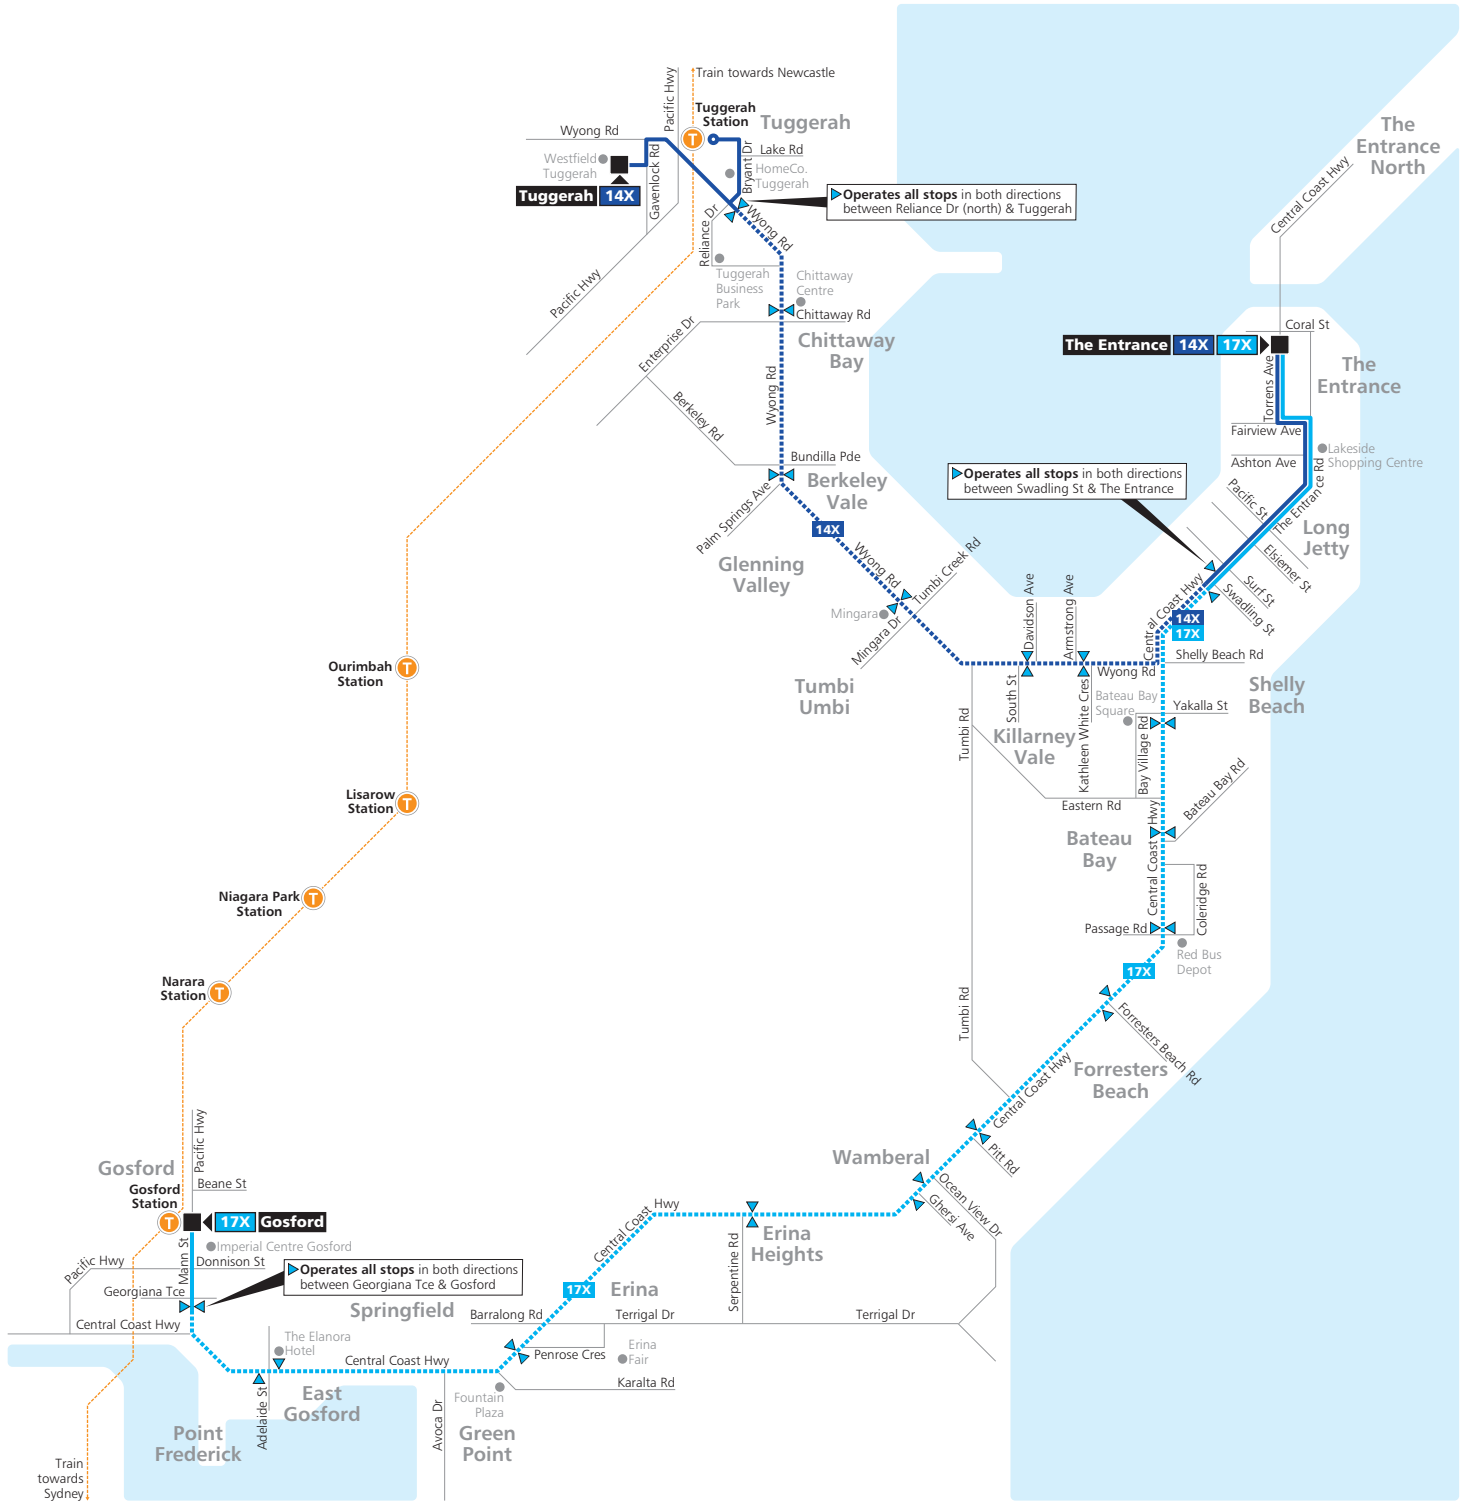

Routes 14X, 17X

1. **Legend**
2. Bus route
   - - - Bus route express
   - 17X Bus route number
   - Bus route start/finish
   - Stops for express services
   - T Train line/station

Diagrammatic Map
Not to Scale