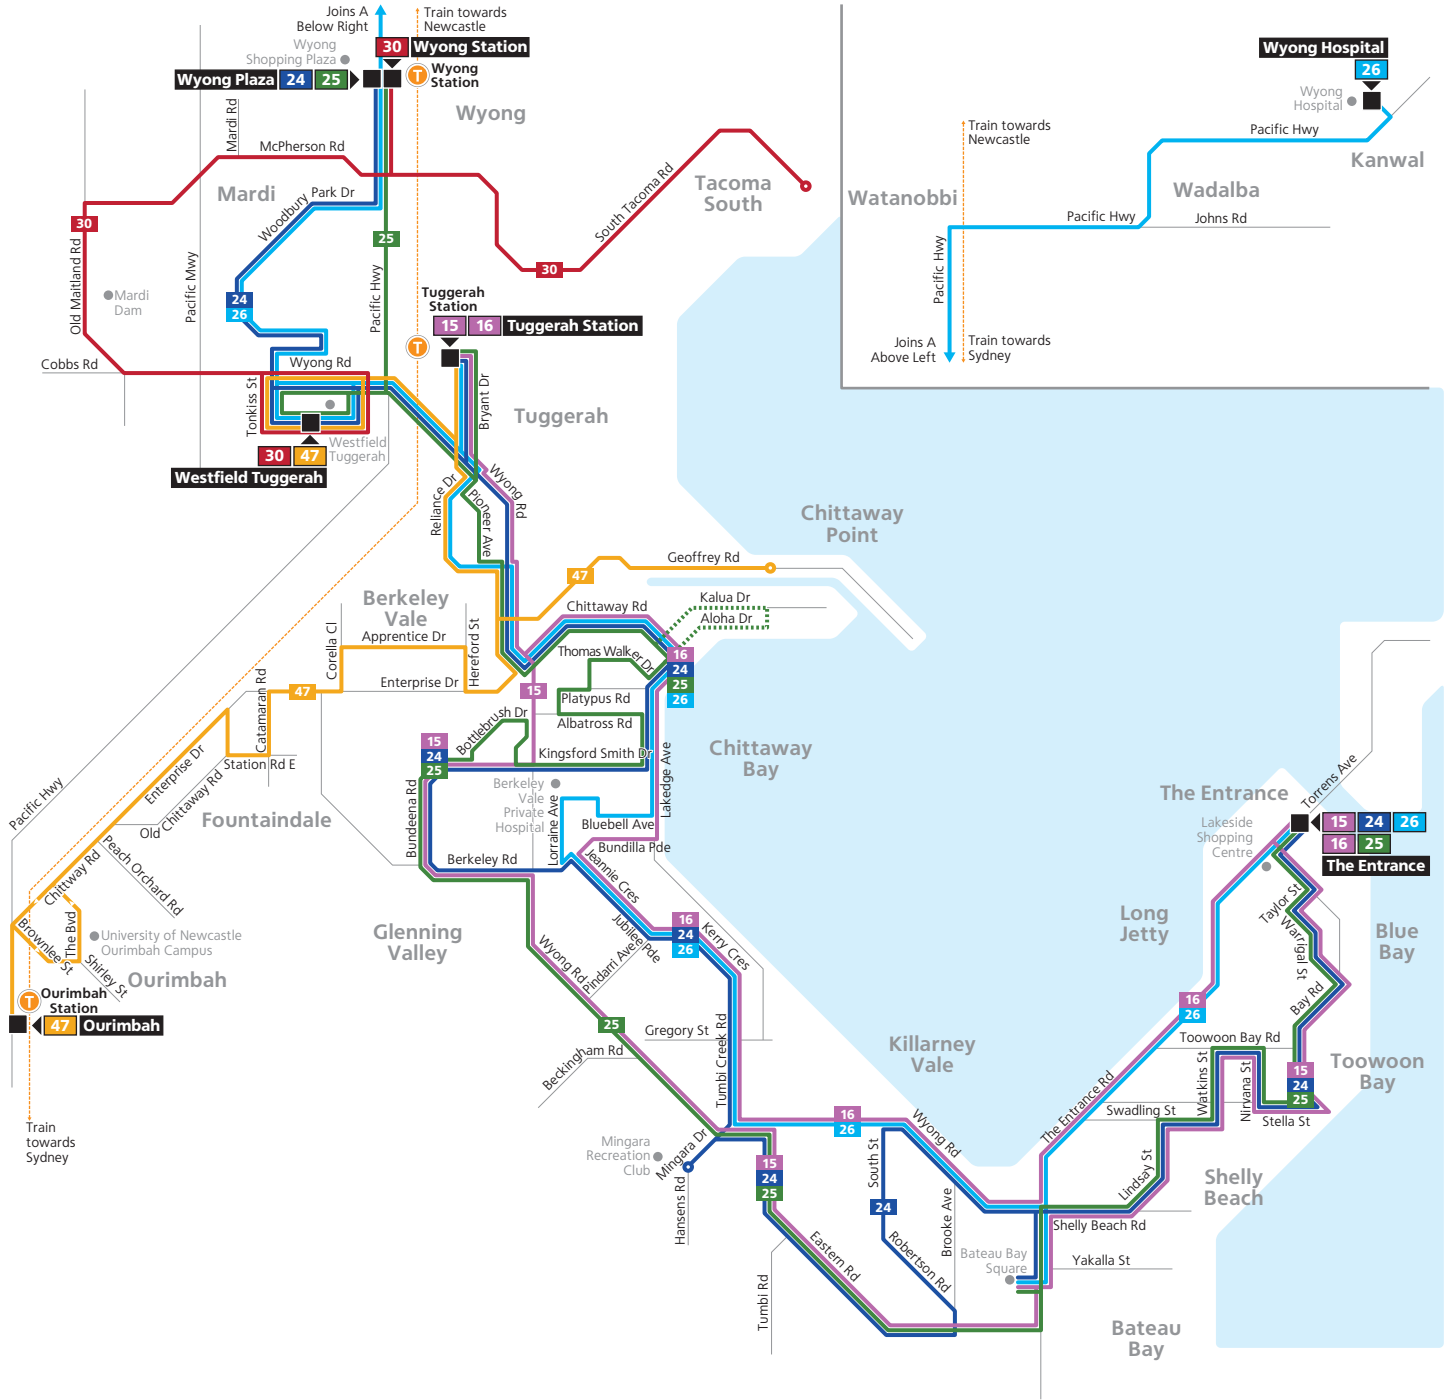

Saturday									
Torrens Ave after Coral St, The Entrance	06:05	07:09	08:05	08:25	09:25	10:20	11:25	12:25	13:25
The Entrance Rd after Denning St, The Entrance	06:07	07:11	08:07	08:27	09:27	10:22	11:27	12:27	13:27
Bay Rd at Toowoan Bay Rd, Blue Bay	06:12	07:16	08:12	08:32	09:32	10:27	11:32	12:32	13:32
Lindsay St at Oaks Ave, Long Jetty	06:19	07:23	08:19	08:39	09:39	10:34	11:39	12:39	13:39
TLSC The Entrance Campus, Central Coast Hwy, Shelly Beach	06:24	07:28	08:24	08:44	09:44	10:39	11:44	12:44	13:44
Bateau Bay Square, Access Rd, Bay Village Rd, Bateau Bay	06:25	07:29	08:25	08:45	09:45	10:40	11:45	12:45	13:45
Eastern Rd at Sherry St, Bateau Bay	06:30	07:34	08:30	08:50	09:50	10:45	11:50	12:50	13:50
Wyong Rd after Beckingham Rd, Berkeley Vale	06:35	07:39	08:35	08:55	09:55	10:50	11:55	12:55	13:55
Bundeena Rd opp Bomaderry Cres, Glenning Valley	06:39	07:43	08:39	08:59	09:59	10:54	11:59	12:59	13:59
Bottlebrush Dr at Torrellia Way, Glenning Valley	06:42	07:46	08:42	09:02	10:02	10:57	12:02	13:02	14:02
Lakedge Ave after Black Swan St, Berkeley Vale	06:46	07:50	08:46	09:06	10:06	11:01	12:06	13:06	14:06
Platypus Rd at Albatross Rd, Berkeley Vale	06:47	07:51	08:47	09:07	10:07	11:02	12:07	13:07	14:07
Chittaway Rd after James Watt Dr, Chittaway Bay	06:52	07:56	08:52	09:12	10:12	11:07	12:12	13:12	14:12
Wyong Rd after Enterprise Dr, Berkeley Vale	06:53	07:57	08:53	09:13	10:13	11:08	12:13	13:13	14:13
Geoffrey Rd opp Henry St, Chittaway Point	–	–	–	09:19	–	11:13	–	13:19	–
3 Pioneer Ave, Tuggerah	06:56	08:00	08:56	09:23	10:16	11:18	12:16	13:24	14:16
Tuggerah Station	06:59	08:03	08:59	09:26	10:19	11:21	12:19	13:26	14:19
Westfield Tuggerah	07:04	08:09	09:05	09:32	10:25	11:27	12:25	13:32	14:25
Tuggerah Station	07:07	08:12	09:08	09:35	10:28	11:30	12:28	13:35	14:28
Wyong Station	07:12	08:17	09:13	09:40	10:33	11:35	12:33	13:40	14:33

# Routes 15, 16, 24, 25, 26, 30, 47