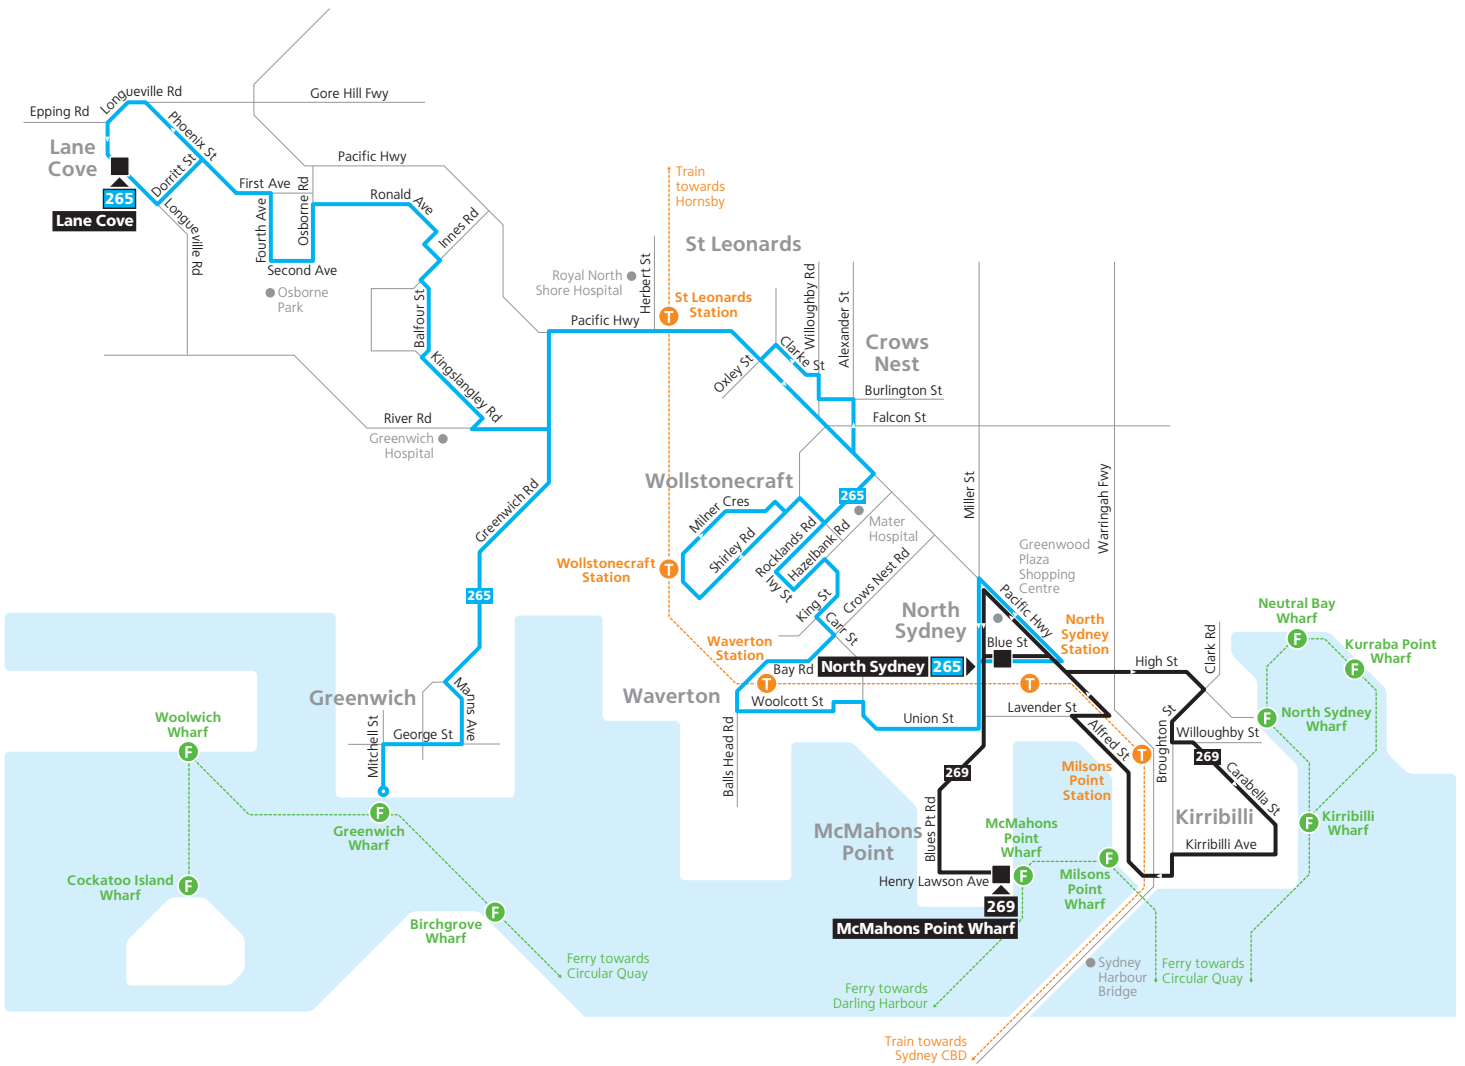

Routes 265, 269

Legend

- Bus route
- Bus route start/finish
- F Ferry route/wharf
- 265 Bus route number
- T Train line/station

Diagrammatic Map
Not to Scale