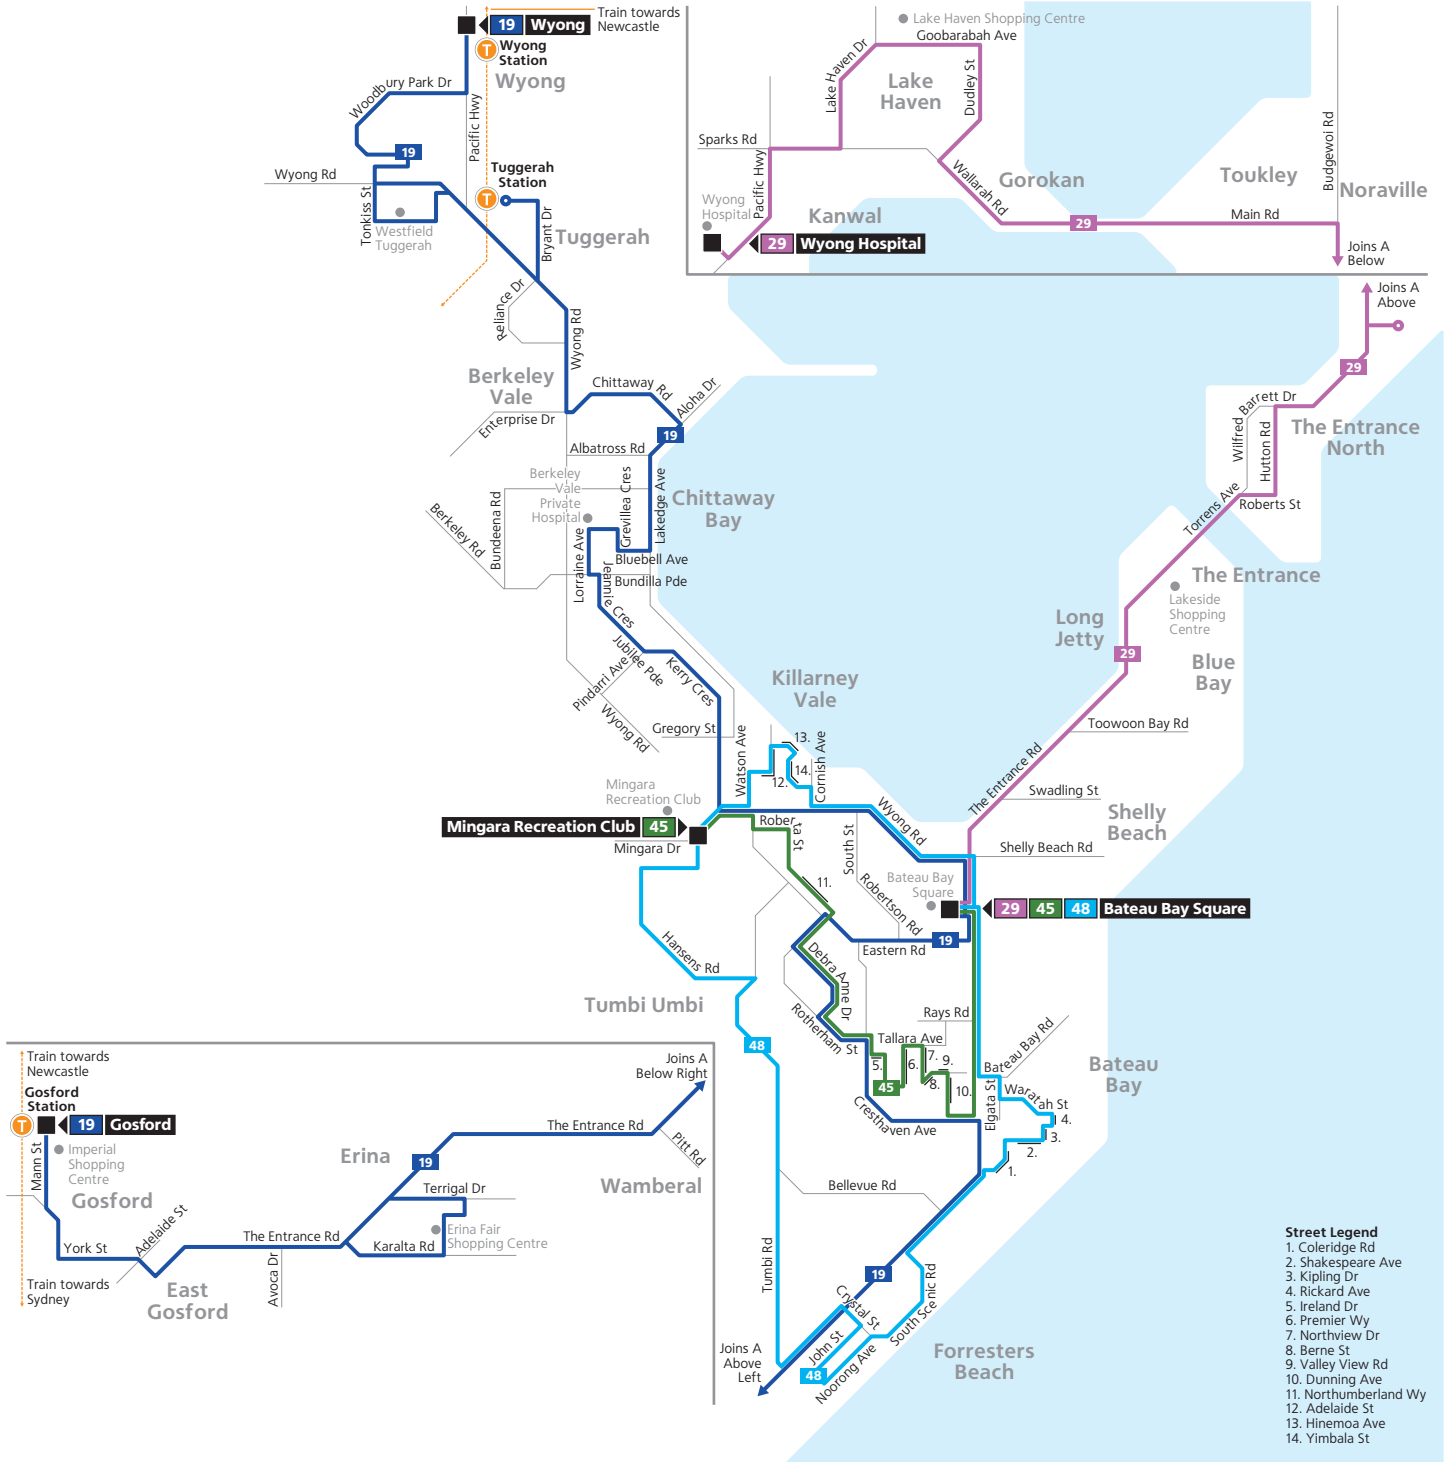

Routes 19, 29, 45, 48

Legend

- Bus route
- 48 Bus route number
- Bus route start/finish
- Ⓣ Train line/station

Ⓣ Diagrammatic Map
North Not to Scale