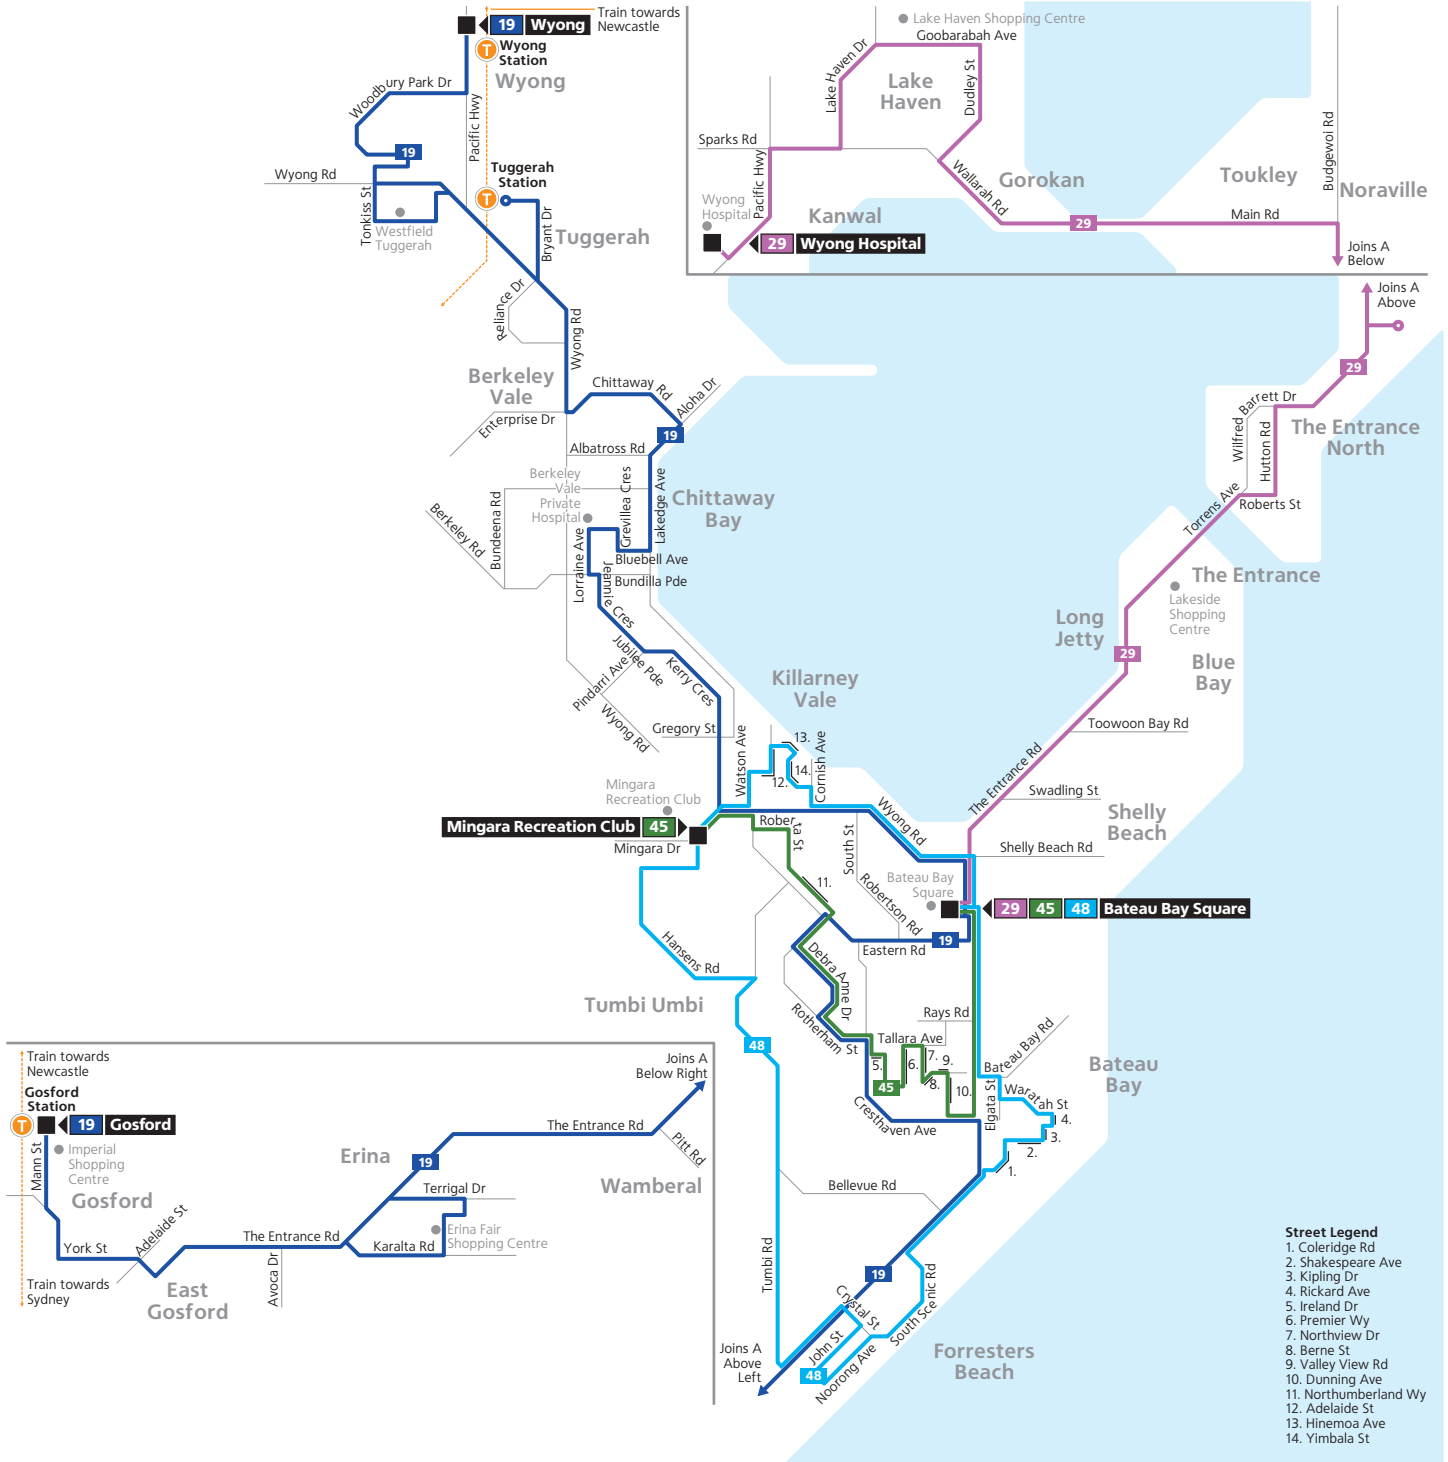

Routes 19, 29, 45, 48

Legend

- Bus route
- 48 Bus route number
- Bus route start/finish
- Ⓣ Train line/station

Diagrammatic Map
Not to Scale