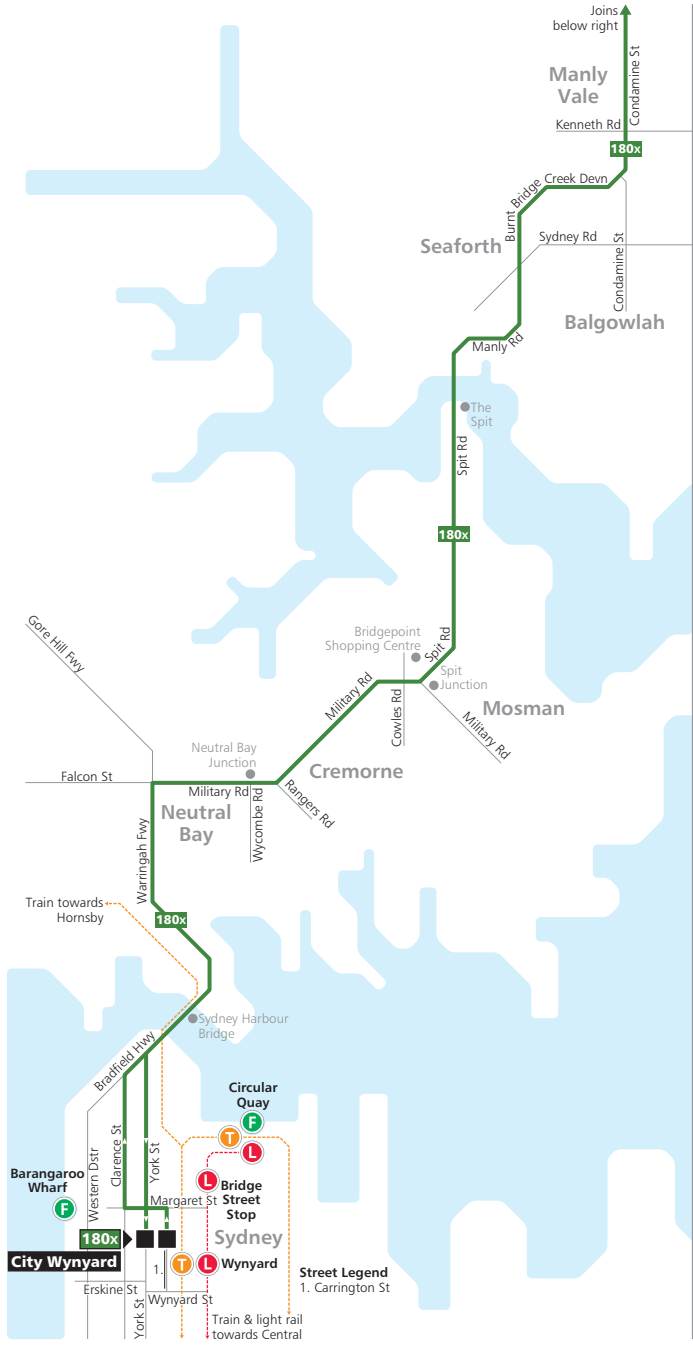

Saturday										
RSL ANZAC Village, Lakeshore Dr, Narrabeen	19:34	20:04	20:34	21:04	21:34	22:04	22:34	23:04		
South Creek Rd opp Toronto Ave, Wheeler Heights	19:38	20:08	20:38	21:08	21:38	22:08	22:38	23:08		
Alfred St at Alamein Ave, Narrabeena	19:43	20:13	20:43	21:13	21:43	22:13	22:43	23:13		
Dee Why Shops, Pittwater Rd, Dee Why	19:47	20:17	20:47	21:17	21:47	22:17	22:47	23:17		
Pittwater Rd after Chard Rd, Brookvale	19:52	20:22	20:52	21:22	21:52	22:22	22:52	23:22		
Warringah Mall, Green St, Brookvale	19:55	20:25	20:55	21:25	21:55	22:25	22:55	23:25		

Routes 178, 179, 180, 180x

- Legend**
- Bus route
 - 178 Bus route number
 - Bus route start/finish
 - T Train line/station
 - F Ferry wharf
 - L Light rail line/stop

Route 180x to City Wynyard

Picks up and sets down passengers at all stops to Dee Why B-Line, then Warringah Mall, Kenneth Road Manly Vale, Spit Junction, Neutral Bay Junction, and Wynyard.