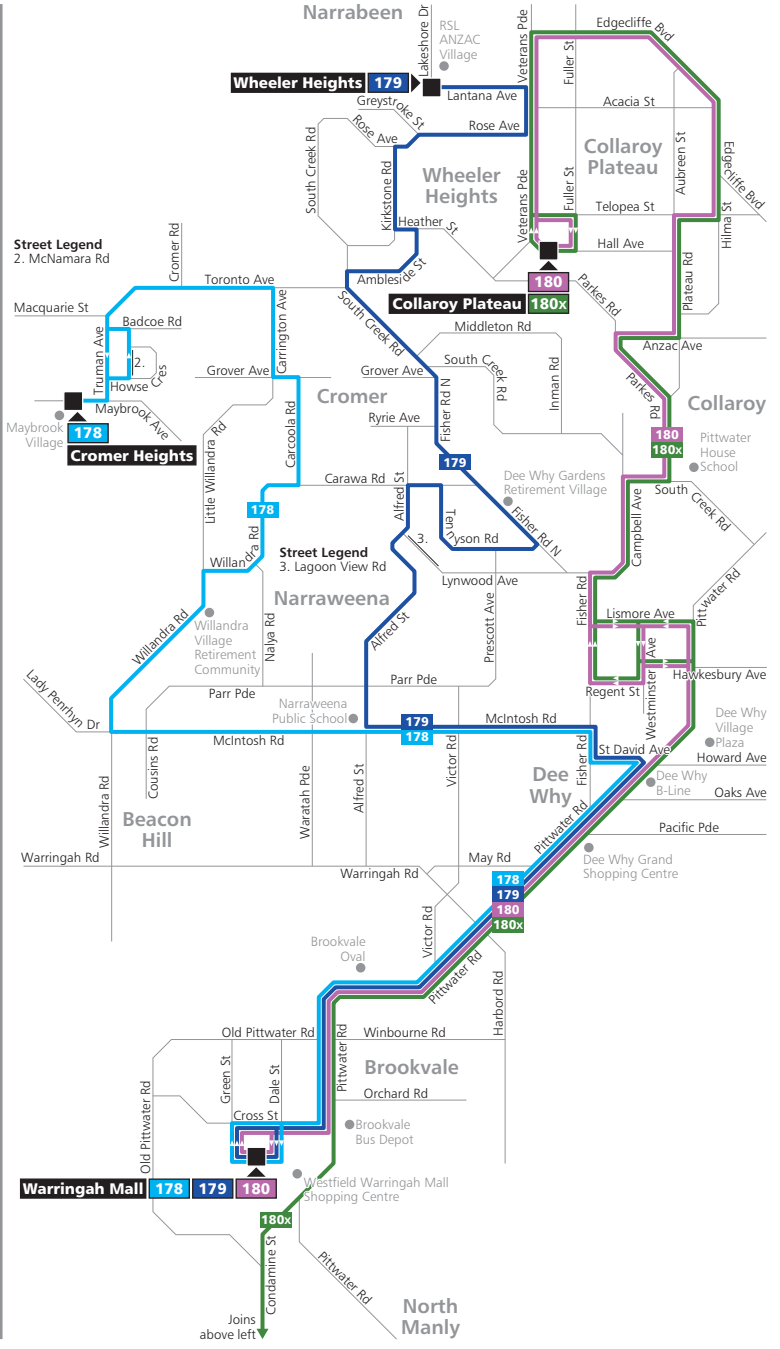

179**Warringah Mall to Wheeler Heights****B****Sunday & Public Holidays**

							
Warringah Mall, Green St, Brookvale	20:30	21:00	21:30	22:00	22:30	23:00	23:30
Pittwater Rd at Old Pittwater Rd, Brookvale	20:33	21:03	21:33	22:03	22:33	23:03	23:33
Dee Why B-Line, Dee Why	20:38	21:08	21:38	22:08	22:38	23:08	23:38
McIntosh Rd near Mundara Pl, Narrabeena	20:42	21:12	21:42	22:12	22:42	23:12	23:42
South Creek Rd after Toronto Ave, Wheeler Heights	20:48	21:18	21:48	22:18	22:48	23:18	23:48
RSL ANZAC Village, Lakeshore Dr, Narrabeen	20:54	21:24	21:54	22:24	22:54	23:24	23:54

Saturday										
RSL ANZAC Village, Lakeshore Dr, Narrabeen	19:34	20:04	20:34	21:04	21:34	22:04	22:34	23:04		
South Creek Rd opp Toronto Ave, Wheeler Heights	19:38	20:08	20:38	21:08	21:38	22:08	22:38	23:08		
Alfred St at Alamein Ave, Narrabeena	19:43	20:13	20:43	21:13	21:43	22:13	22:43	23:13		
Dee Why Shops, Pittwater Rd, Dee Why	19:47	20:17	20:47	21:17	21:47	22:17	22:47	23:17		
Pittwater Rd after Chard Rd, Brookvale	19:52	20:22	20:52	21:22	21:52	22:22	22:52	23:22		
Warringah Mall, Green St, Brookvale	19:55	20:25	20:55	21:25	21:55	22:25	22:55	23:25		

Routes 178, 179, 180, 180x

- Legend**
- Bus route
 - 178 Bus route number
 - Bus route start/finish
 - T Train line/station
 - F Ferry wharf
 - L Light rail line/stop

Route 180x to City Wynyard

Picks up and sets down passengers at all stops to Dee Why B-Line, then Warringah Mall, Kenneth Road Manly Vale, Spit Junction, Neutral Bay Junction, and Wynyard.

Route 180x to Collaroy Plateau

Picks up passengers only at Wynyard, then picks up and sets down passengers at Neutral Bay Junction, Spit Junction, Kenneth Road Manly Vale, Warringah Mall, Dee Why B-Line, then all stops.