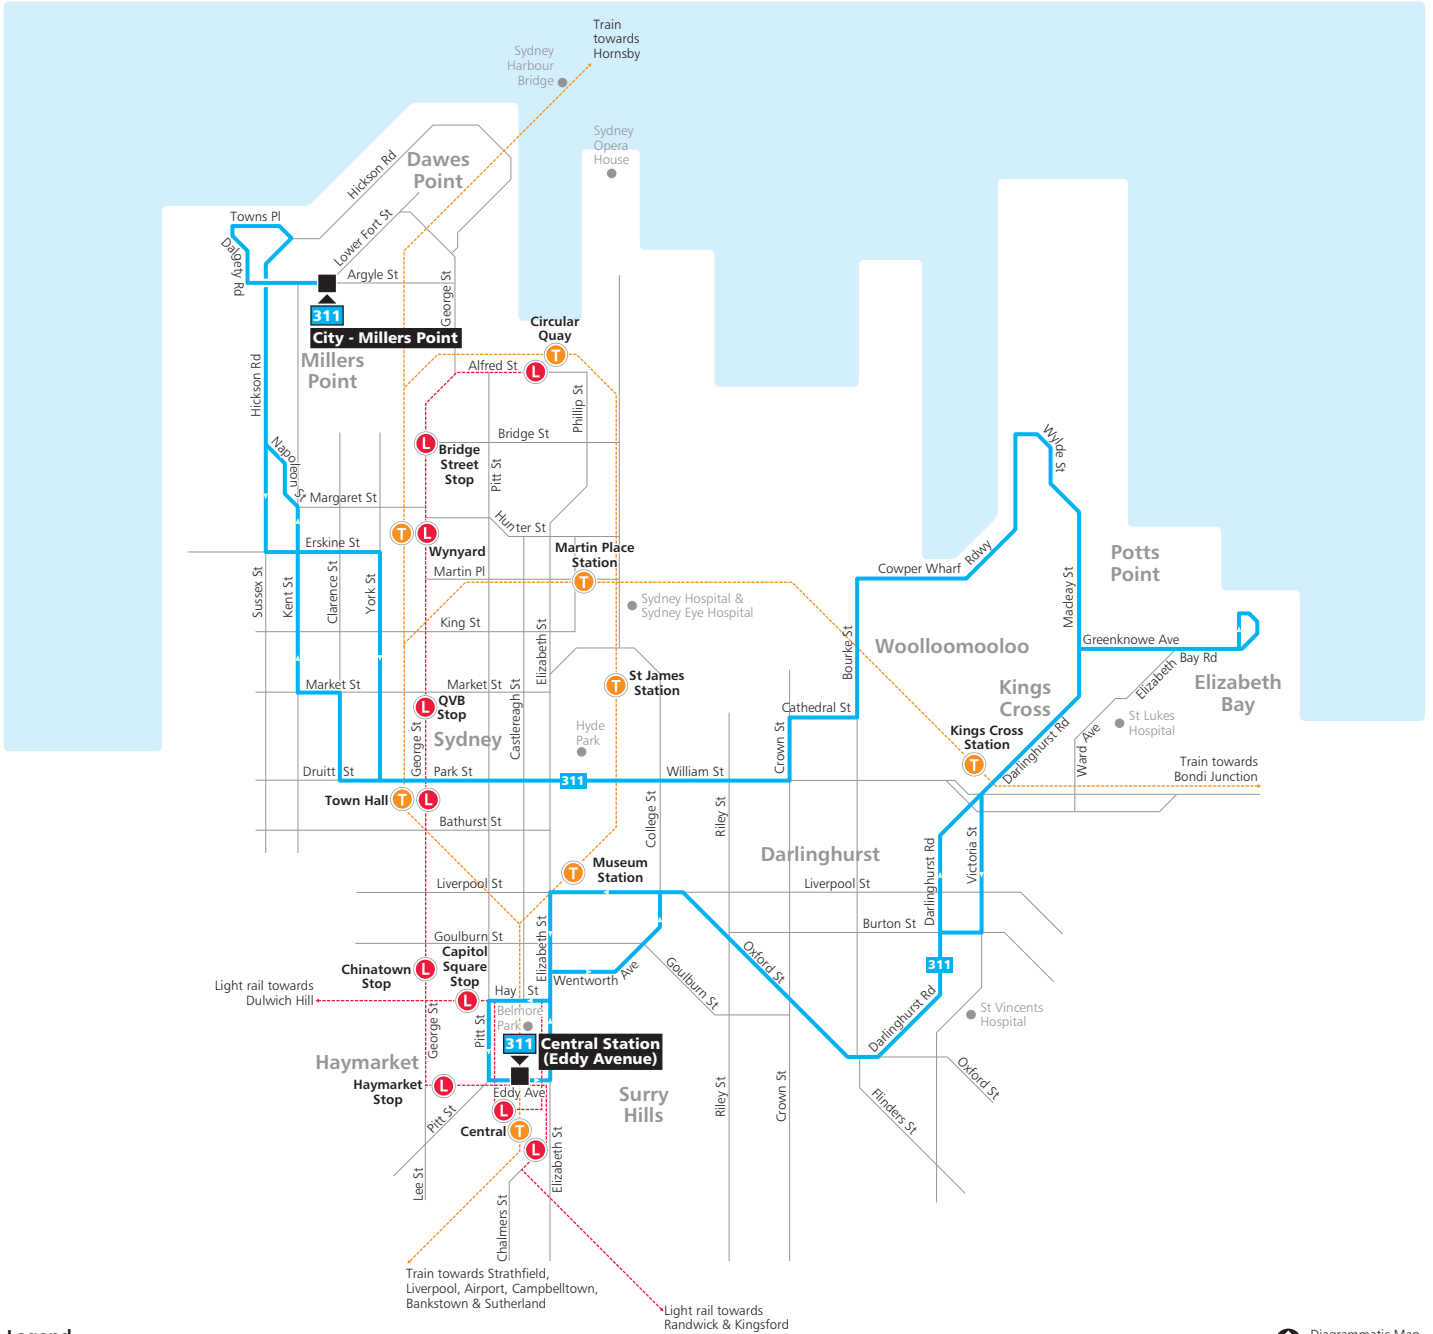

Route 311

Legend

- Bus route
- Bus route number
- Bus route start/finish
- Train line/station
- Light rail line/stop

Diagrammatic Map
Not to Scale