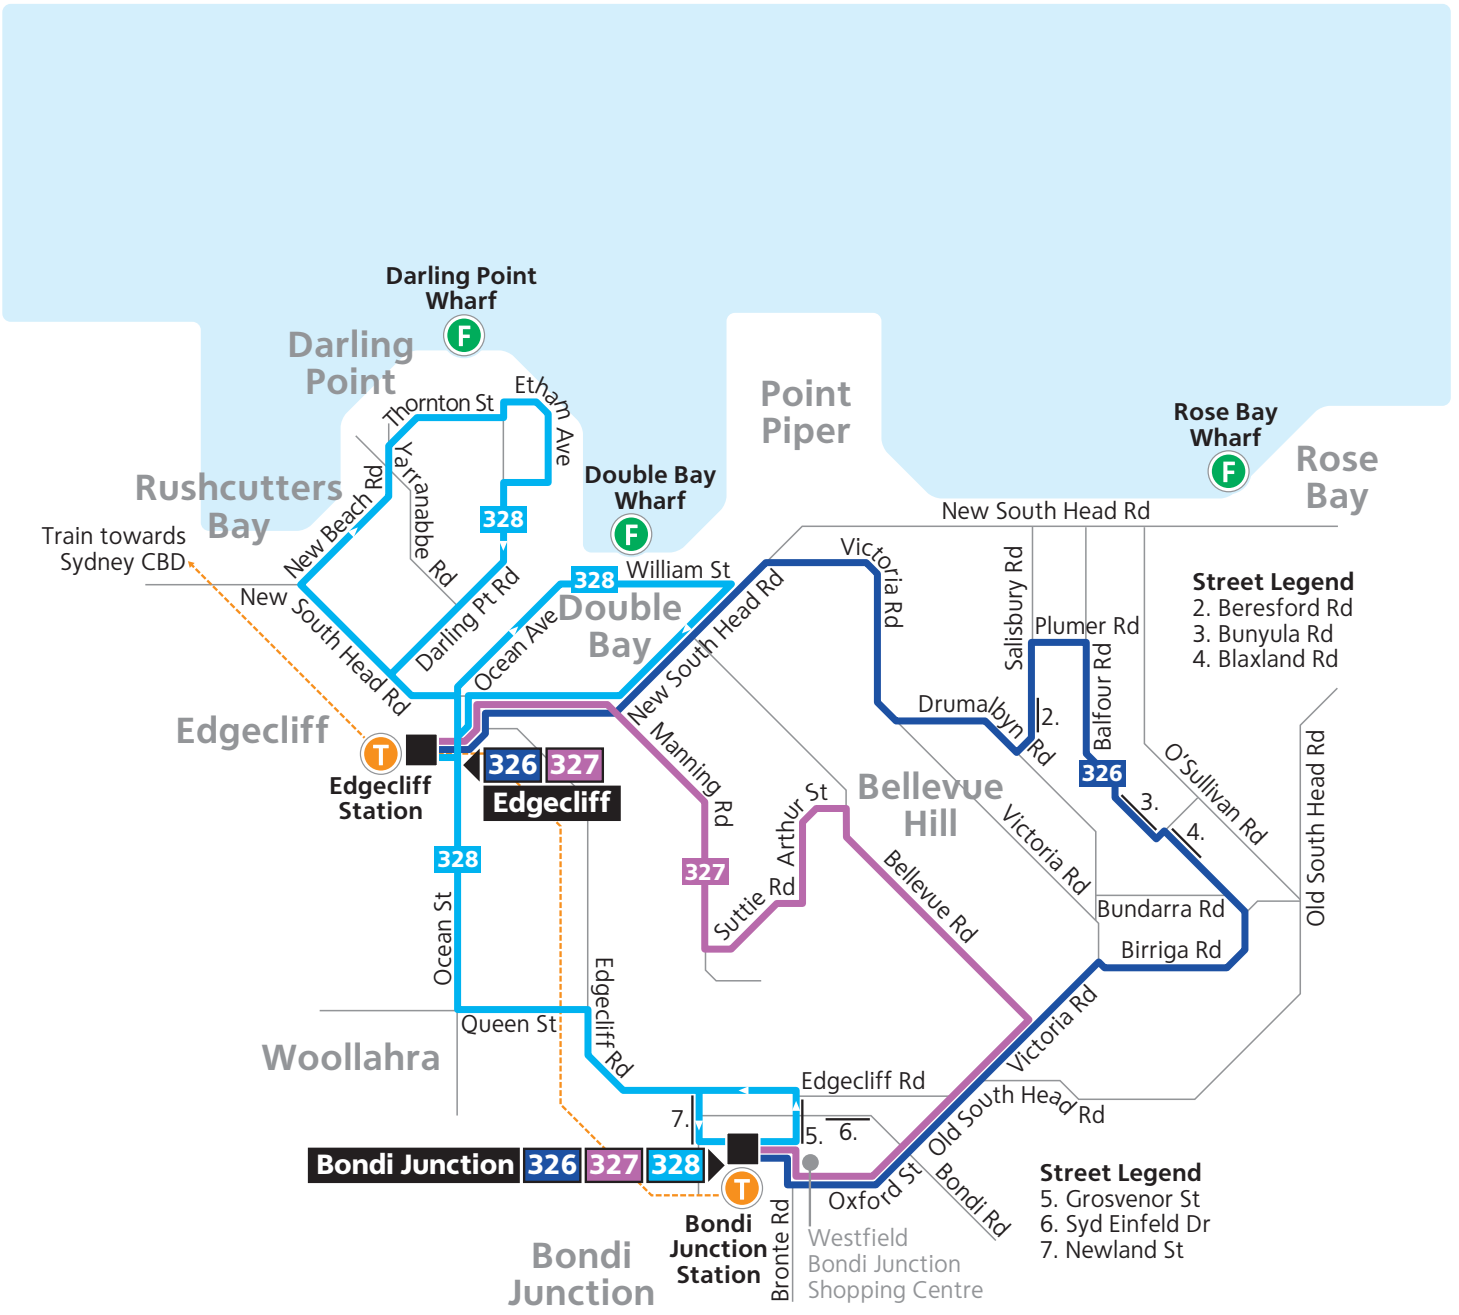

Routes 326, 327, 328

Legend

- Bus route
- 328 Bus route number
- Bus route start/finish
- T Train line/station
- F Ferry wharf

Diagrammatic Map
Not to Scale