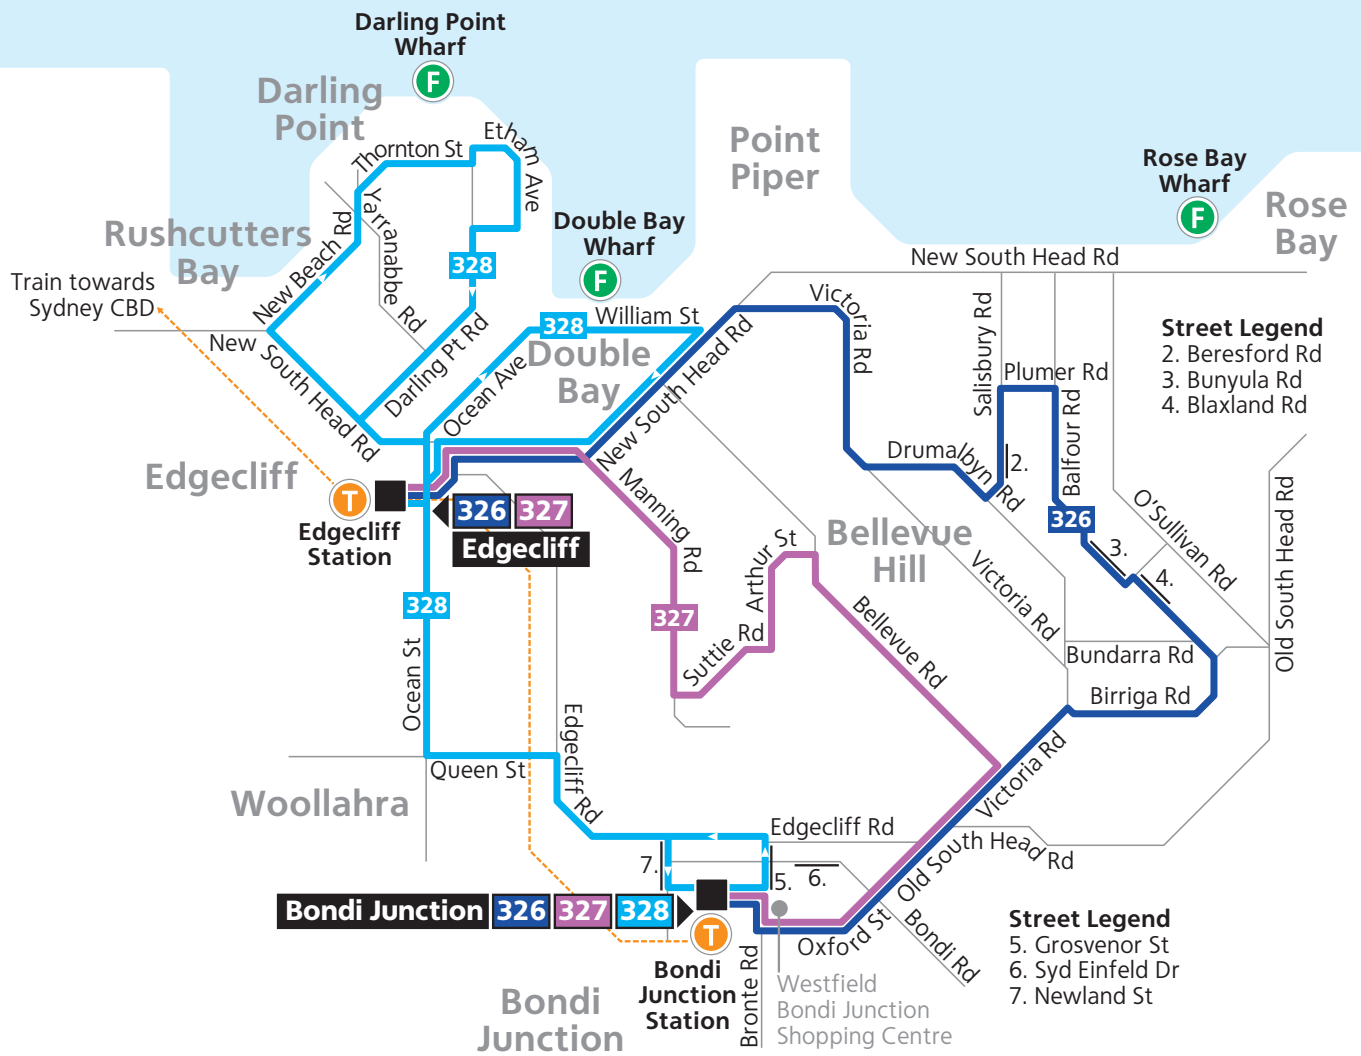

Routes 326, 327, 328

Legend

- Bus route
- Bus route number
- Bus route start/finish
- Train line/station
- Ferry wharf

Diagrammatic Map
Not to Scale